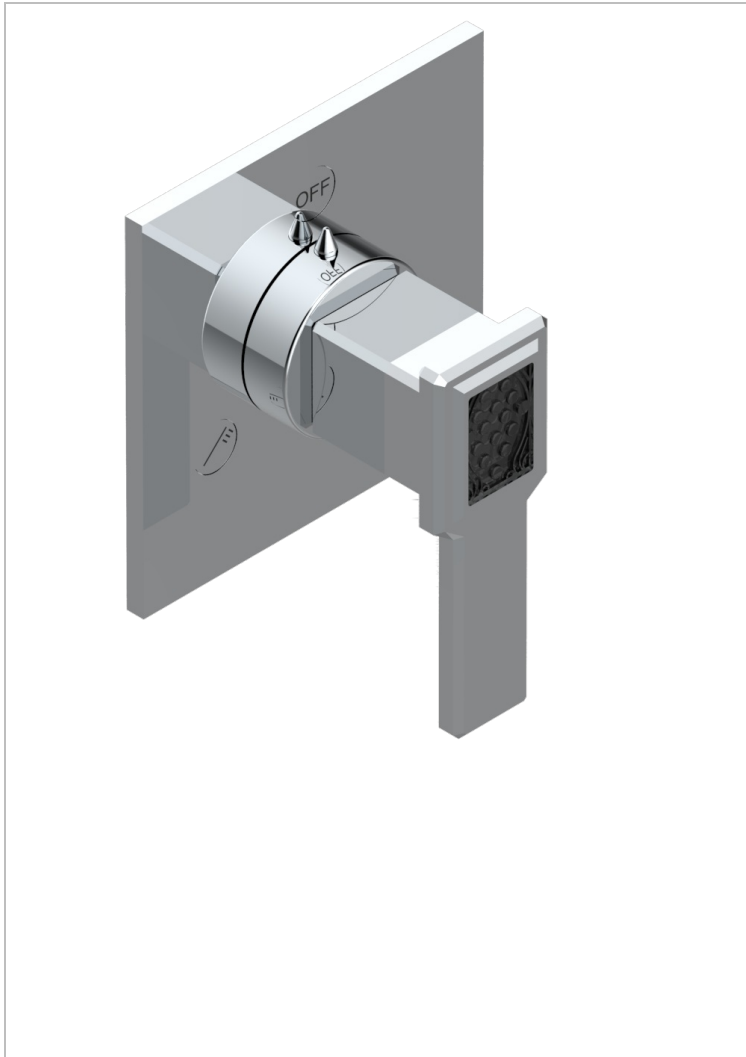

# METROPOLIS BLACK CRYSTAL WITH LEVER

A2M-48M2SB

Trim for wall mounted diverter, 2 ways - ref. 48M2 and 3 ways - ref. 49M3

## CHARACTERISTIC

- Métropolis Black crystal with lever
- Trim for wall mounted diverter, 2 ways - ref. 48M2 and 3 ways - ref. 49M3

## RELATED SKU'S

- Ref. G00-48M2SOA Wall mounted 3-way diverter with ceramic cartridge for concealed installation- 1 inlet 3/4" and 2 outlets 1/2" without stop position, without trim
- Ref. G00-48M2SPSA Wall mounted 3-way diverter with ceramic cartridge for concealed installation, 1 inlet 3/4" and 2 outlets 1/2" with stop position, without trim
- Ref. G00-49M3SPSA Wall mounted 4-way diverter with ceramic cartridge for concealed installation- 1 inlet 3/4" and 3 outlets 1/2" with stop position, without trim