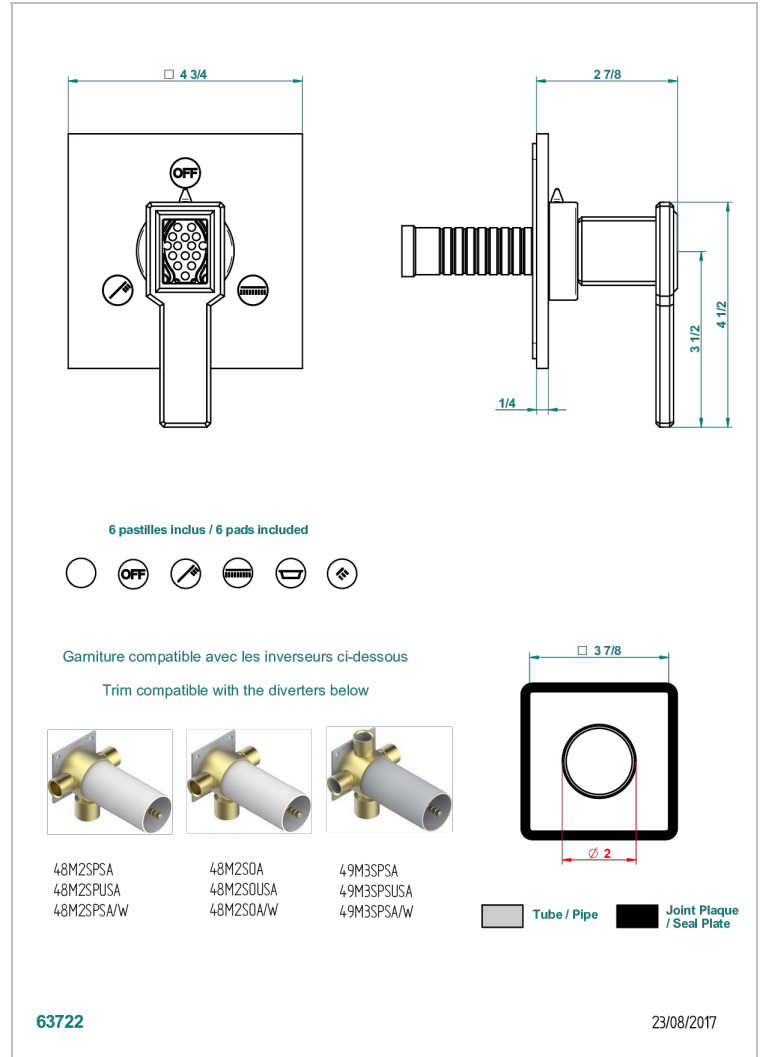

# METROPOLIS BLACK CRYSTAL WITH LEVER

A2M-48M2SB

Trim for wall mounted diverter, 2 ways - ref. 48M2 and 3 ways - ref. 49M3

## CHARACTERISTIC

- Métropolis Black crystal with lever
- Trim for wall mounted diverter, 2 ways - ref. 48M2 and 3 ways - ref. 49M3

## RELATED SKU'S

- Ref. G00-48M2SOA Wall mounted 3-way diverter with ceramic cartridge for concealed installation- 1 inlet 3/4" and 2 outlets 1/2" without stop position, without trim
- Ref. G00-48M2SPSA Wall mounted 3-way diverter with ceramic cartridge for concealed installation, 1 inlet 3/4" and 2 outlets 1/2" with stop position, without trim
- Ref. G00-49M3SPSA Wall mounted 4-way diverter with ceramic cartridge for concealed installation- 1 inlet 3/4" and 3 outlets 1/2" with stop position, without trim