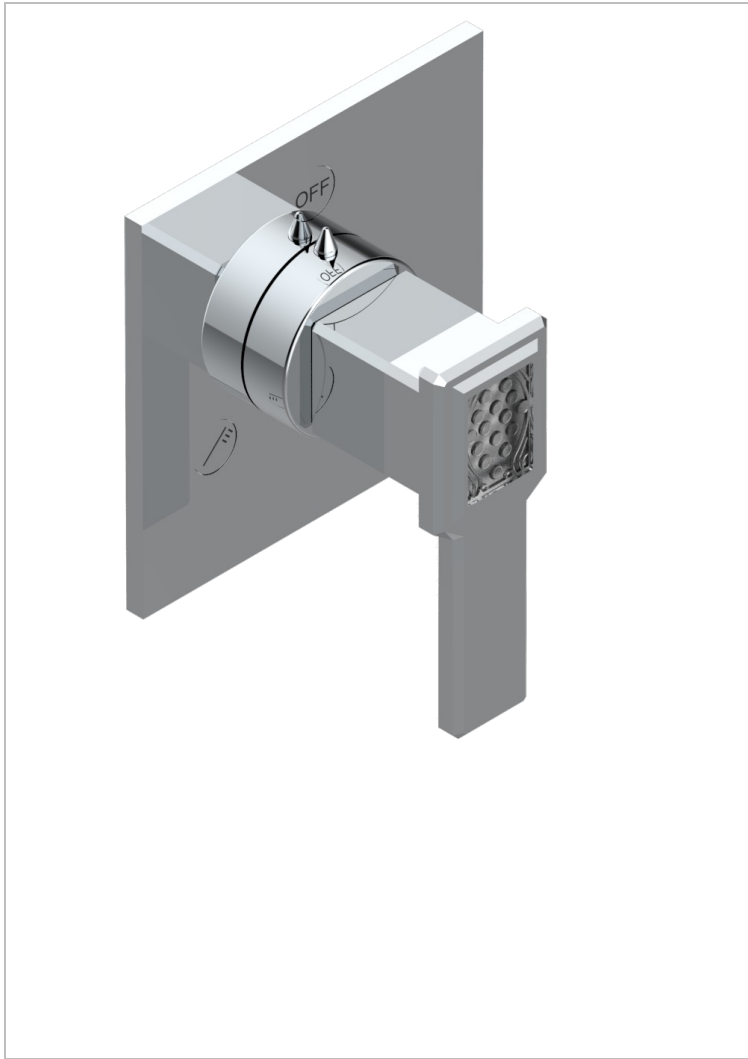

# METROPOLIS CLEAR CRYSTAL WITH LEVER HANDLES

A2B-48M2SB

Trim for wall mounted diverter - 2 ways ref.48M2 & 3 ways ref.49M3

## CHARACTERISTIC

- Métropolis Clear crystal with lever handles
- Trim for wall mounted diverter - 2 ways ref.48M2 & 3 ways ref.49M3

## RELATED SKU'S

- Ref. G00-48M2SOUSA Wall mounted 3-way diverter with ceramic cartridge for concealed installation- 1 inlet 3/4" and 2 outlets 1/2" without shared ports no stop position - no trim
- Ref. G00-48M2SPSUSA Wall mounted 3-way diverter with ceramic cartridge for concealed installation- 1 inlet 3/4" and 2 outlets 1/2" with positive top, no shared ports - no trim
- Ref. G00-49M3SPSUSA Wall mounted 4-way diverter with ceramic cartridge for concealed installation- 1 inlet 3/4" and 3 outlets 1/2" with positive top, no shared ports - no trim