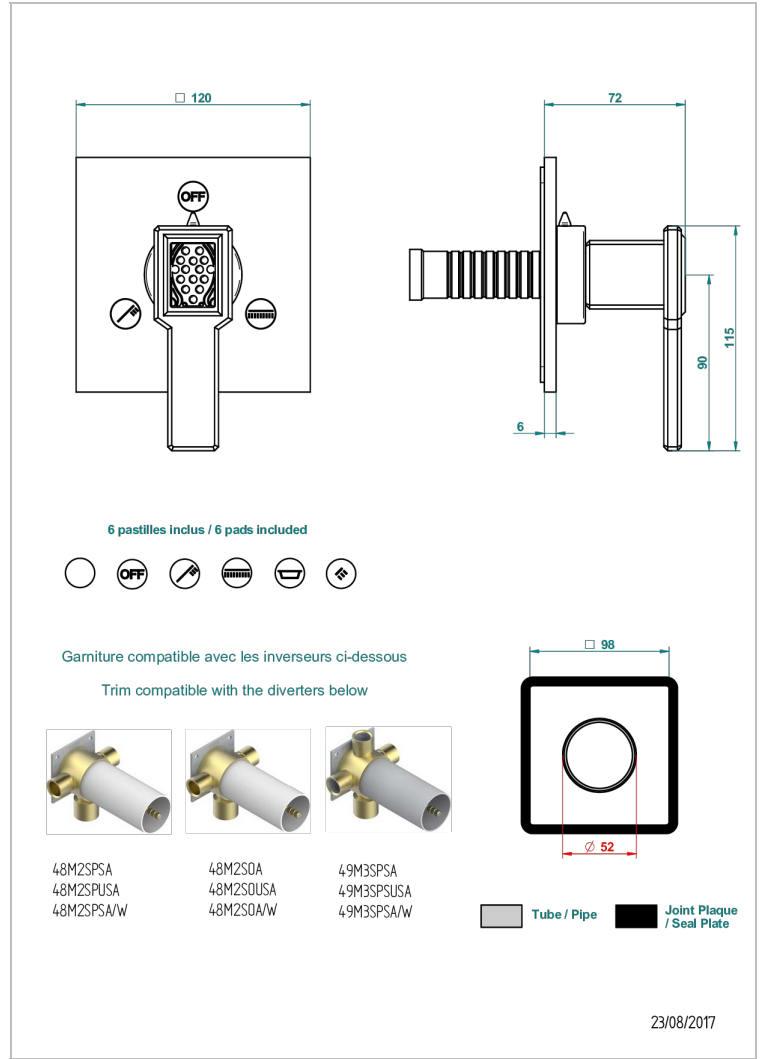

# METROPOLIS CLEAR CRYSTAL WITH LEVER HANDLES

A2B-48M2SB

Trim for wall mounted diverter - 2 ways ref.48M2 & 3 ways ref.49M3

## CHARACTERISTIC

- Métropolis Clear crystal with lever handles
- Trim for wall mounted diverter - 2 ways ref.48M2 & 3 ways ref.49M3

## RELATED SKU'S

- Ref. G00-48M2SOUSA Wall mounted 3-way diverter with ceramic cartridge for concealed installation- 1 inlet 3/4" and 2 outlets 1/2" without shared ports no stop position - no trim
- Ref. G00-48M2SPSUSA Wall mounted 3-way diverter with ceramic cartridge for concealed installation- 1 inlet 3/4" and 2 outlets 1/2" with positive top, no shared ports - no trim
- Ref. G00-49M3SPSUSA Wall mounted 4-way diverter with ceramic cartridge for concealed installation- 1 inlet 3/4" and 3 outlets 1/2" with positive top, no shared ports - no trim