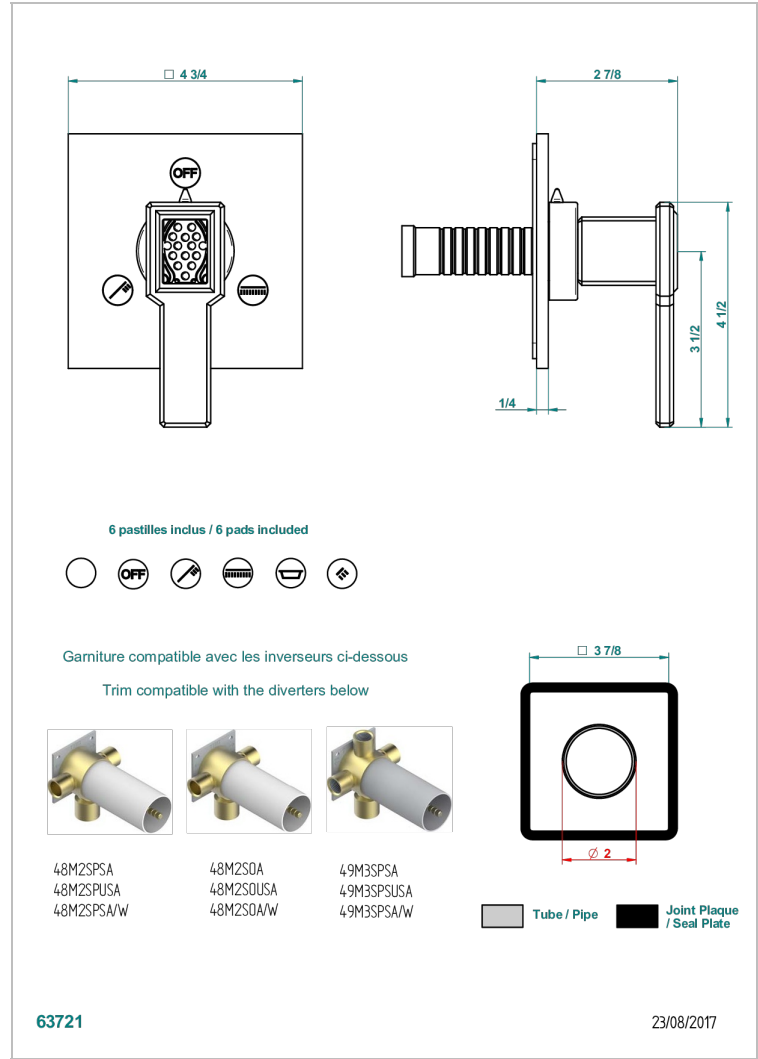

# METROPOLIS CLEAR CRYSTAL WITH LEVER HANDLES

A2B-48M2SB

Trim for wall mounted diverter - 2 ways ref.48M2 & 3 ways ref.49M3

## CHARACTERISTIC

- Métropolis Clear crystal with lever handles
- Trim for wall mounted diverter - 2 ways ref.48M2 & 3 ways ref.49M3

## RELATED SKU'S

- Ref. G00-48M2SOUSA Wall mounted 3-way diverter with ceramic cartridge for concealed installation- 1 inlet 3/4" and 2 outlets 1/2" without shared ports no stop position - no trim
- Ref. G00-48M2SPSUSA Wall mounted 3-way diverter with ceramic cartridge for concealed installation- 1 inlet 3/4" and 2 outlets 1/2" with positive top, no shared ports - no trim
- Ref. G00-49M3SPSUSA Wall mounted 4-way diverter with ceramic cartridge for concealed installation- 1 inlet 3/4" and 3 outlets 1/2" with positive top, no shared ports - no trim