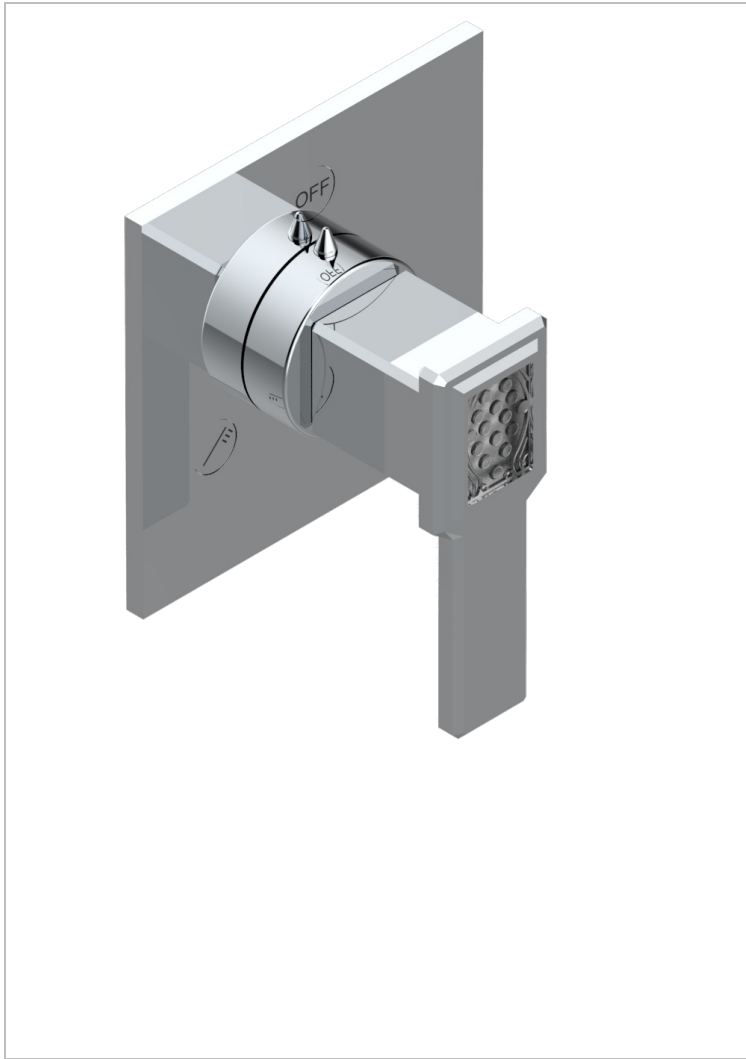

# METROPOLIS CLEAR CRYSTAL WITH LEVER HANDLES

A2B-48M2SB

Trim for wall mounted diverter - 2 ways ref.48M2 & 3 ways ref.49M3

## CHARACTERISTIC

- Métropolis Clear crystal with lever handles
- Trim for wall mounted diverter - 2 ways ref.48M2 & 3 ways ref.49M3

## RELATED SKU'S

- Ref. G00-48M2SOUSA Wall mounted 3-way diverter with ceramic cartridge for concealed installation- 1 inlet 3/4" and 2 outlets 1/2" without shared ports no stop position - no trim
- Ref. G00-48M2SPSUSA Wall mounted 3-way diverter with ceramic cartridge for concealed installation- 1 inlet 3/4" and 2 outlets 1/2" with positive top, no shared ports - no trim
- Ref. G00-49M3SPSUSA Wall mounted 4-way diverter with ceramic cartridge for concealed installation- 1 inlet 3/4" and 3 outlets 1/2" with positive top, no shared ports - no trim