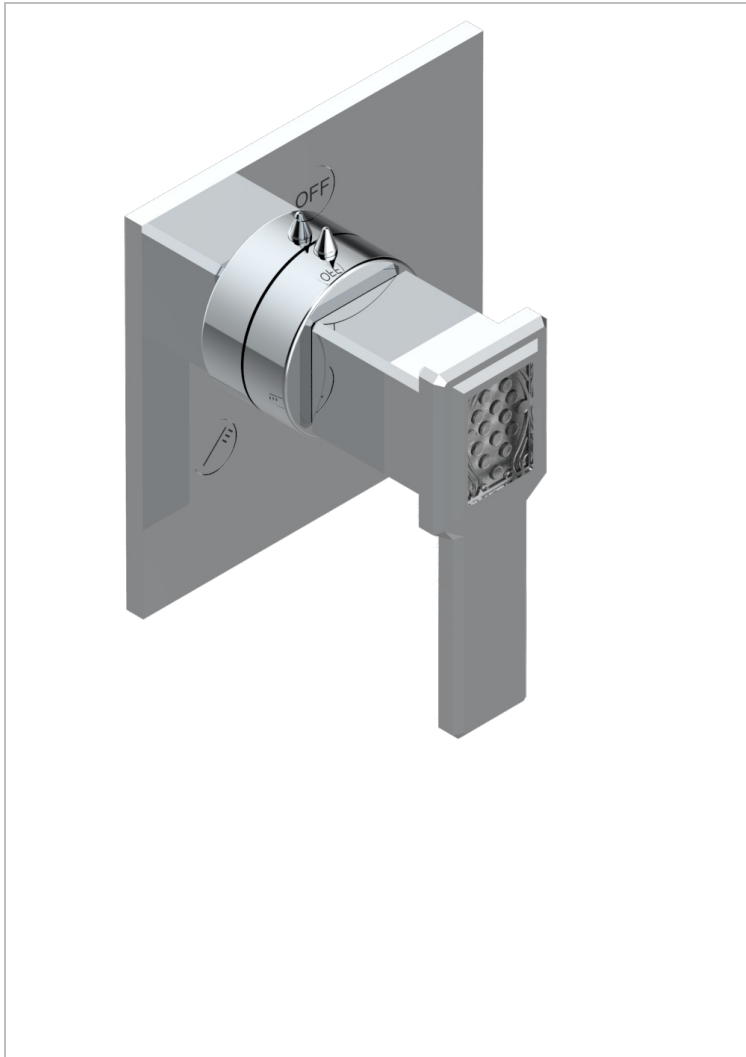

METROPOLIS CLEAR CRYSTAL WITH LEVER

A2B-48M2SB

Trim for wall mounted diverter, 2 ways - ref. 48M2 and 3 ways - ref. 49M3

CHARACTERISTIC

- Métropolis Clear crystal with lever
- Trim for wall mounted diverter, 2 ways - ref. 48M2 and 3 ways - ref. 49M3

AVAILABLE FINITIONS

Antique nickel - H28
Black ceram - D30
Blush PVD - H62
Brass color PVD - H49
Brown bronze color PVD - F33
Gold color PVD - H52

Graphite PVD - H64
Matt Umber PVD - H67
Matt blush PVD - H60
Matt brass color PVD - H50
Matt brown bronze color PVD - F34
Matt chrome - C02