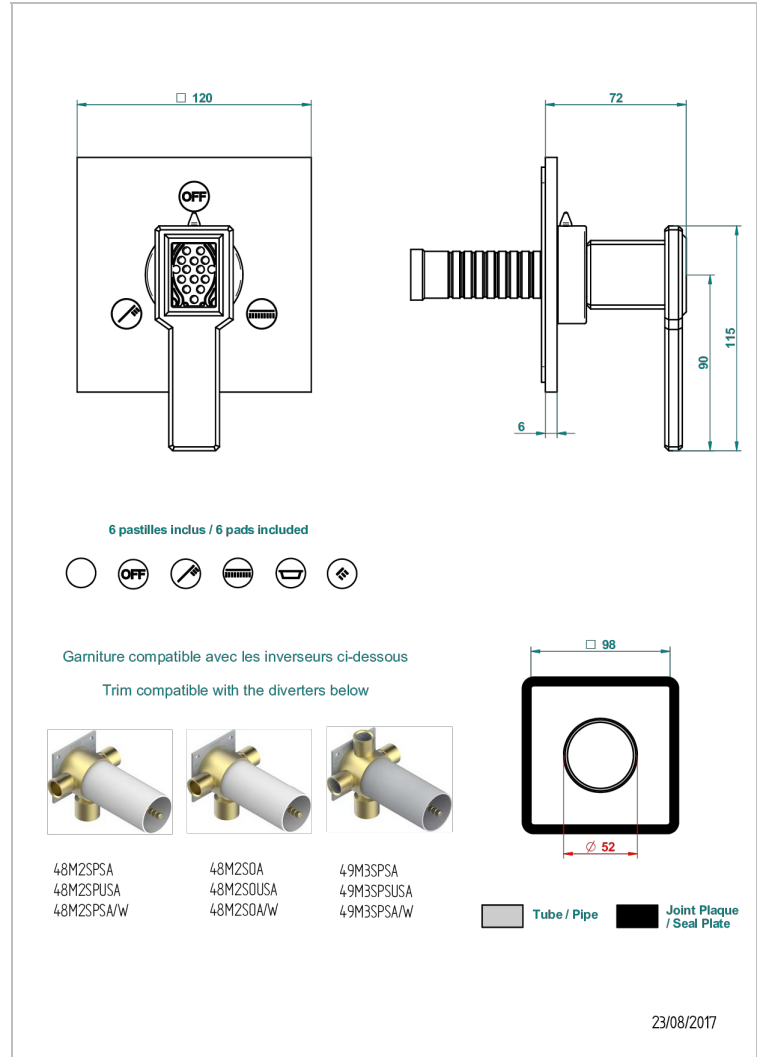

METROPOLIS CLEAR CRYSTAL WITH LEVER

A2B-48M2SB

Trim for wall mounted diverter, 2 ways - ref. 48M2 and 3 ways - ref. 49M3

CHARACTERISTIC

- Métropolis Clear crystal with lever
- Trim for wall mounted diverter, 2 ways - ref. 48M2 and 3 ways - ref. 49M3