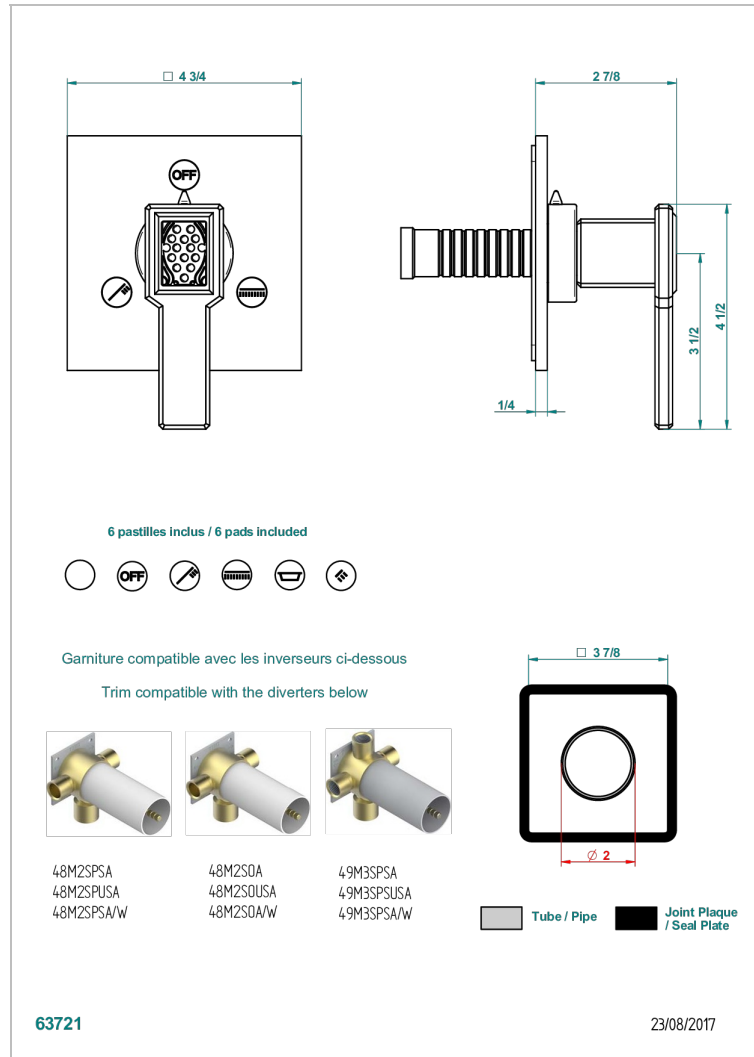

# METROPOLIS CLEAR CRYSTAL WITH LEVER

A2B-48M2SB

Trim for wall mounted diverter, 2 ways - ref. 48M2 and 3 ways - ref. 49M3

## CHARACTERISTIC

- Métropolis Clear crystal with lever
- Trim for wall mounted diverter, 2 ways - ref. 48M2 and 3 ways - ref. 49M3