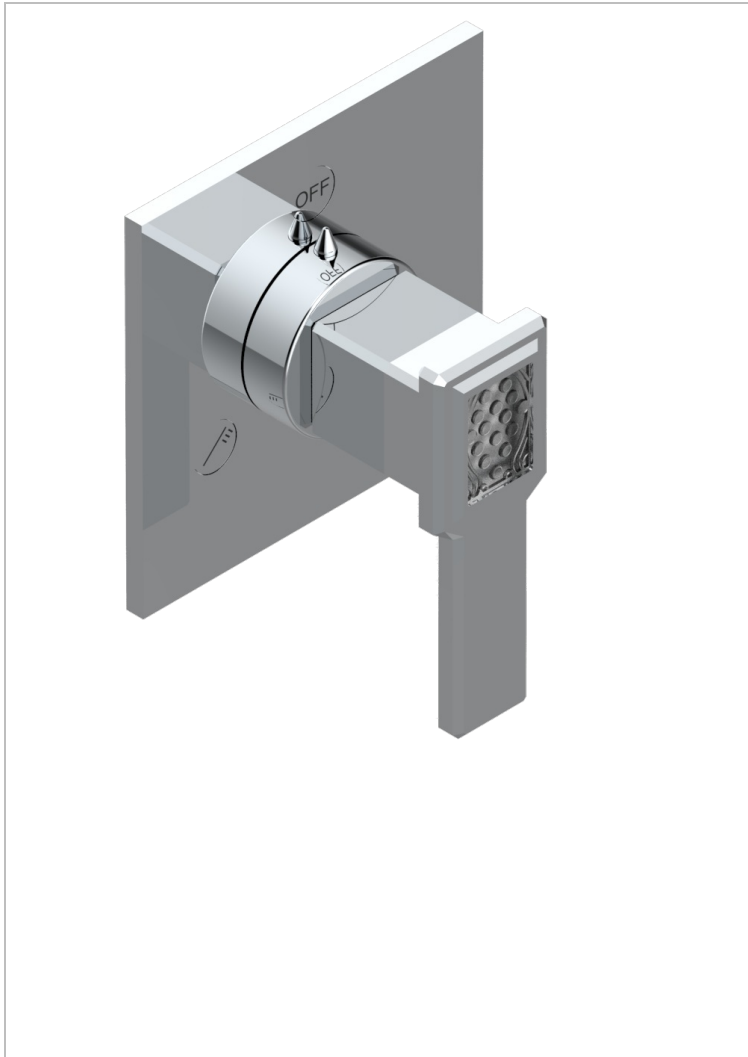

# METROPOLIS CLEAR CRYSTAL WITH LEVER

A2B-48M2SB

Trim for wall mounted diverter, 2 ways - ref. 48M2 and 3 ways - ref. 49M3

## CHARACTERISTIC

- Métropolis Clear crystal with lever
- Trim for wall mounted diverter, 2 ways - ref. 48M2 and 3 ways - ref. 49M3

## AVAILABLE FINITIONS

Antique nickel - H28  
Black ceram - D30  
Blush PVD - H62  
Brass color PVD - H49  
Brown bronze color PVD - F33  
Gold color PVD - H52

Graphite PVD - H64  
Matt Umber PVD - H67  
Matt blush PVD - H60  
Matt brass color PVD - H50  
Matt brown bronze color PVD - F34  
Matt chrome - C02