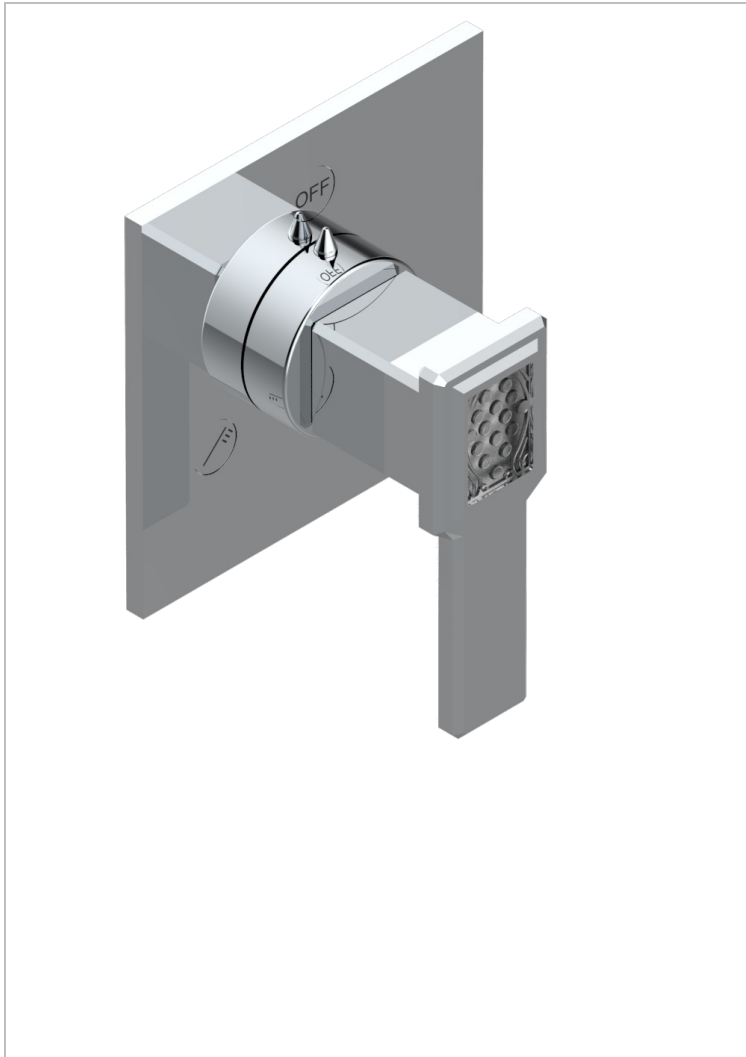

METROPOLIS CRISTAL CLARO CON MANETAS

A2B-48M2SB

Trim for wall mounted diverter, 2 ways - ref. 48M2 and 3 ways - ref. 49M3

CARACTERÍSTICAS

- Métropolis cristal claro con manetas
- Trim for wall mounted diverter, 2 ways - ref. 48M2 and 3 ways - ref. 49M3

PRODUCTOS RELACIONADOS

- Ref. G00-48M2SOA Wall mounted 3-way diverter with ceramic cartridge for concealed installation- 1 inlet 3/4" and 2 outlets 1/2" without stop position, without trim
- Ref. G00-48M2SPSA Wall mounted 3-way diverter with ceramic cartridge for concealed installation, 1 inlet 3/4" and 2 outlets 1/2" with stop position, without trim
- Ref. G00-49M3SPSA Wall mounted 4-way diverter with ceramic cartridge for concealed installation- 1 inlet 3/4" and 3 outlets 1/2" with stop position, without trim

ACABADOS DISPONIBLES

Cerámica negra mate - D30
Cromo - A02
Cromo / dorado - G02
Cromo mate - C02
Dorado - F01
Dorado mate - F07

Dorado pálido - F30
Dorado pálido mate (sin barniz) - F31
Níquel - B01
Níquel mate - C01
Níquel viejo - H28
Pvd blush - H62