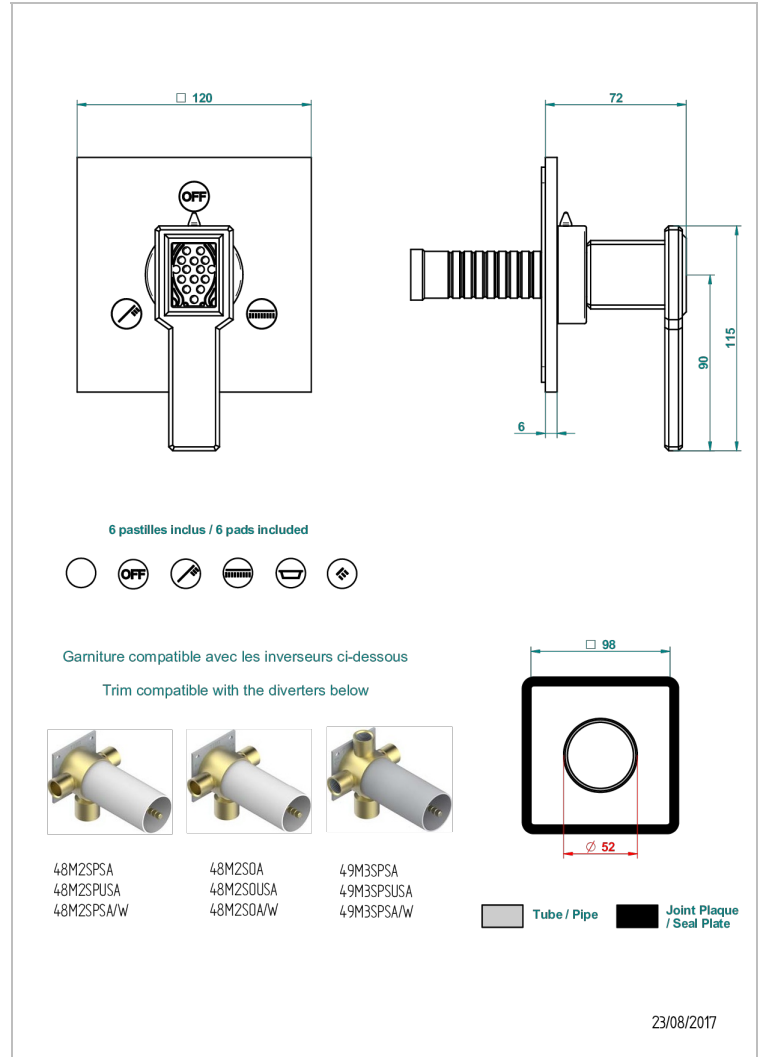

METROPOLIS CRISTAL CLARO CON MANETAS

A2B-48M2SB

Trim for wall mounted diverter, 2 ways - ref. 48M2 and 3 ways - ref. 49M3

CARACTERÍSTICAS

- Métropolis cristal claro con manetas
- Trim for wall mounted diverter, 2 ways - ref. 48M2 and 3 ways - ref. 49M3

PRODUCTOS RELACIONADOS

- Ref. G00-48M2SOA Wall mounted 3-way diverter with ceramic cartridge for concealed installation- 1 inlet 3/4" and 2 outlets 1/2" without stop position, without trim
- Ref. G00-48M2SPSA Wall mounted 3-way diverter with ceramic cartridge for concealed installation, 1 inlet 3/4" and 2 outlets 1/2" with stop position, without trim
- Ref. G00-49M3SPSA Wall mounted 4-way diverter with ceramic cartridge for concealed installation- 1 inlet 3/4" and 3 outlets 1/2" with stop position, without trim