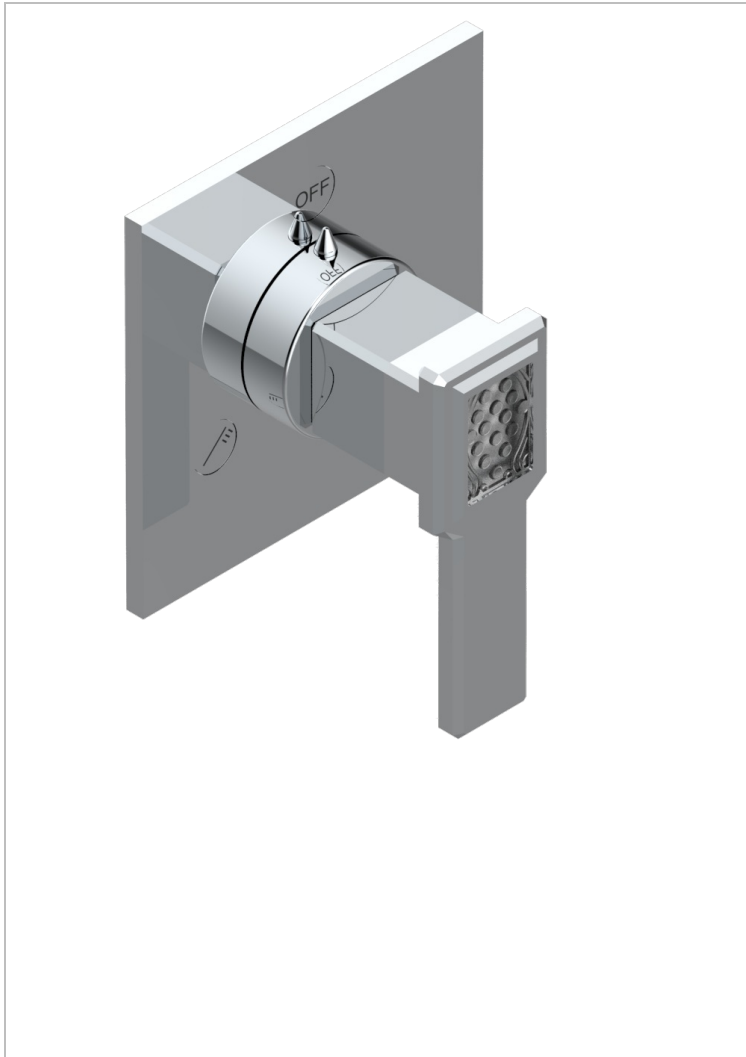

# METROPOLIS CRISTAL CLARO CON MANETAS

A2B-48M2SB

Trim for wall mounted diverter, 2 ways - ref. 48M2 and 3 ways - ref. 49M3

## CARACTERÍSTICAS

- Métropolis cristal claro con manetas
- Trim for wall mounted diverter, 2 ways - ref. 48M2 and 3 ways - ref. 49M3

## PRODUCTOS RELACIONADOS

- Ref. G00-48M2SOA Wall mounted 3-way diverter with ceramic cartridge for concealed installation- 1 inlet 3/4" and 2 outlets 1/2" without stop position, without trim
- Ref. G00-48M2SPSA Wall mounted 3-way diverter with ceramic cartridge for concealed installation, 1 inlet 3/4" and 2 outlets 1/2" with stop position, without trim
- Ref. G00-49M3SPSA Wall mounted 4-way diverter with ceramic cartridge for concealed installation- 1 inlet 3/4" and 3 outlets 1/2" with stop position, without trim