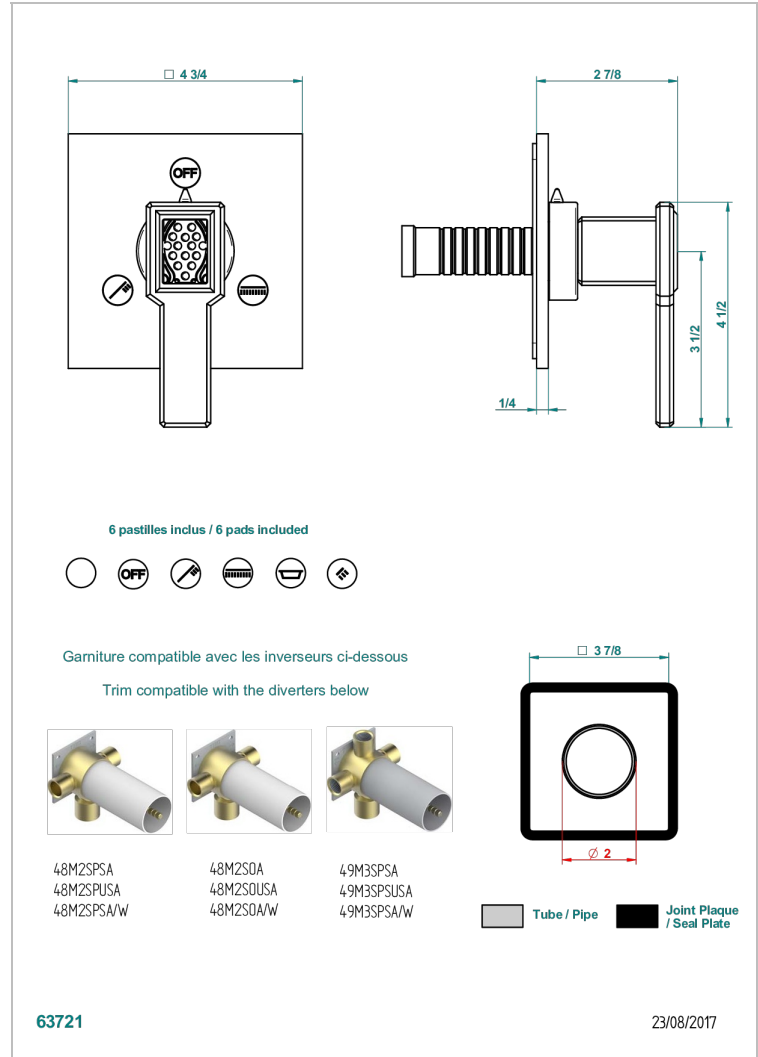

# METROPOLIS CRISTAL CLARO CON MANETAS

A2B-48M2SB

Trim for wall mounted diverter, 2 ways - ref. 48M2 and 3 ways - ref. 49M3

## CARACTERÍSTICAS

- Métropolis cristal claro con manetas
- Trim for wall mounted diverter, 2 ways - ref. 48M2 and 3 ways - ref. 49M3

## PRODUCTOS RELACIONADOS

- Ref. G00-48M2SOA Wall mounted 3-way diverter with ceramic cartridge for concealed installation- 1 inlet 3/4" and 2 outlets 1/2" without stop position, without trim
- Ref. G00-48M2SPSA Wall mounted 3-way diverter with ceramic cartridge for concealed installation, 1 inlet 3/4" and 2 outlets 1/2" with stop position, without trim
- Ref. G00-49M3SPSA Wall mounted 4-way diverter with ceramic cartridge for concealed installation- 1 inlet 3/4" and 3 outlets 1/2" with stop position, without trim