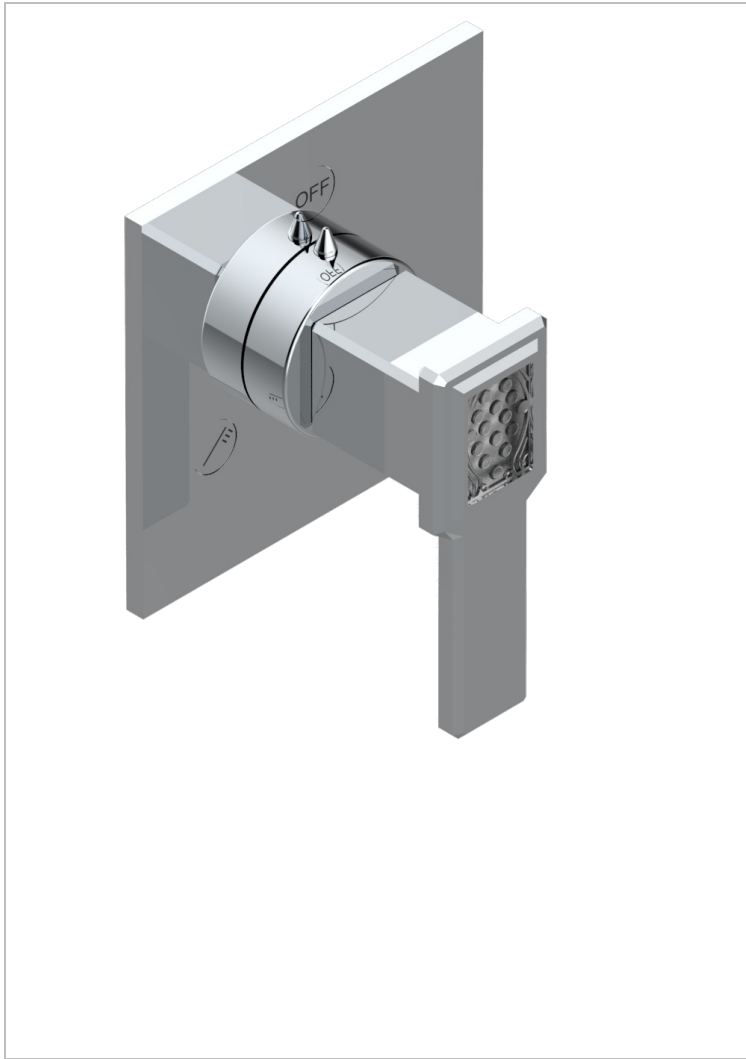

METROPOLIS C РУКОЯТКАМИ

A2B-48M2SB

Trim for wall mounted diverter, 2 ways - ref. 48M2 and 3 ways - ref. 49M3

ХАРАКТЕРИСТИКИ

- Metropolis с рукоятками
- Trim for wall mounted diverter, 2 ways - ref. 48M2 and 3 ways - ref. 49M3

СВЯЗАННЫЕ ТОВАРНЫЕ ПОЗИЦИИ

- Ref. G00-48M2SOA Wall mounted 3-way diverter with ceramic cartridge for concealed installation- 1 inlet 3/4" and 2 outlets 1/2" without stop position, without trim
- Ref. G00-48M2SPSA Wall mounted 3-way diverter with ceramic cartridge for concealed installation, 1 inlet 3/4" and 2 outlets 1/2" with stop position, without trim
- Ref. G00-49M3SPSA Wall mounted 4-way diverter with ceramic cartridge for concealed installation- 1 inlet 3/4" and 3 outlets 1/2" with stop position, without trim