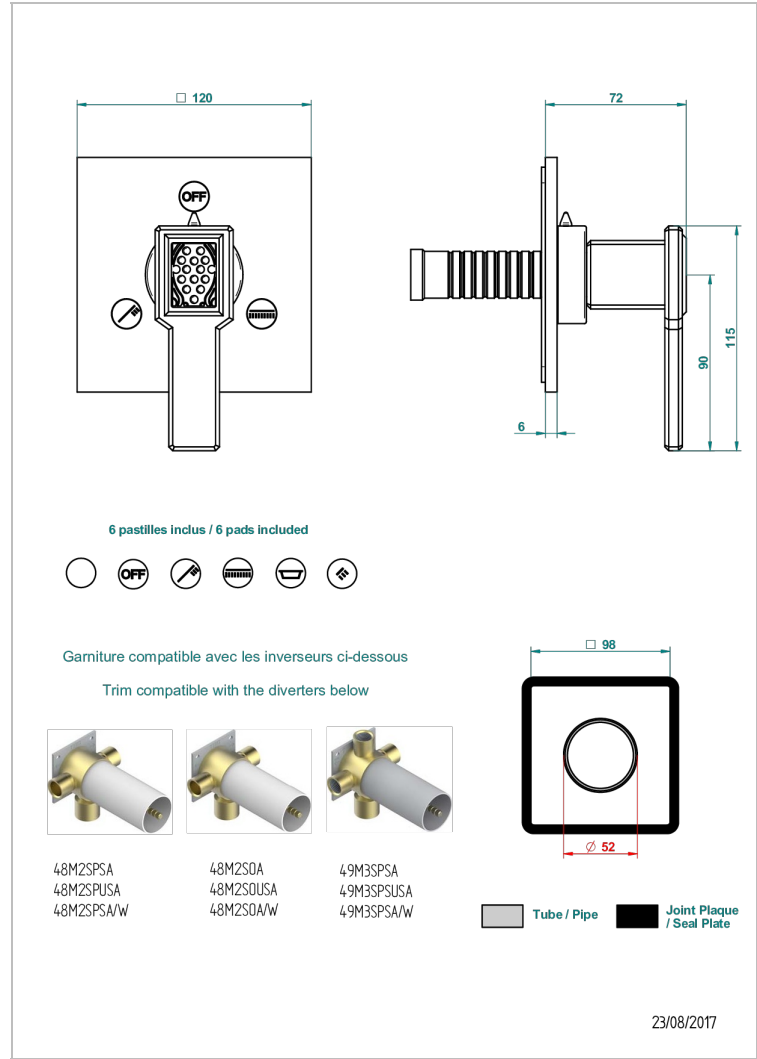

METROPOLIS C РУКОЯТКАМИ

A2B-48M2SB

Trim for wall mounted diverter, 2 ways - ref. 48M2 and 3 ways - ref. 49M3

ХАРАКТЕРИСТИКИ

- Metropolis с рукоятками
- Trim for wall mounted diverter, 2 ways - ref. 48M2 and 3 ways - ref. 49M3

СВЯЗАННЫЕ ТОВАРНЫЕ ПОЗИЦИИ

- Ref. G00-48M2SOA Wall mounted 3-way diverter with ceramic cartridge for concealed installation- 1 inlet 3/4" and 2 outlets 1/2" without stop position, without trim
- Ref. G00-48M2SPSA Wall mounted 3-way diverter with ceramic cartridge for concealed installation, 1 inlet 3/4" and 2 outlets 1/2" with stop position, without trim
- Ref. G00-49M3SPSA Wall mounted 4-way diverter with ceramic cartridge for concealed installation- 1 inlet 3/4" and 3 outlets 1/2" with stop position, without trim