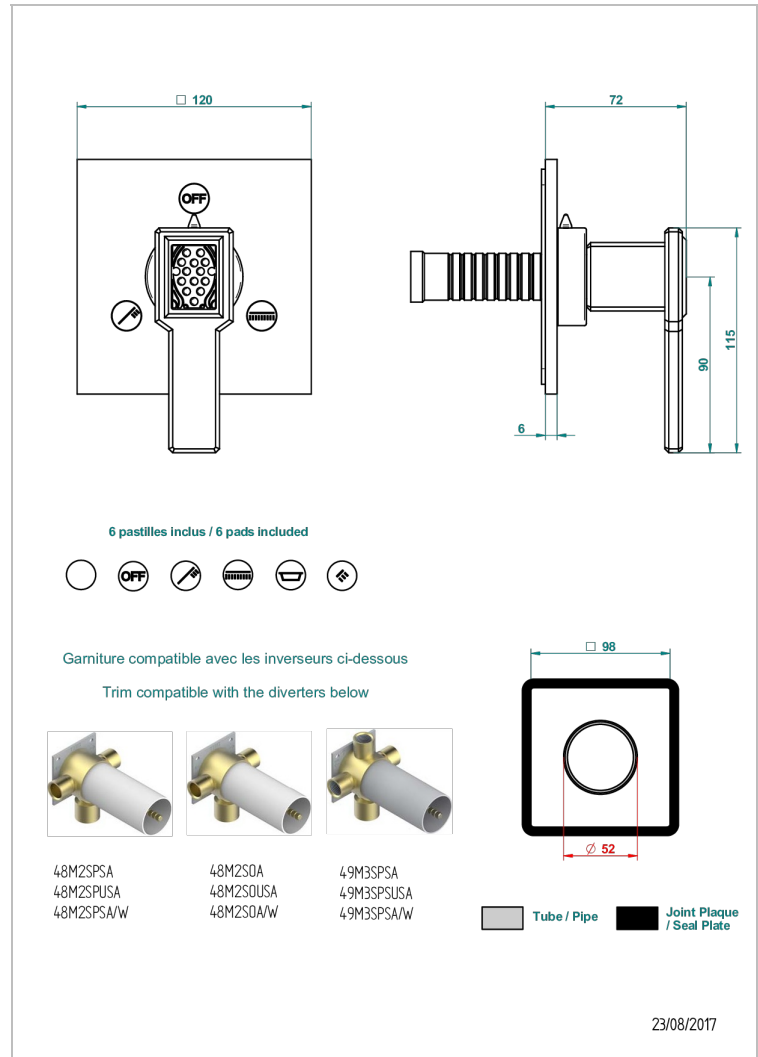

METROPOLIS CRISTAL CLARO CON MANETAS

A2B-48M2SB

Trim for wall mounted diverter, 2 ways - ref. 48M2 and 3 ways - ref. 49M3

CARACTERÍSTICAS

- Métropolis cristal claro con manetas
- Trim for wall mounted diverter, 2 ways - ref. 48M2 and 3 ways - ref. 49M3

PRODUCTOS RELACIONADOS

- Ref. G00-48M2SOA Wall mounted 3-way diverter with ceramic cartridge for concealed installation- 1 inlet 3/4" and 2 outlets 1/2" without stop position, without trim
- Ref. G00-48M2SPSA Wall mounted 3-way diverter with ceramic cartridge for concealed installation, 1 inlet 3/4" and 2 outlets 1/2" with stop position, without trim
- Ref. G00-49M3SPSA Wall mounted 4-way diverter with ceramic cartridge for concealed installation- 1 inlet 3/4" and 3 outlets 1/2" with stop position, without trim