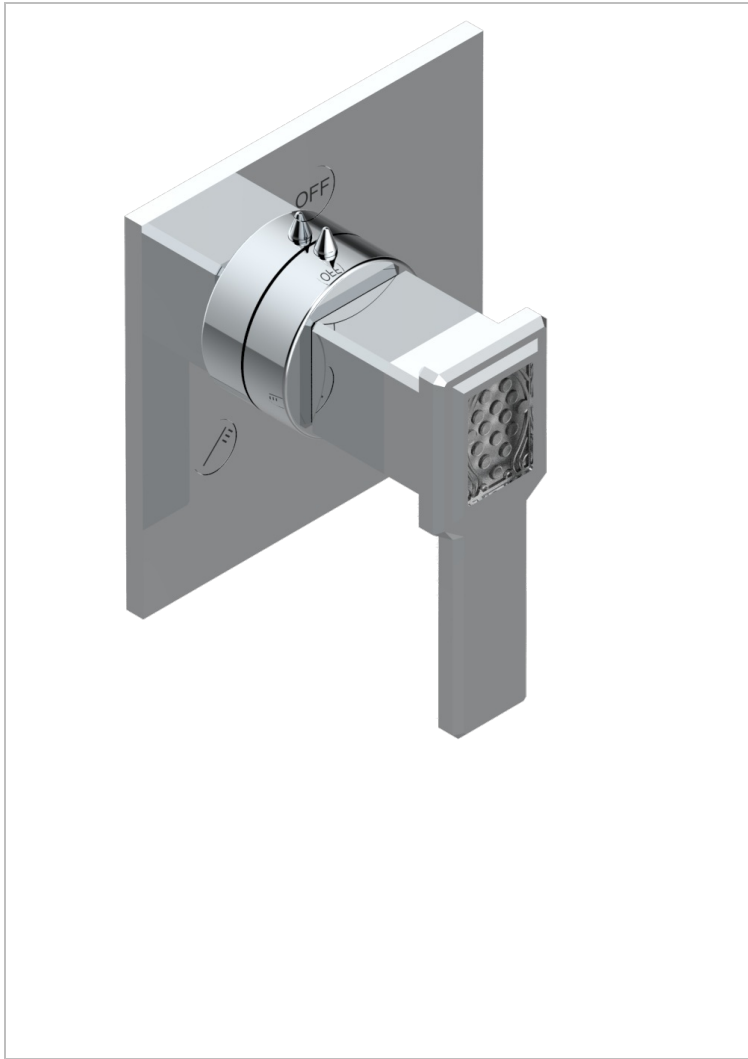

# METROPOLIS CLEAR CRYSTAL WITH LEVER

A2B-48M2SB

Trim for wall mounted diverter, 2 ways - ref. 48M2 and 3 ways - ref. 49M3

## CHARACTERISTIC

- Métropolis Clear crystal with lever
- Trim for wall mounted diverter, 2 ways - ref. 48M2 and 3 ways - ref. 49M3

## RELATED SKU'S

- Ref. G00-48M2SOA Wall mounted 3-way diverter with ceramic cartridge for concealed installation- 1 inlet 3/4" and 2 outlets 1/2" without stop position, without trim
- Ref. G00-48M2SPSA Wall mounted 3-way diverter with ceramic cartridge for concealed installation, 1 inlet 3/4" and 2 outlets 1/2" with stop position, without trim
- Ref. G00-49M3SPSA Wall mounted 4-way diverter with ceramic cartridge for concealed installation- 1 inlet 3/4" and 3 outlets 1/2" with stop position, without trim