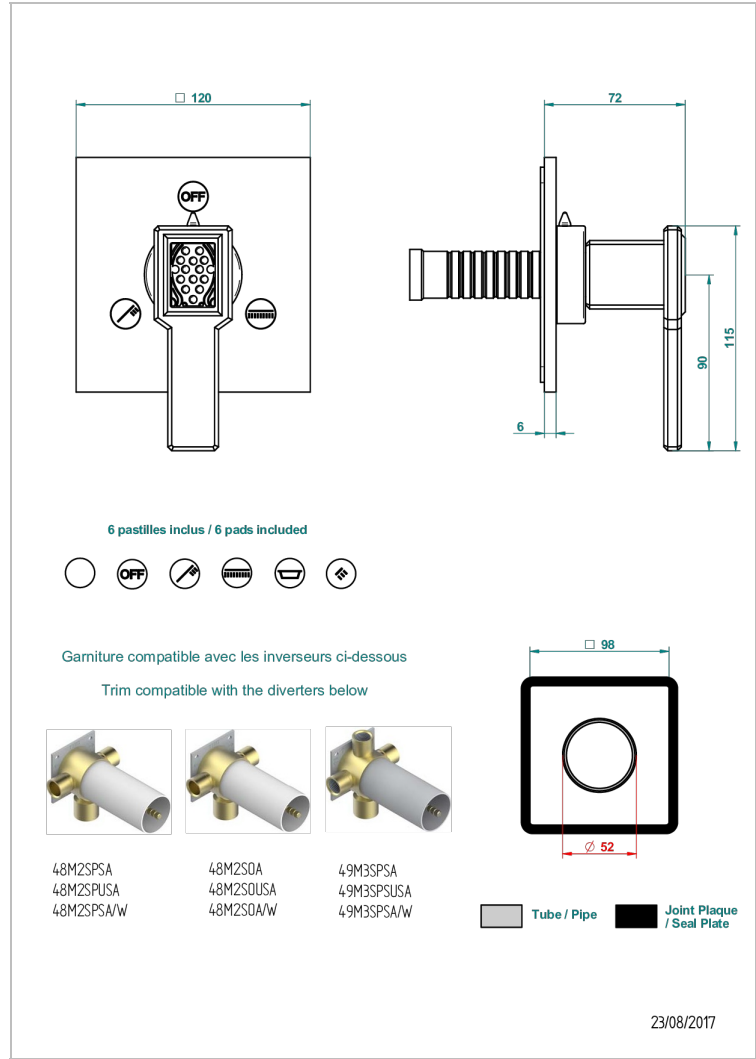

# METROPOLIS CLEAR CRYSTAL WITH LEVER

A2B-48M2SB

Trim for wall mounted diverter, 2 ways - ref. 48M2 and 3 ways - ref. 49M3

## CHARACTERISTIC

- Métropolis Clear crystal with lever
- Trim for wall mounted diverter, 2 ways - ref. 48M2 and 3 ways - ref. 49M3

## RELATED SKU'S

- Ref. G00-48M2SOA Wall mounted 3-way diverter with ceramic cartridge for concealed installation- 1 inlet 3/4" and 2 outlets 1/2" without stop position, without trim
- Ref. G00-48M2SPSA Wall mounted 3-way diverter with ceramic cartridge for concealed installation, 1 inlet 3/4" and 2 outlets 1/2" with stop position, without trim
- Ref. G00-49M3SPSA Wall mounted 4-way diverter with ceramic cartridge for concealed installation- 1 inlet 3/4" and 3 outlets 1/2" with stop position, without trim