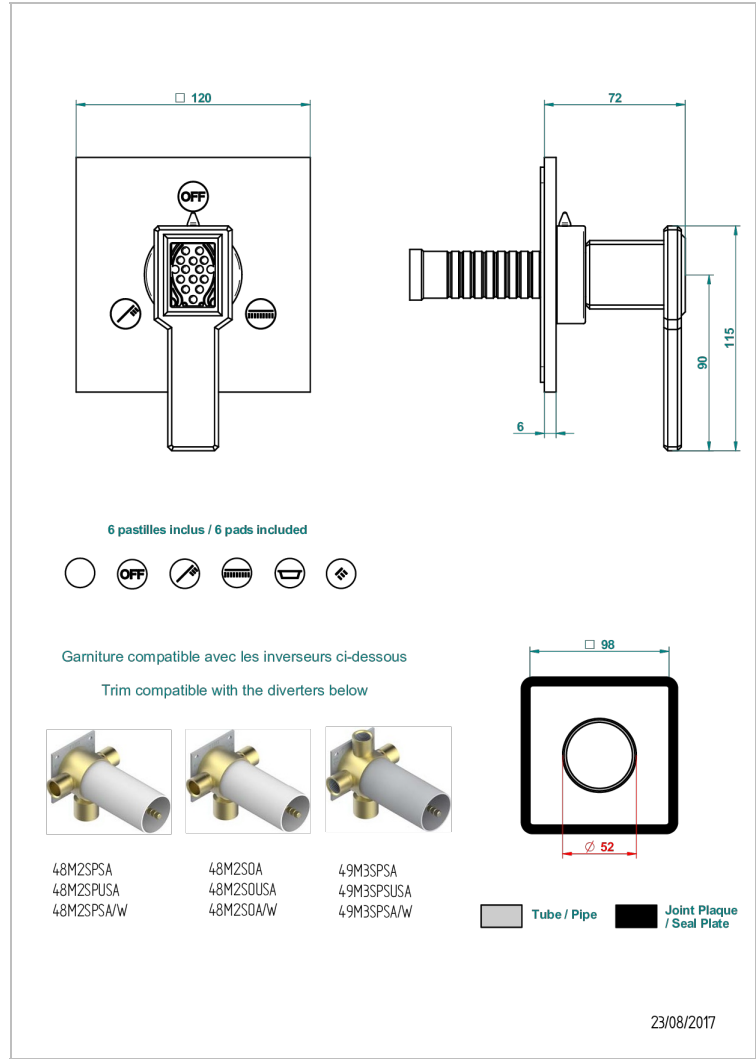

METROPOLIS CLEAR CRYSTAL WITH LEVER

A2B-48M2SB

Trim for wall mounted diverter, 2 ways - ref. 48M2 and 3 ways - ref. 49M3

特色

- Métropolis Clear crystal with lever
- Trim for wall mounted diverter, 2 ways - ref. 48M2 and 3 ways - ref. 49M3

相关的SKU

- Ref. G00-48M2SOA Wall mounted 3-way diverter with ceramic cartridge for concealed installation- 1 inlet 3/4" and 2 outlets 1/2" without stop position, without trim
- Ref. G00-48M2SPSA Wall mounted 3-way diverter with ceramic cartridge for concealed installation, 1 inlet 3/4" and 2 outlets 1/2" with stop position, without trim
- Ref. G00-49M3SPSA Wall mounted 4-way diverter with ceramic cartridge for concealed installation- 1 inlet 3/4" and 3 outlets 1/2" with stop position, without trim