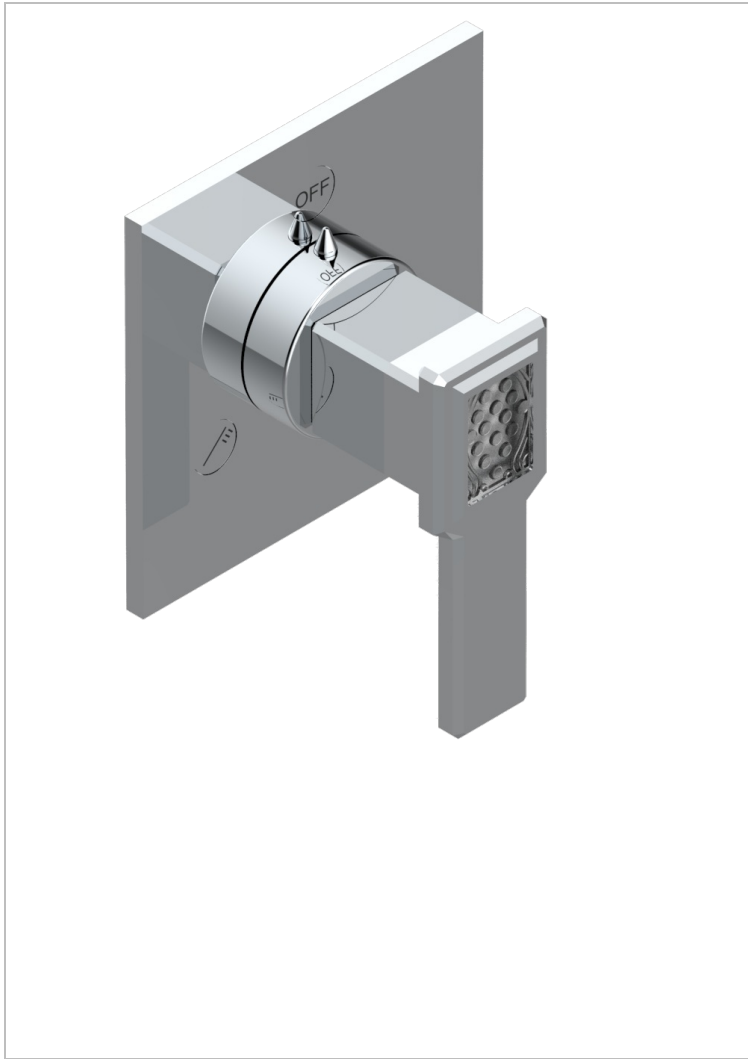

METROPOLIS CLEAR CRYSTAL WITH LEVER

A2B-48M2SB

Trim for wall mounted diverter, 2 ways - ref. 48M2 and 3 ways - ref. 49M3

特色

- Métropolis Clear crystal with lever
- Trim for wall mounted diverter, 2 ways - ref. 48M2 and 3 ways - ref. 49M3

相关的SKU

- Ref. G00-48M2SOA Wall mounted 3-way diverter with ceramic cartridge for concealed installation- 1 inlet 3/4" and 2 outlets 1/2" without stop position, without trim
- Ref. G00-48M2SPSA Wall mounted 3-way diverter with ceramic cartridge for concealed installation, 1 inlet 3/4" and 2 outlets 1/2" with stop position, without trim
- Ref. G00-49M3SPSA Wall mounted 4-way diverter with ceramic cartridge for concealed installation- 1 inlet 3/4" and 3 outlets 1/2" with stop position, without trim

可选饰面

Black ceram - D30
Blush PVD - H62
Graphite PVD - H64
Matt Umber PVD - H67
Matt blush PVD - H60
Matt graphite PVD - H65

PVD哑光棕铜 - F34
PVD哑光金 - H53
PVD哑光铜 - H50
PVD哑光镍 - H56
PVD抛光铜 - H49
PVD棕铜 - F33

PVD金色 - H52
PVD镍 - H55
Umber PVD - H66
哑光浅金 - F31
哑光金 - F07
哑光铬 - C02