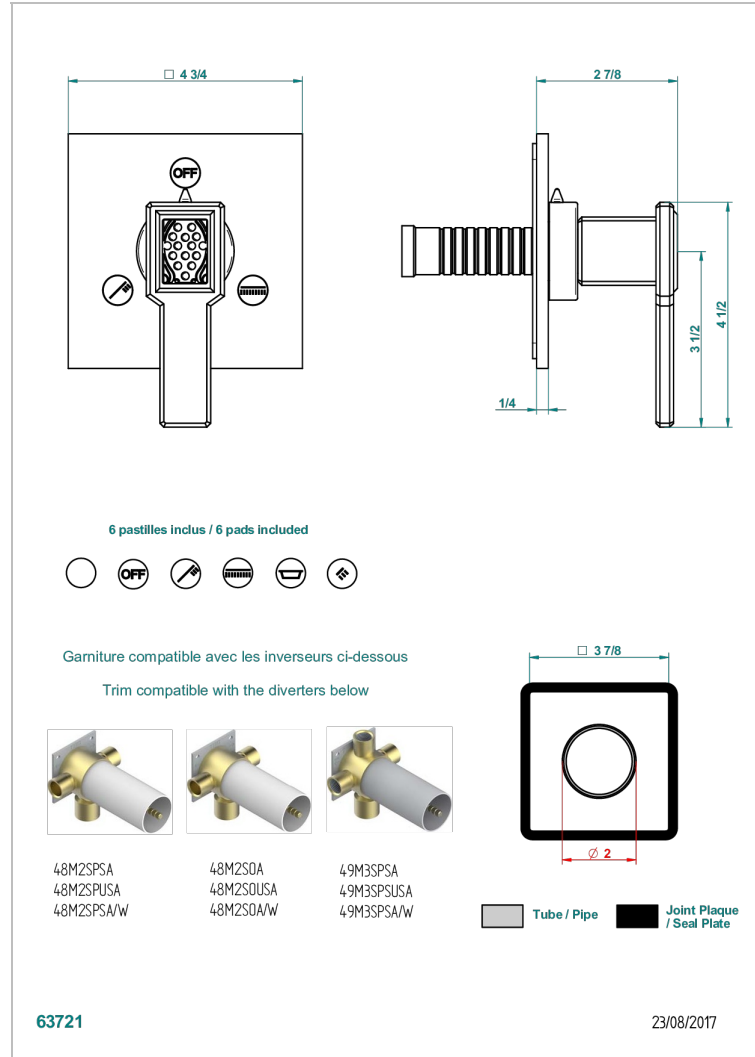

METROPOLIS C РУКОЯТКАМИ

A2B-48M2SB

Trim for wall mounted diverter, 2 ways - ref. 48M2 and 3 ways - ref. 49M3

THG[®]
PARIS

ХАРАКТЕРИСТИКИ

- Metropolis с рукоятками
- Trim for wall mounted diverter, 2 ways - ref. 48M2 and 3 ways - ref. 49M3

СВЯЗАННЫЕ ТОВАРНЫЕ ПОЗИЦИИ

- Ref. G00-48M2SOA Wall mounted 3-way diverter with ceramic cartridge for concealed installation- 1 inlet 3/4" and 2 outlets 1/2" without stop position, without trim
- Ref. G00-48M2SPSA Wall mounted 3-way diverter with ceramic cartridge for concealed installation, 1 inlet 3/4" and 2 outlets 1/2" with stop position, without trim
- Ref. G00-49M3SPSA Wall mounted 4-way diverter with ceramic cartridge for concealed installation- 1 inlet 3/4" and 3 outlets 1/2" with stop position, without trim