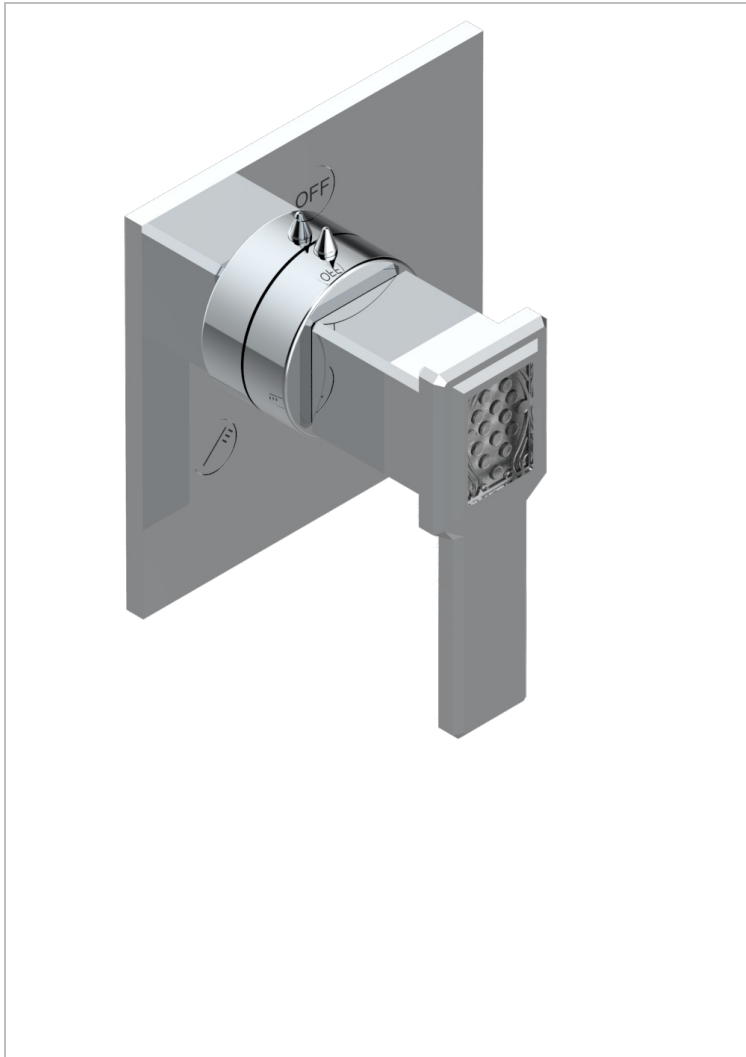

METROPOLIS C РУКОЯТКАМИ

A2B-48M2SB

Trim for wall mounted diverter, 2 ways - ref. 48M2 and 3 ways - ref. 49M3

THG[®]
PARIS

ХАРАКТЕРИСТИКИ

- Metropolis с рукоятками
- Trim for wall mounted diverter, 2 ways - ref. 48M2 and 3 ways - ref. 49M3

СВЯЗАННЫЕ ТОВАРНЫЕ ПОЗИЦИИ

- Ref. G00-48M2SOA Wall mounted 3-way diverter with ceramic cartridge for concealed installation- 1 inlet 3/4" and 2 outlets 1/2" without stop position, without trim
- Ref. G00-48M2SPSA Wall mounted 3-way diverter with ceramic cartridge for concealed installation, 1 inlet 3/4" and 2 outlets 1/2" with stop position, without trim
- Ref. G00-49M3SPSA Wall mounted 4-way diverter with ceramic cartridge for concealed installation- 1 inlet 3/4" and 3 outlets 1/2" with stop position, without trim