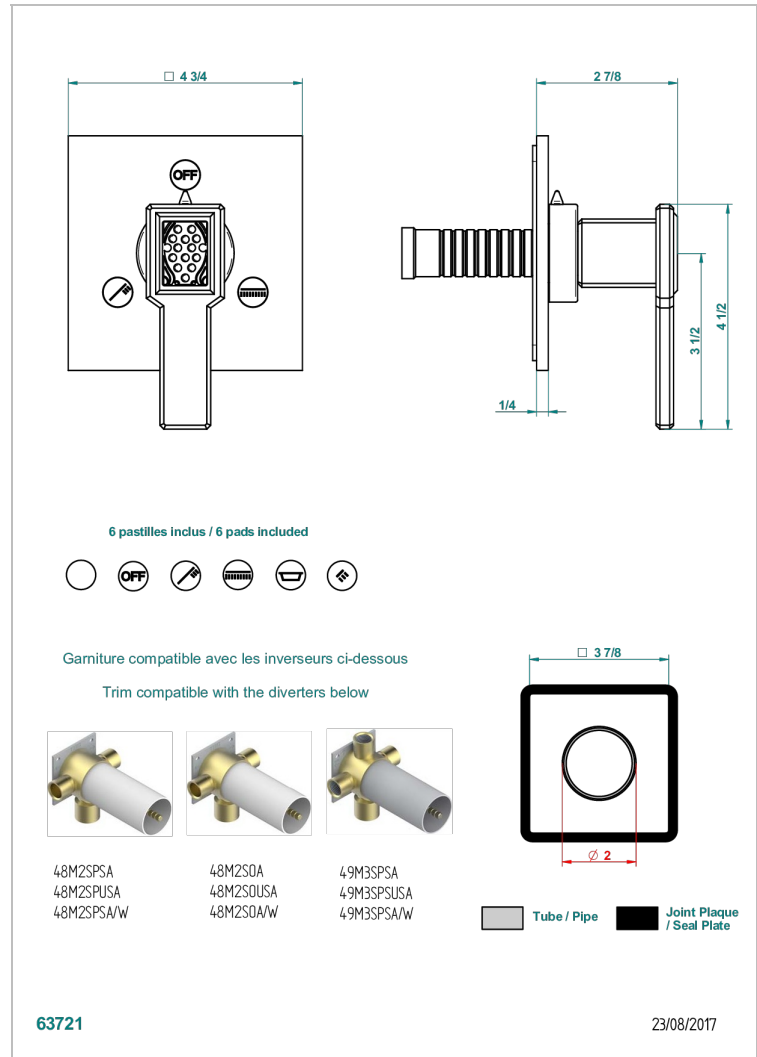

METROPOLIS CRISTAL CLARO CON MANETAS

A2B-48M2SB

Trim for wall mounted diverter, 2 ways - ref. 48M2 and 3 ways - ref. 49M3

CARACTERÍSTICAS

- Métropolis cristal claro con manetas
- Trim for wall mounted diverter, 2 ways - ref. 48M2 and 3 ways - ref. 49M3

PRODUCTOS RELACIONADOS

- Ref. G00-48M2SOA Wall mounted 3-way diverter with ceramic cartridge for concealed installation- 1 inlet 3/4" and 2 outlets 1/2" without stop position, without trim
- Ref. G00-48M2SPSA Wall mounted 3-way diverter with ceramic cartridge for concealed installation, 1 inlet 3/4" and 2 outlets 1/2" with stop position, without trim
- Ref. G00-49M3SPSA Wall mounted 4-way diverter with ceramic cartridge for concealed installation- 1 inlet 3/4" and 3 outlets 1/2" with stop position, without trim