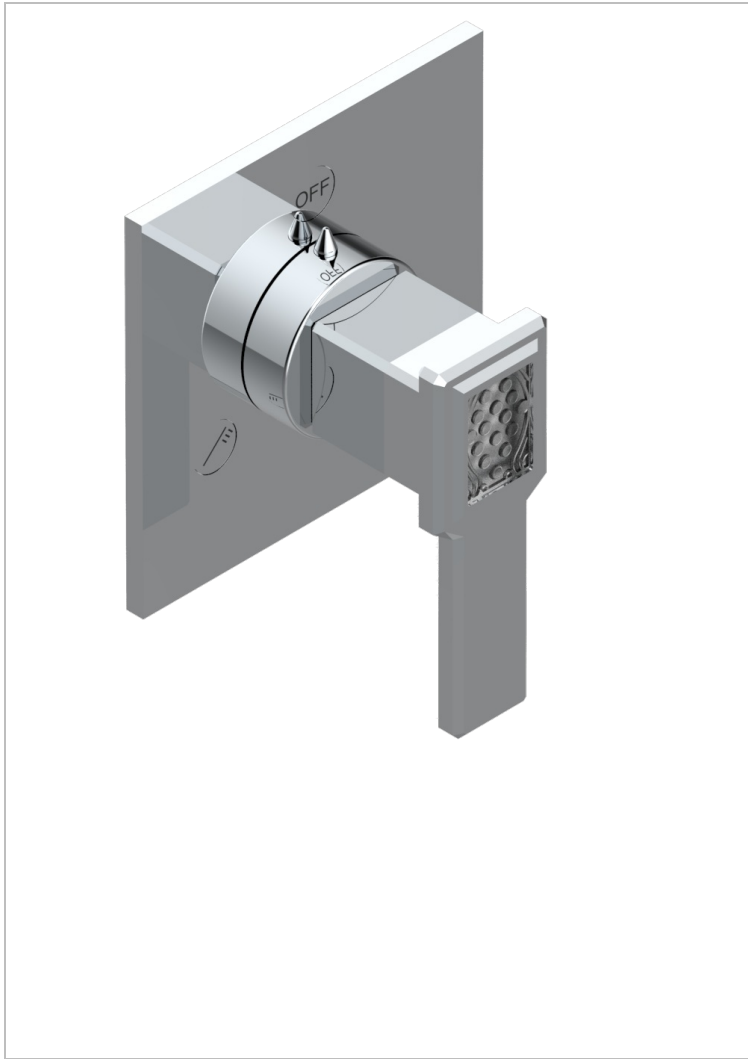

METROPOLIS CLEAR CRYSTAL WITH LEVER

A2B-48M2SB

Trim for wall mounted diverter, 2 ways - ref. 48M2 and 3 ways - ref. 49M3

CHARACTERISTIC

- Métropolis Clear crystal with lever
- Trim for wall mounted diverter, 2 ways - ref. 48M2 and 3 ways - ref. 49M3

RELATED SKU'S

- Ref. G00-48M2SOA Wall mounted 3-way diverter with ceramic cartridge for concealed installation- 1 inlet 3/4" and 2 outlets 1/2" without stop position, without trim
- Ref. G00-48M2SPSA Wall mounted 3-way diverter with ceramic cartridge for concealed installation, 1 inlet 3/4" and 2 outlets 1/2" with stop position, without trim
- Ref. G00-49M3SPSA Wall mounted 4-way diverter with ceramic cartridge for concealed installation- 1 inlet 3/4" and 3 outlets 1/2" with stop position, without trim

AVAILABLE FINITIONS

Antique nickel - H28
Black ceram - D30
Blush PVD - H62
Brass color PVD - H49
Brown bronze color PVD - F33
Gold color PVD - H52

Graphite PVD - H64
Matt Umber PVD - H67
Matt blush PVD - H60
Matt brass color PVD - H50
Matt brown bronze color PVD - F34
Matt chrome - C02