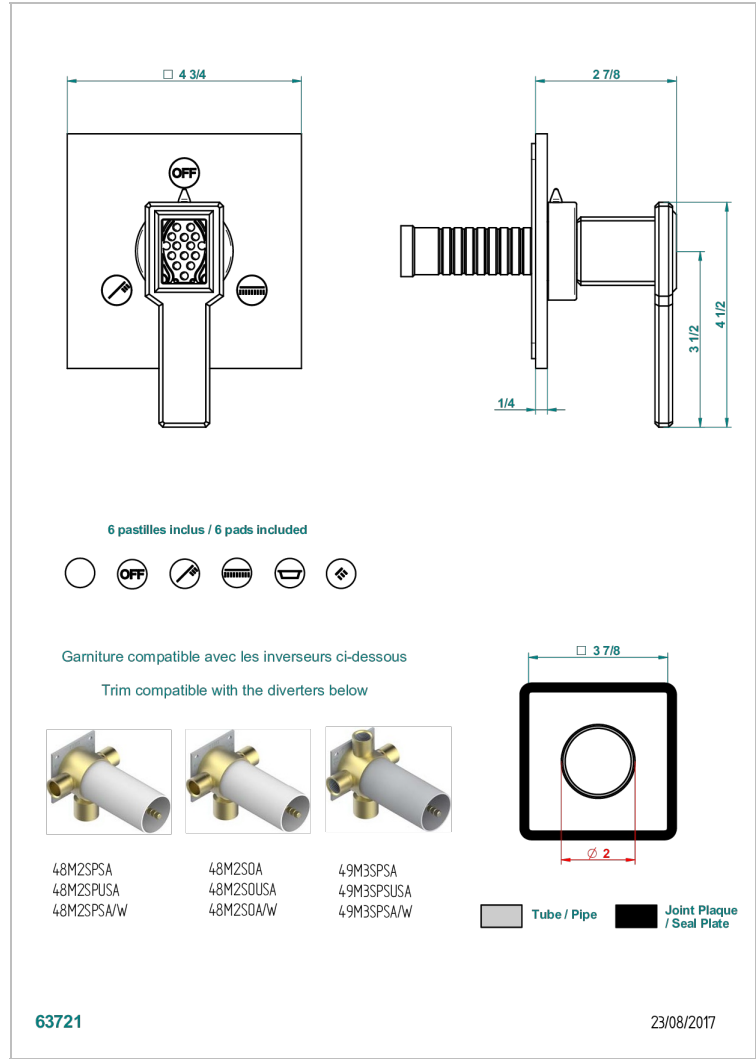

METROPOLIS CLEAR CRYSTAL WITH LEVER

A2B-48M2SB

Trim for wall mounted diverter, 2 ways - ref. 48M2 and 3 ways - ref. 49M3

CHARACTERISTIC

- Métropolis Clear crystal with lever
- Trim for wall mounted diverter, 2 ways - ref. 48M2 and 3 ways - ref. 49M3

RELATED SKU'S

- Ref. G00-48M2SOA Wall mounted 3-way diverter with ceramic cartridge for concealed installation- 1 inlet 3/4" and 2 outlets 1/2" without stop position, without trim
- Ref. G00-48M2SPSA Wall mounted 3-way diverter with ceramic cartridge for concealed installation, 1 inlet 3/4" and 2 outlets 1/2" with stop position, without trim
- Ref. G00-49M3SPSA Wall mounted 4-way diverter with ceramic cartridge for concealed installation- 1 inlet 3/4" and 3 outlets 1/2" with stop position, without trim