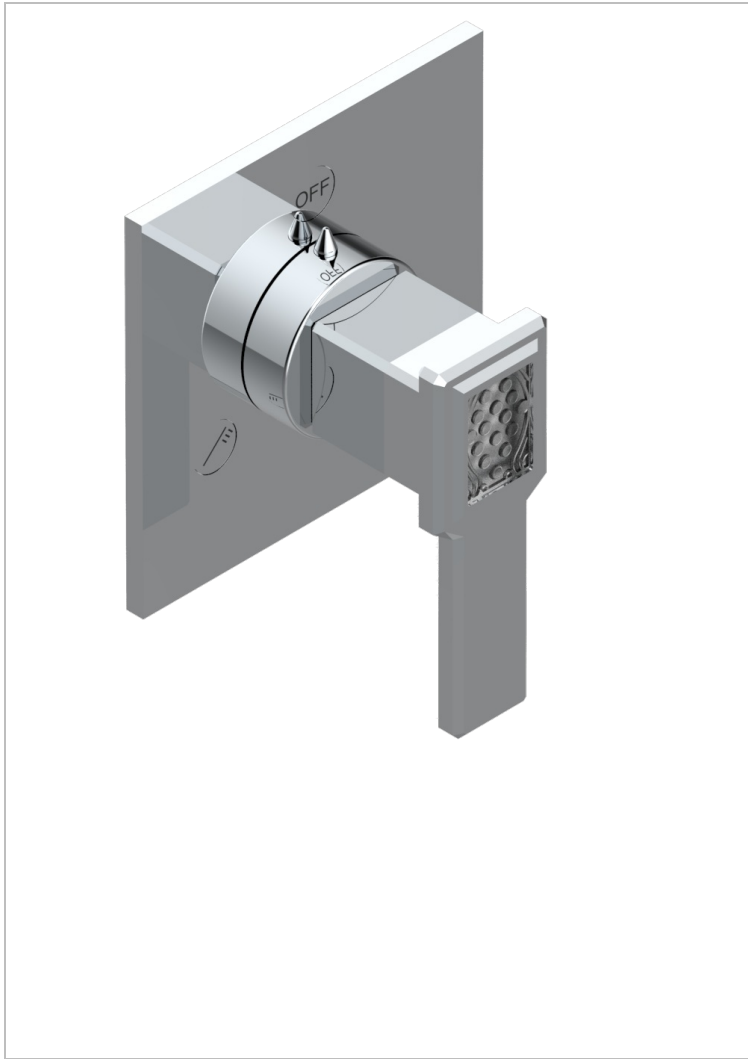

# METROPOLIS CLEAR CRYSTAL WITH LEVER

A2B-48M2SB

Trim for wall mounted diverter, 2 ways - ref. 48M2 and 3 ways - ref. 49M3

## 特色

- Métropolis Clear crystal with lever
- Trim for wall mounted diverter, 2 ways - ref. 48M2 and 3 ways - ref. 49M3

## 相关的SKU

- Ref. G00-48M2SOA Wall mounted 3-way diverter with ceramic cartridge for concealed installation- 1 inlet 3/4" and 2 outlets 1/2" without stop position, without trim
- Ref. G00-48M2SPSA Wall mounted 3-way diverter with ceramic cartridge for concealed installation, 1 inlet 3/4" and 2 outlets 1/2" with stop position, without trim
- Ref. G00-49M3SPSA Wall mounted 4-way diverter with ceramic cartridge for concealed installation- 1 inlet 3/4" and 3 outlets 1/2" with stop position, without trim