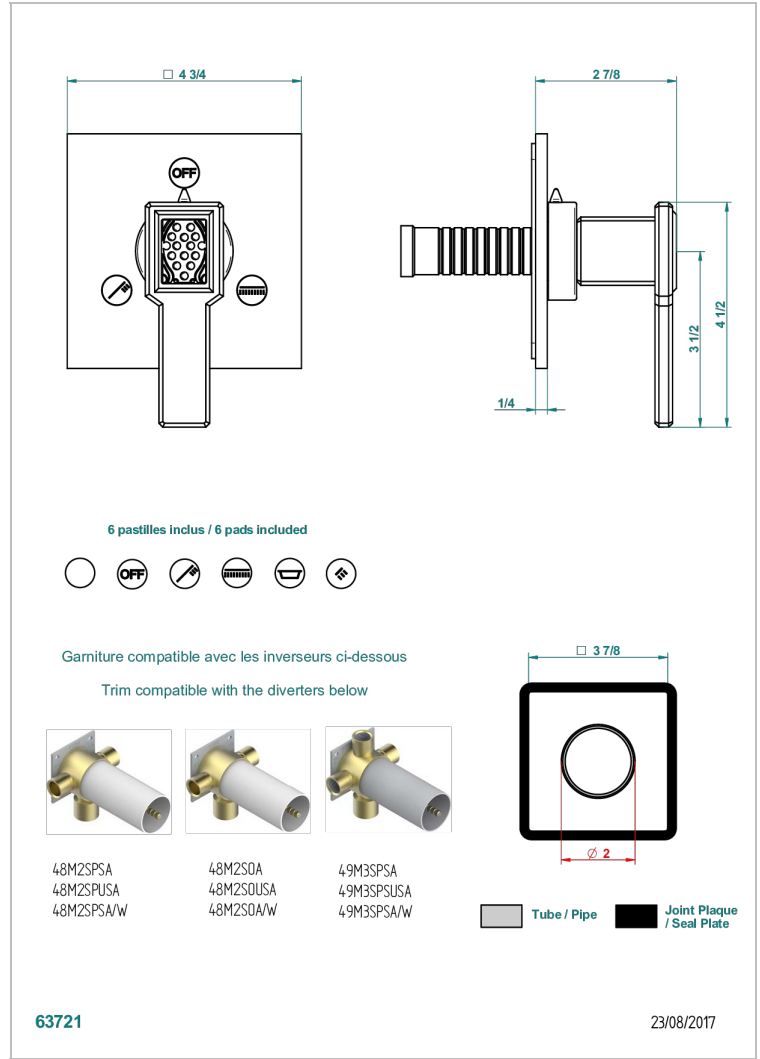

# METROPOLIS CLEAR CRYSTAL WITH LEVER

A2B-48M2SB

Trim for wall mounted diverter, 2 ways - ref. 48M2 and 3 ways - ref. 49M3

## 特色

- Métropolis Clear crystal with lever
- Trim for wall mounted diverter, 2 ways - ref. 48M2 and 3 ways - ref. 49M3

## 相关的SKU

- Ref. G00-48M2SOA Wall mounted 3-way diverter with ceramic cartridge for concealed installation- 1 inlet 3/4" and 2 outlets 1/2" without stop position, without trim
- Ref. G00-48M2SPSA Wall mounted 3-way diverter with ceramic cartridge for concealed installation, 1 inlet 3/4" and 2 outlets 1/2" with stop position, without trim
- Ref. G00-49M3SPSA Wall mounted 4-way diverter with ceramic cartridge for concealed installation- 1 inlet 3/4" and 3 outlets 1/2" with stop position, without trim