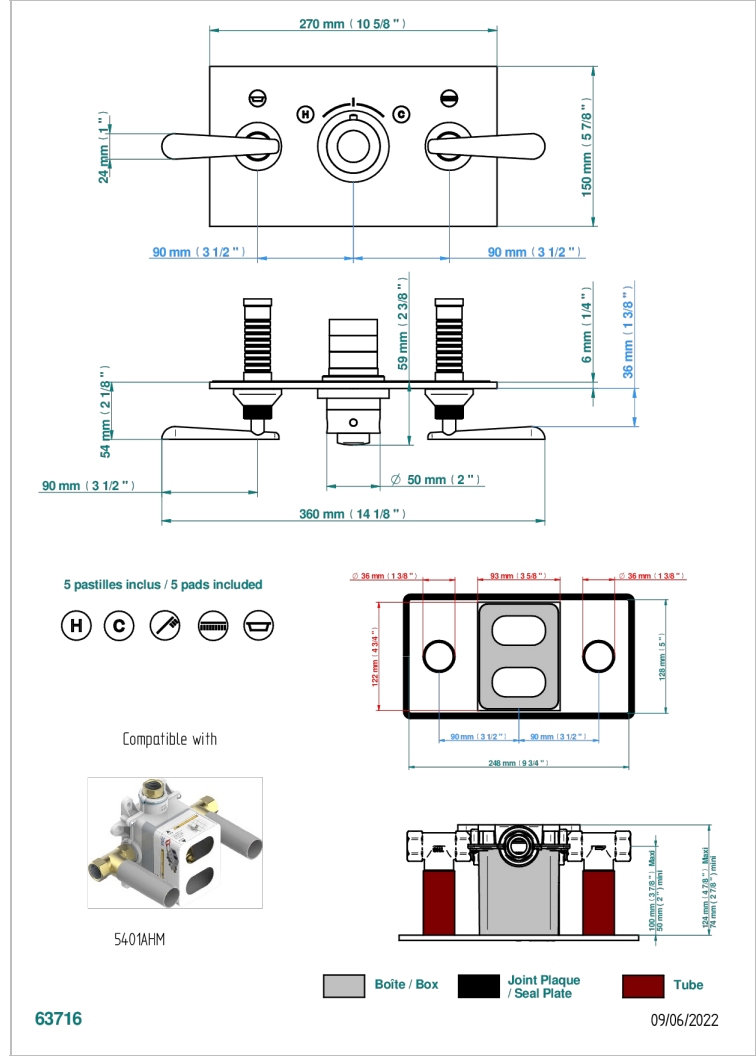

Trim for thermostatic mixer with 2 valves item to be installed horizontal . to adapt on 5 401AHC or 5 401AHM

CARACTERÍSTICAS

- Dean
- Trim for thermostatic mixer with 2 valves item to be installed horizontal . to adapt on 5 401AHC or 5 401AHM