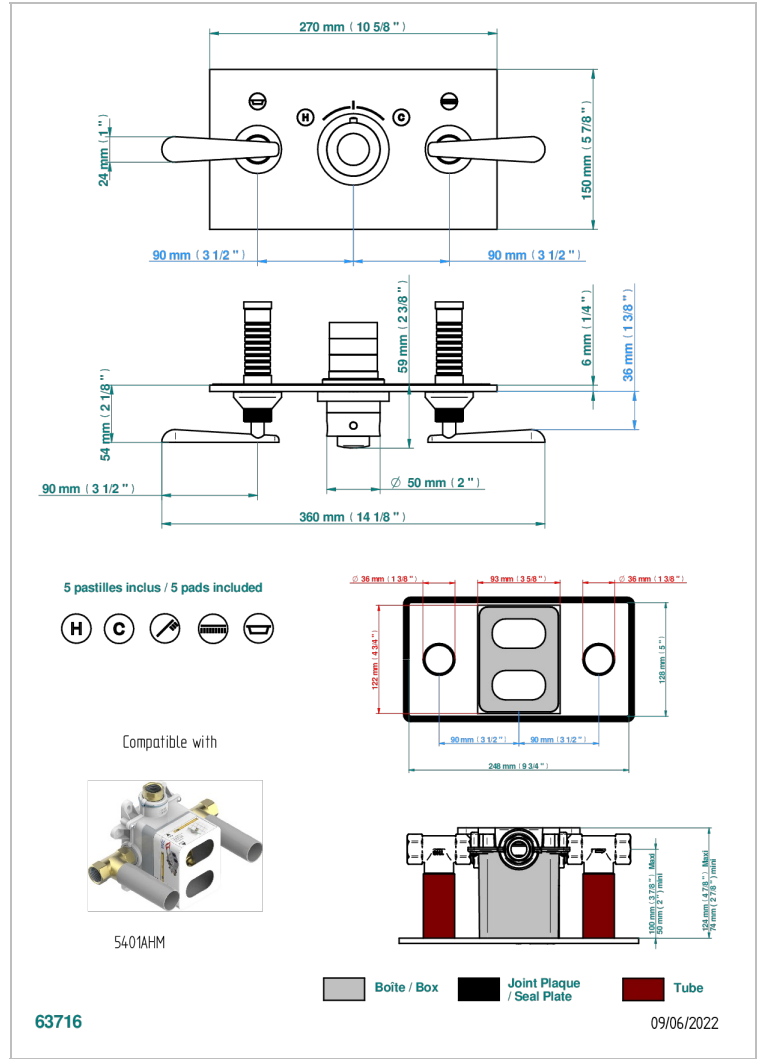

Trim for thermostatic mixer with 2 valves item to be installed horizontal . to adapt on 5 401AHC or 5 401AHM

CHARACTERISTIC

- Dean
- Trim for thermostatic mixer with 2 valves item to be installed horizontal . to adapt on 5 401AHC or 5 401AHM

RELATED SKU'S

- Ref. G00-5401AHC 3/4" THG thermostat, 60 l/mn with two valves with wax cartridge delivered with a built-in box, without trim - to be installed horizontal ( for installation with cross handle)
- Ref. G00-5401AHM 3/4" THG thermostat, 60 l/mn with two valves with wax cartridge delivered with a built-in box, without trim - to be installed horizontal ( for installation with lever handle)