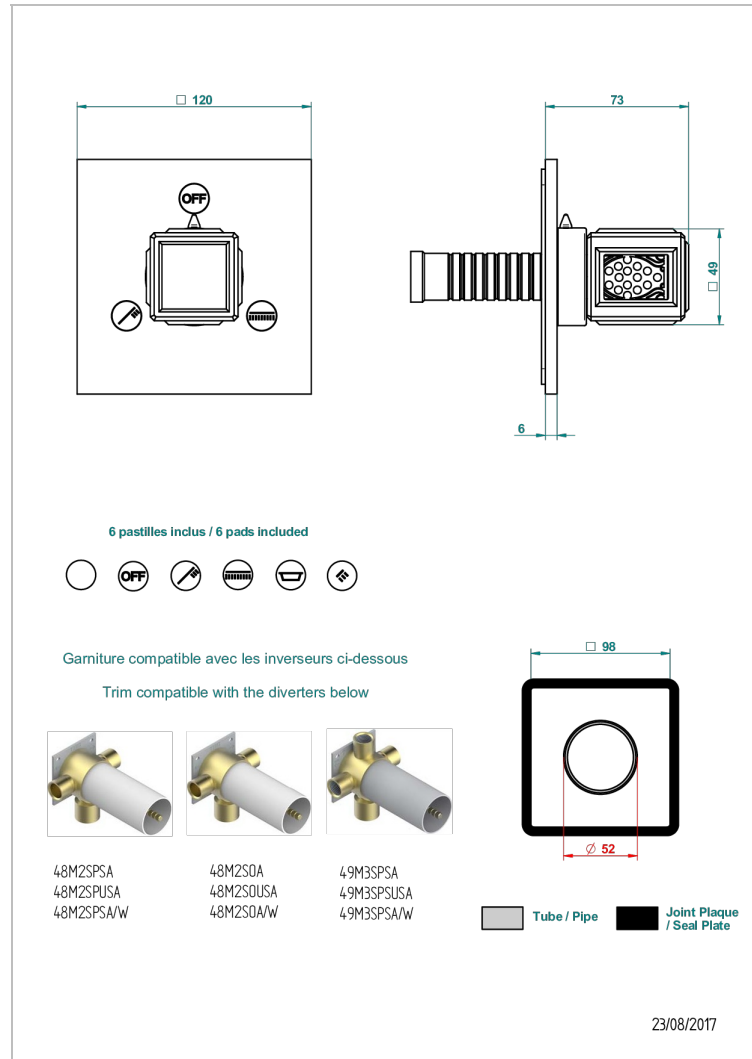

METROPOLIS BLACK CRYSTAL

A2L-48M2SB

Trim for wall mounted diverter, 2 ways - ref. 48M2 and 3 ways - ref. 49M3

CHARACTERISTIC

- Métropolis Black crystal
- Trim for wall mounted diverter, 2 ways - ref. 48M2 and 3 ways - ref. 49M3

RELATED SKU'S

- Ref. G00-48M2SOA Wall mounted 3-way diverter with ceramic cartridge for concealed installation- 1 inlet 3/4" and 2 outlets 1/2" without stop position, without trim
- Ref. G00-48M2SPSA Wall mounted 3-way diverter with ceramic cartridge for concealed installation, 1 inlet 3/4" and 2 outlets 1/2" with stop position, without trim
- Ref. G00-49M3SPSA Wall mounted 4-way diverter with ceramic cartridge for concealed installation- 1 inlet 3/4" and 3 outlets 1/2" with stop position, without trim