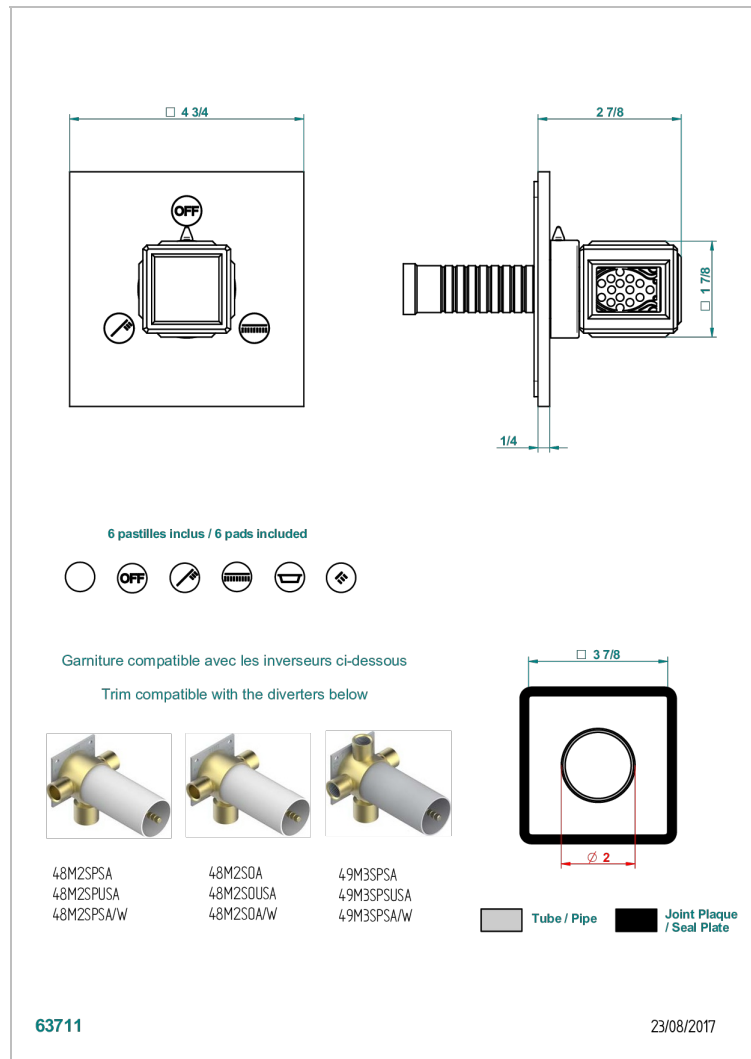

# METROPOLIS BLACK CRYSTAL

A2L-48M2SB

Trim for wall mounted diverter, 2 ways - ref. 48M2 and 3 ways - ref. 49M3

## CHARACTERISTIC

- Métropolis Black crystal
- Trim for wall mounted diverter, 2 ways - ref. 48M2 and 3 ways - ref. 49M3

## RELATED SKU'S

- Ref. G00-48M2SOA Wall mounted 3-way diverter with ceramic cartridge for concealed installation- 1 inlet 3/4" and 2 outlets 1/2" without stop position, without trim
- Ref. G00-48M2SPSA Wall mounted 3-way diverter with ceramic cartridge for concealed installation, 1 inlet 3/4" and 2 outlets 1/2" with stop position, without trim
- Ref. G00-49M3SPSA Wall mounted 4-way diverter with ceramic cartridge for concealed installation- 1 inlet 3/4" and 3 outlets 1/2" with stop position, without trim