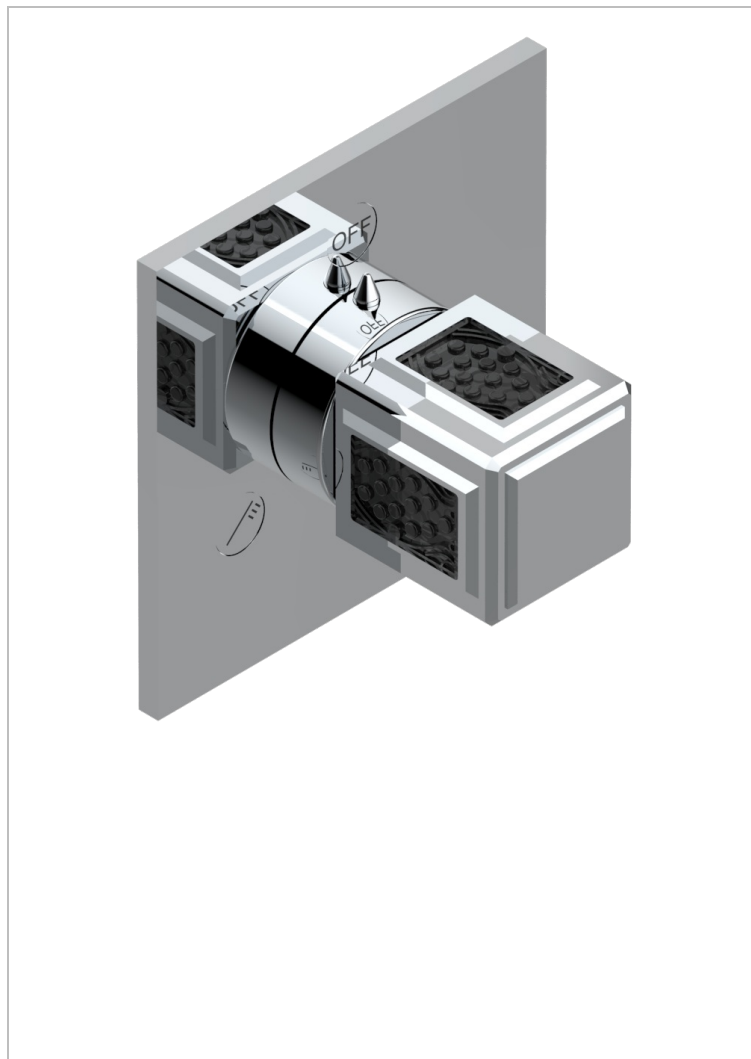

# METROPOLIS BLACK CRYSTAL

A2L-48M2SB

Trim for wall mounted diverter, 2 ways - ref. 48M2 and 3 ways - ref. 49M3

## CHARACTERISTIC

- Métropolis Black crystal
- Trim for wall mounted diverter, 2 ways - ref. 48M2 and 3 ways - ref. 49M3

## RELATED SKU'S

- Ref. G00-48M2SOA Wall mounted 3-way diverter with ceramic cartridge for concealed installation- 1 inlet 3/4" and 2 outlets 1/2" without stop position, without trim
- Ref. G00-48M2SPSA Wall mounted 3-way diverter with ceramic cartridge for concealed installation, 1 inlet 3/4" and 2 outlets 1/2" with stop position, without trim
- Ref. G00-49M3SPSA Wall mounted 4-way diverter with ceramic cartridge for concealed installation- 1 inlet 3/4" and 3 outlets 1/2" with stop position, without trim