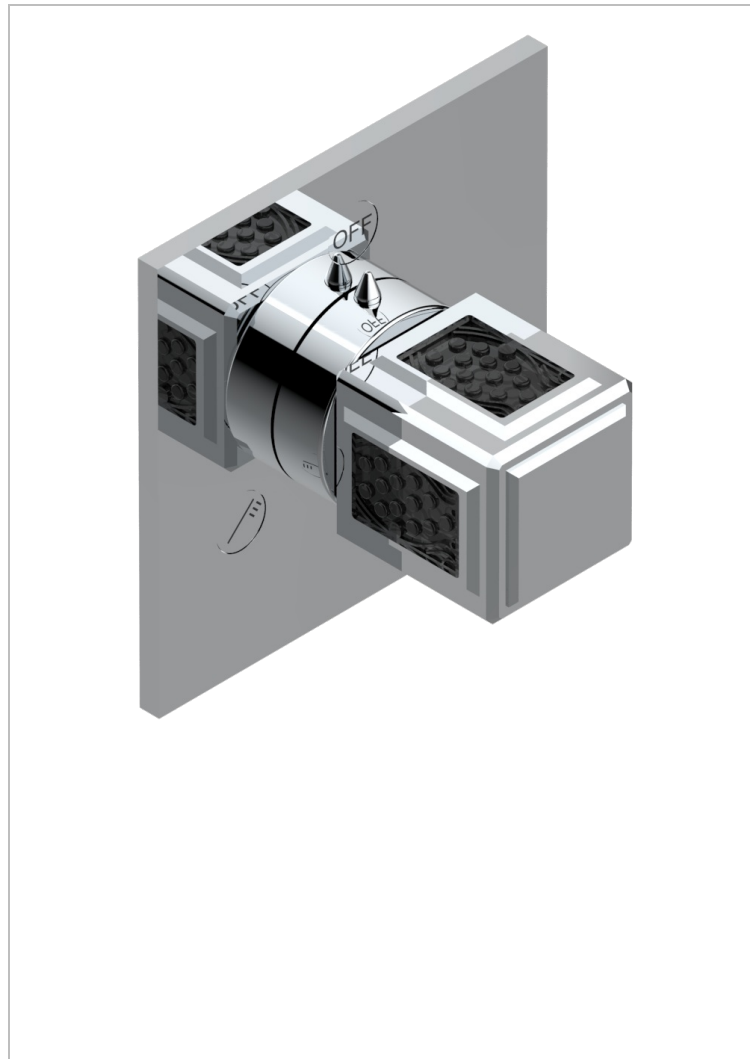

# METROPOLIS BLACK CRYSTAL

A2L-48M2SB

Trim for wall mounted diverter, 2 ways - ref. 48M2 and 3 ways - ref. 49M3

## CHARACTERISTIC

- Métropolis Black crystal
- Trim for wall mounted diverter, 2 ways - ref. 48M2 and 3 ways - ref. 49M3

## RELATED SKU'S

- Ref. G00-48M2SOA Wall mounted 3-way diverter with ceramic cartridge for concealed installation- 1 inlet 3/4" and 2 outlets 1/2" without stop position, without trim
- Ref. G00-48M2SPSA Wall mounted 3-way diverter with ceramic cartridge for concealed installation, 1 inlet 3/4" and 2 outlets 1/2" with stop position, without trim
- Ref. G00-49M3SPSA Wall mounted 4-way diverter with ceramic cartridge for concealed installation- 1 inlet 3/4" and 3 outlets 1/2" with stop position, without trim