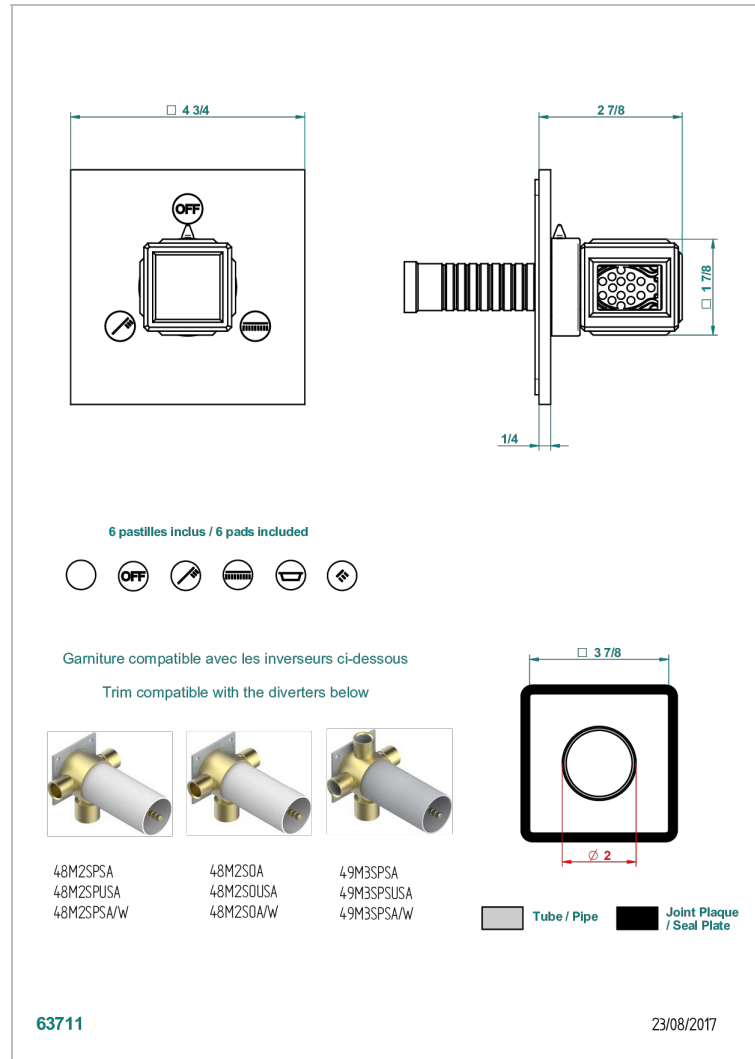

# METROPOLIS BLACK CRYSTAL

A2L-48M2SB

Trim for wall mounted diverter, 2 ways - ref. 48M2 and 3 ways - ref. 49M3

## CHARACTERISTIC

- Métropolis Black crystal
- Trim for wall mounted diverter, 2 ways - ref. 48M2 and 3 ways - ref. 49M3

## RELATED SKU'S

- Ref. G00-48M2SOA Wall mounted 3-way diverter with ceramic cartridge for concealed installation- 1 inlet 3/4" and 2 outlets 1/2" without stop position, without trim
- Ref. G00-48M2SPSA Wall mounted 3-way diverter with ceramic cartridge for concealed installation, 1 inlet 3/4" and 2 outlets 1/2" with stop position, without trim
- Ref. G00-49M3SPSA Wall mounted 4-way diverter with ceramic cartridge for concealed installation- 1 inlet 3/4" and 3 outlets 1/2" with stop position, without trim