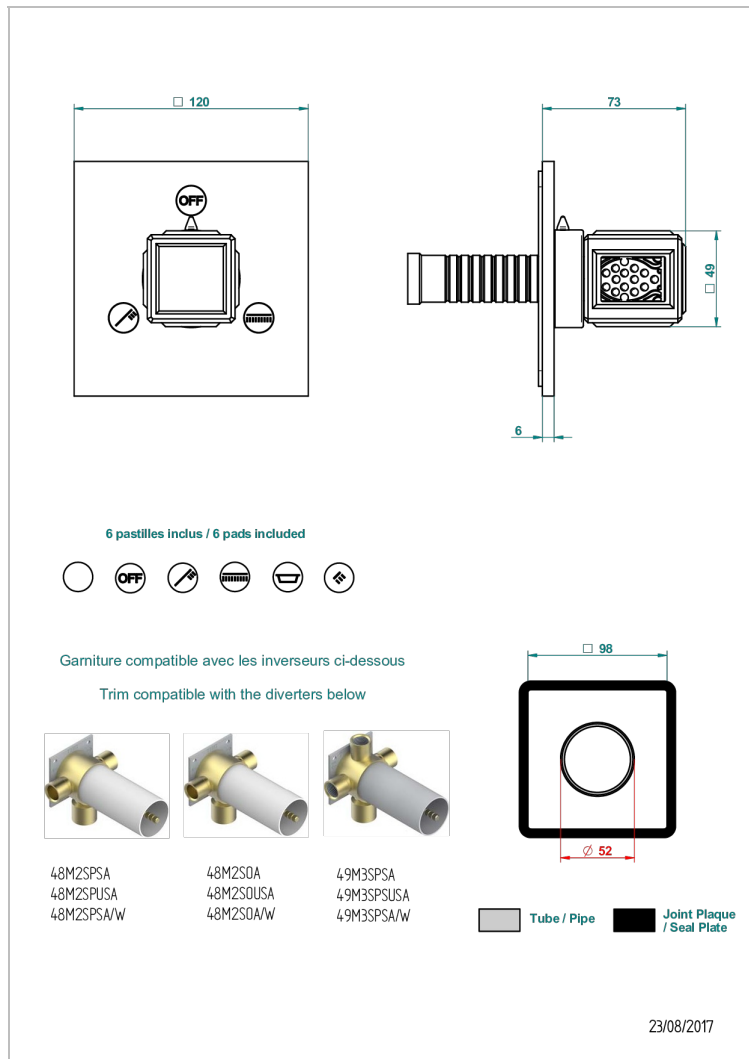

METROPOLIS CLEAR CRYSTAL

A2A-48M2SB

Trim for wall mounted diverter, 2 ways - ref. 48M2 and 3 ways - ref. 49M3

CHARACTERISTIC

- Métropolis Clear crystal
- Trim for wall mounted diverter, 2 ways - ref. 48M2 and 3 ways - ref. 49M3