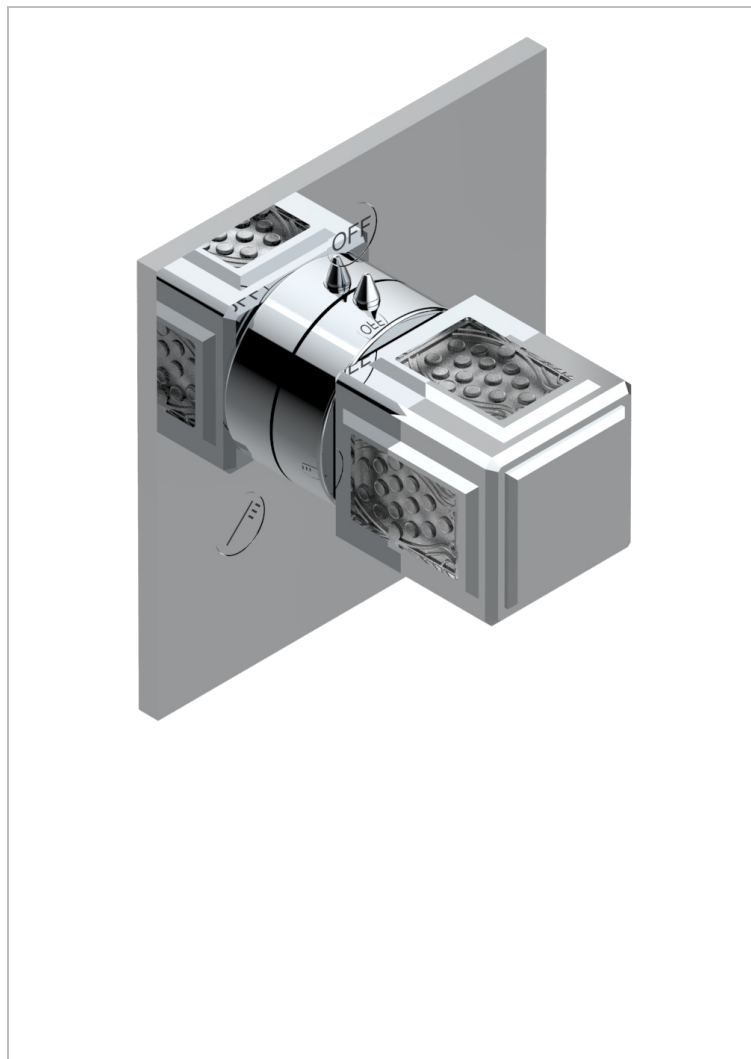

METROPOLIS CLEAR CRYSTAL

A2A-48M2SB

Trim for wall mounted diverter, 2 ways - ref. 48M2 and 3 ways - ref. 49M3

CHARACTERISTIC

- Métropolis Clear crystal
- Trim for wall mounted diverter, 2 ways - ref. 48M2 and 3 ways - ref. 49M3

AVAILABLE FINITIONS

Antique nickel - H28
Black ceram - D30
Blush PVD - H62
Brass color PVD - H49
Brown bronze color PVD - F33
Gold color PVD - H52

Graphite PVD - H64
Matt Umber PVD - H67
Matt blush PVD - H60
Matt brass color PVD - H50
Matt brown bronze color PVD - F34
Matt chrome - C02