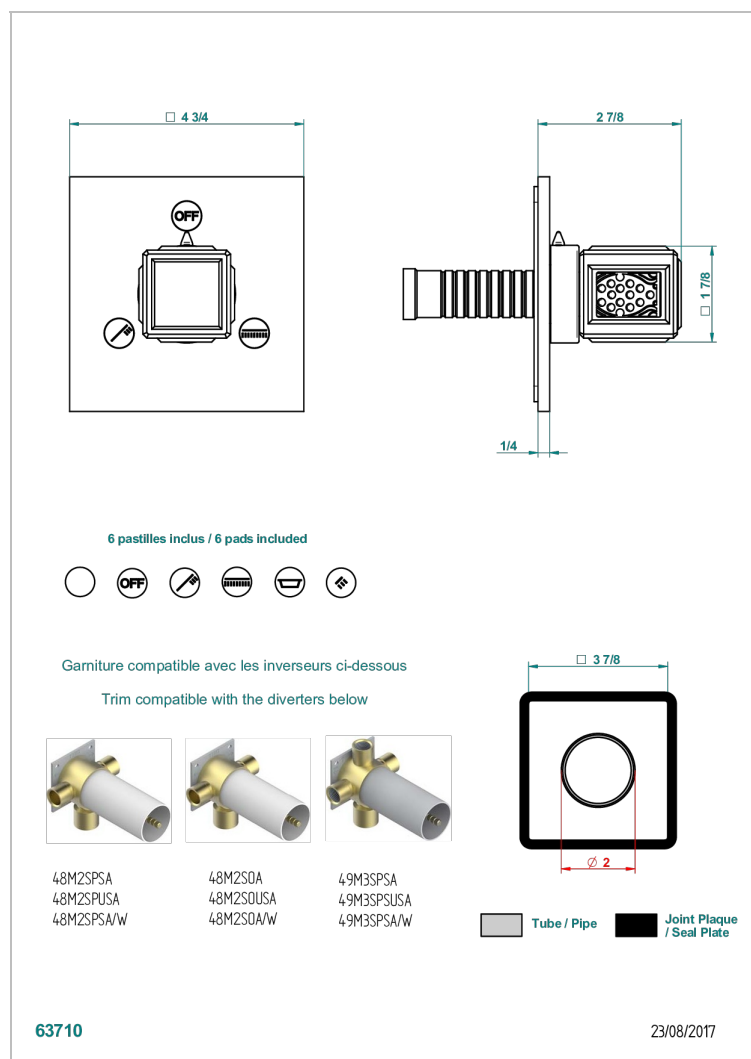

METROPOLIS CLEAR CRYSTAL

A2A-48M2SB

Trim for wall mounted diverter, 2 ways - ref. 48M2 and 3 ways - ref. 49M3

CHARACTERISTIC

- Métropolis Clear crystal
- Trim for wall mounted diverter, 2 ways - ref. 48M2 and 3 ways - ref. 49M3