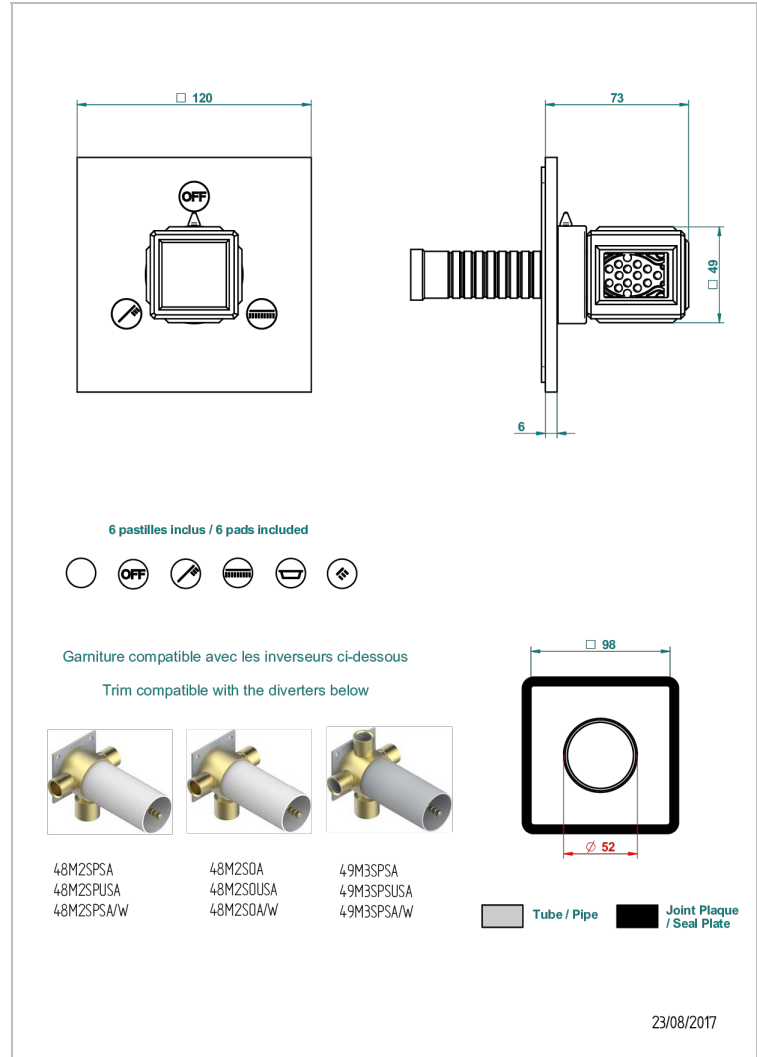

# METROPOLIS CRISTAL CLARO

A2A-48M2SB

Trim for wall mounted diverter, 2 ways - ref. 48M2 and 3 ways - ref. 49M3

THG<sup>®</sup>  
PARIS

## CARACTERÍSTICAS

- Métropolis cristal claro
- Trim for wall mounted diverter, 2 ways - ref. 48M2 and 3 ways - ref. 49M3

## PRODUCTOS RELACIONADOS

- Ref. G00-48M2SOA Wall mounted 3-way diverter with ceramic cartridge for concealed installation- 1 inlet 3/4" and 2 outlets 1/2" without stop position, without trim
- Ref. G00-48M2SPSA Wall mounted 3-way diverter with ceramic cartridge for concealed installation, 1 inlet 3/4" and 2 outlets 1/2" with stop position, without trim
- Ref. G00-49M3SPSA Wall mounted 4-way diverter with ceramic cartridge for concealed installation- 1 inlet 3/4" and 3 outlets 1/2" with stop position, without trim