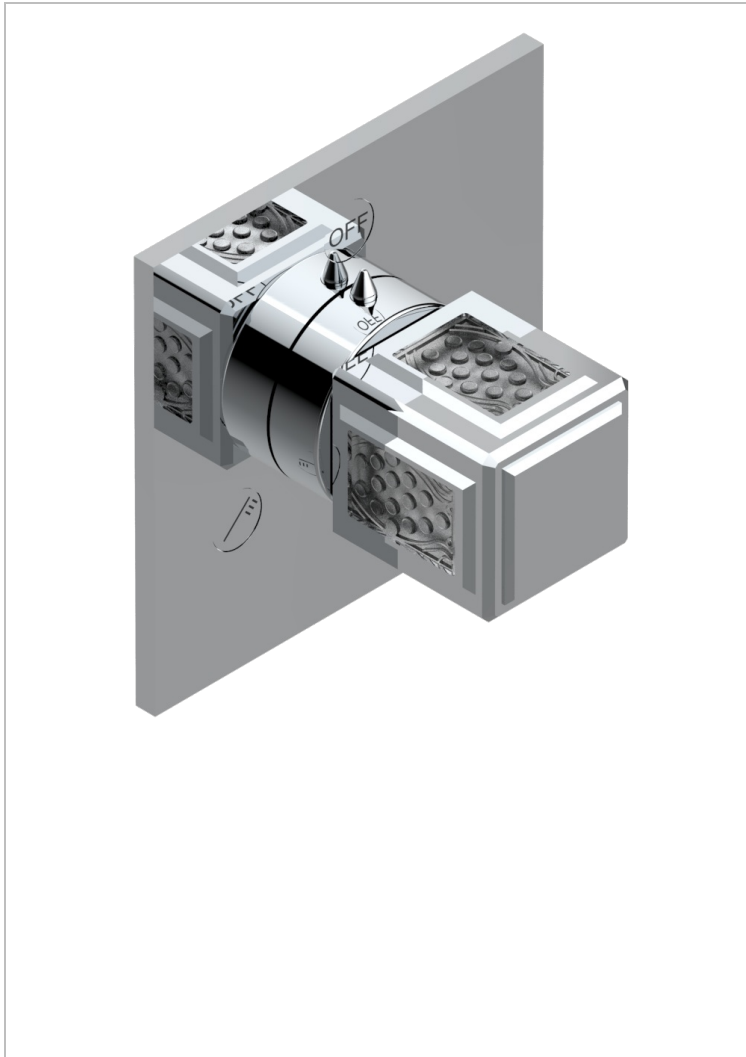

# METROPOLIS CRISTAL CLARO

A2A-48M2SB

Trim for wall mounted diverter, 2 ways - ref. 48M2 and 3 ways - ref. 49M3

THG<sup>®</sup>  
PARIS

## CARACTERÍSTICAS

- Métropolis cristal claro
- Trim for wall mounted diverter, 2 ways - ref. 48M2 and 3 ways - ref. 49M3

## PRODUCTOS RELACIONADOS

- Ref. G00-48M2SOA Wall mounted 3-way diverter with ceramic cartridge for concealed installation- 1 inlet 3/4" and 2 outlets 1/2" without stop position, without trim
- Ref. G00-48M2SPSA Wall mounted 3-way diverter with ceramic cartridge for concealed installation, 1 inlet 3/4" and 2 outlets 1/2" with stop position, without trim
- Ref. G00-49M3SPSA Wall mounted 4-way diverter with ceramic cartridge for concealed installation- 1 inlet 3/4" and 3 outlets 1/2" with stop position, without trim

## ACABADOS DISPONIBLES

Cerámica negra mate - D30  
Cromo - A02  
Cromo / dorado - G02  
Cromo mate - C02  
Dorado - F01  
Dorado mate - F07

Dorado pálido - F30  
Dorado pálido mate (sin barniz) - F31  
Níquel - B01  
Níquel mate - C01  
Níquel viejo - H28  
Pvd blush - H62