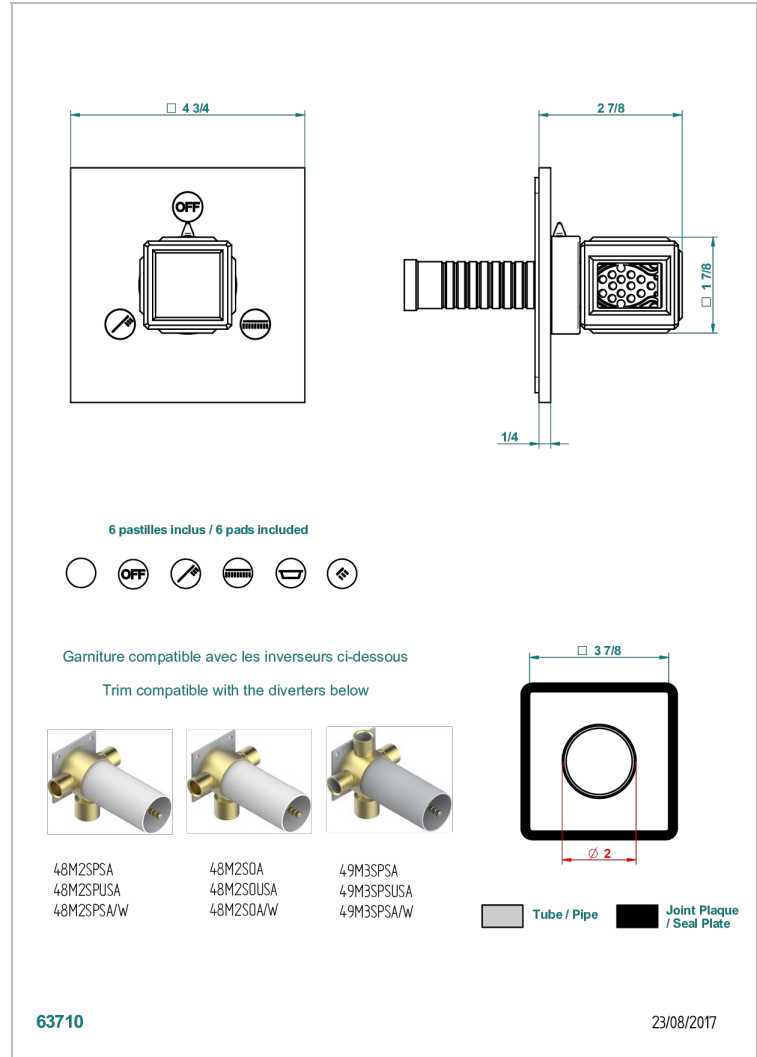

METROPOLIS CRISTAL CLARO

A2A-48M2SB

Trim for wall mounted diverter, 2 ways - ref. 48M2 and 3 ways - ref. 49M3

THG
PARIS

CARACTERÍSTICAS

- Métropolis cristal claro
- Trim for wall mounted diverter, 2 ways - ref. 48M2 and 3 ways - ref. 49M3

PRODUCTOS RELACIONADOS

- Ref. G00-48M2SOA Wall mounted 3-way diverter with ceramic cartridge for concealed installation- 1 inlet 3/4" and 2 outlets 1/2" without stop position, without trim
- Ref. G00-48M2SPSA Wall mounted 3-way diverter with ceramic cartridge for concealed installation, 1 inlet 3/4" and 2 outlets 1/2" with stop position, without trim
- Ref. G00-49M3SPSA Wall mounted 4-way diverter with ceramic cartridge for concealed installation- 1 inlet 3/4" and 3 outlets 1/2" with stop position, without trim