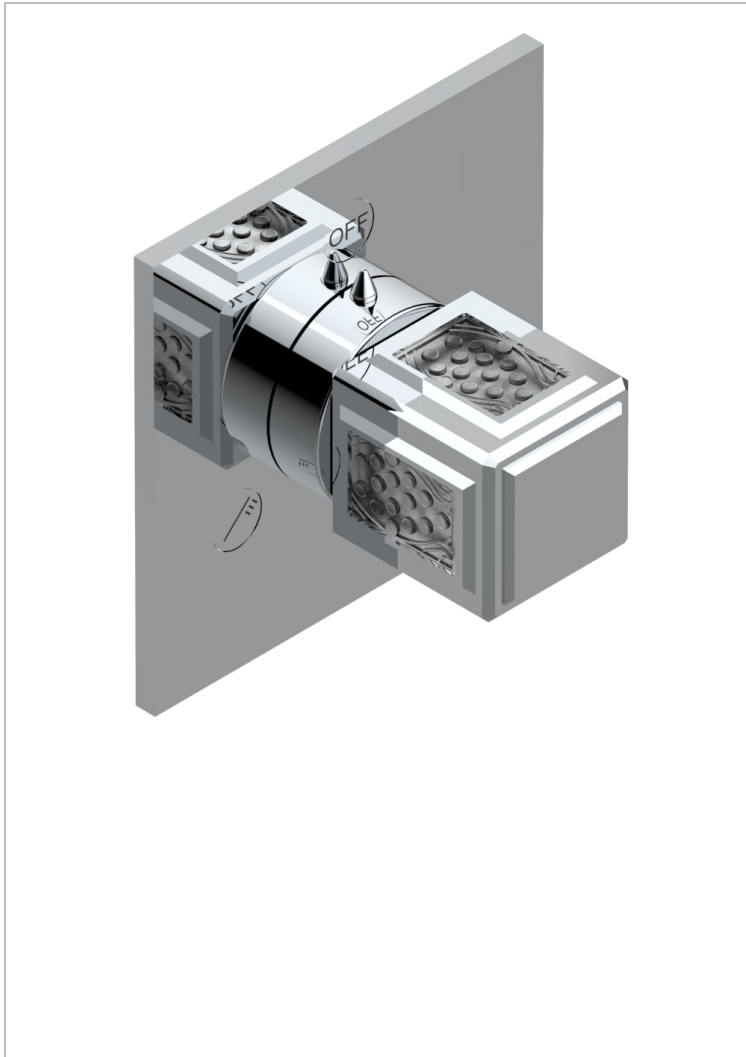

METROPOLIS CRISTAL CLARO

A2A-48M2SB

Trim for wall mounted diverter, 2 ways - ref. 48M2 and 3 ways - ref. 49M3

THG
PARIS

CARACTERÍSTICAS

- Métropolis cristal claro
- Trim for wall mounted diverter, 2 ways - ref. 48M2 and 3 ways - ref. 49M3

PRODUCTOS RELACIONADOS

- Ref. G00-48M2SOA Wall mounted 3-way diverter with ceramic cartridge for concealed installation- 1 inlet 3/4" and 2 outlets 1/2" without stop position, without trim
- Ref. G00-48M2SPSA Wall mounted 3-way diverter with ceramic cartridge for concealed installation, 1 inlet 3/4" and 2 outlets 1/2" with stop position, without trim
- Ref. G00-49M3SPSA Wall mounted 4-way diverter with ceramic cartridge for concealed installation- 1 inlet 3/4" and 3 outlets 1/2" with stop position, without trim

ACABADOS DISPONIBLES

Cerámica negra mate - D30
Cromo - A02
Cromo / dorado - G02
Cromo mate - C02
Dorado - F01
Dorado mate - F07

Dorado pálido - F30
Dorado pálido mate (sin barniz) - F31
Níquel - B01
Níquel mate - C01
Níquel viejo - H28
Pvd blush - H62