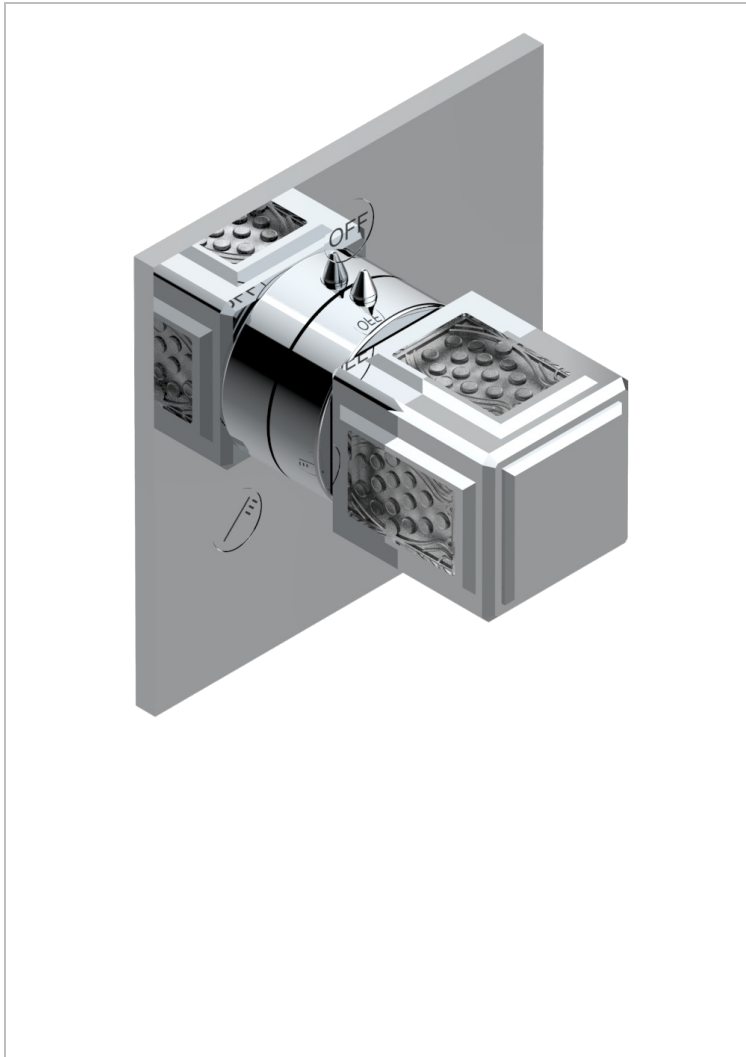

METROPOLIS CRISTAL CLARO

A2A-48M2SB

Trim for wall mounted diverter, 2 ways - ref. 48M2 and 3 ways - ref. 49M3

THG[®]
PARIS

CARACTERÍSTICAS

- Métropolis cristal claro
- Trim for wall mounted diverter, 2 ways - ref. 48M2 and 3 ways - ref. 49M3

PRODUCTOS RELACIONADOS

- Ref. G00-48M2SOA Wall mounted 3-way diverter with ceramic cartridge for concealed installation- 1 inlet 3/4" and 2 outlets 1/2" without stop position, without trim
- Ref. G00-48M2SPSA Wall mounted 3-way diverter with ceramic cartridge for concealed installation, 1 inlet 3/4" and 2 outlets 1/2" with stop position, without trim
- Ref. G00-49M3SPSA Wall mounted 4-way diverter with ceramic cartridge for concealed installation- 1 inlet 3/4" and 3 outlets 1/2" with stop position, without trim

ACABADOS DISPONIBLES

Cerámica negra mate - D30
Cromo - A02
Cromo / dorado - G02
Cromo mate - C02
Dorado - F01
Dorado mate - F07

Dorado pálido - F30
Dorado pálido mate (sin barniz) - F31
Níquel - B01
Níquel mate - C01
Níquel viejo - H28
Pvd blush - H62