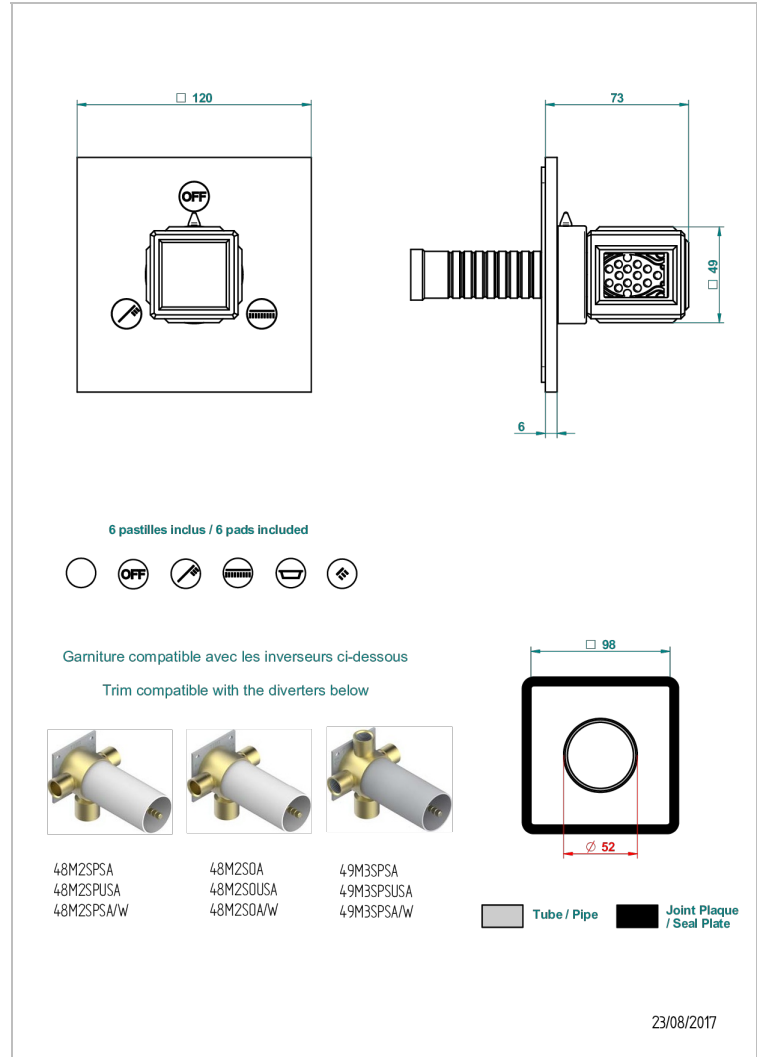

METROPOLIS CRISTAL CLARO

A2A-48M2SB

Trim for wall mounted diverter, 2 ways - ref. 48M2 and 3 ways - ref. 49M3

THG[®]
PARIS

CARACTERÍSTICAS

- Métropolis cristal claro
- Trim for wall mounted diverter, 2 ways - ref. 48M2 and 3 ways - ref. 49M3

PRODUCTOS RELACIONADOS

- Ref. G00-48M2SOA Wall mounted 3-way diverter with ceramic cartridge for concealed installation- 1 inlet 3/4" and 2 outlets 1/2" without stop position, without trim
- Ref. G00-48M2SPSA Wall mounted 3-way diverter with ceramic cartridge for concealed installation, 1 inlet 3/4" and 2 outlets 1/2" with stop position, without trim
- Ref. G00-49M3SPSA Wall mounted 4-way diverter with ceramic cartridge for concealed installation- 1 inlet 3/4" and 3 outlets 1/2" with stop position, without trim