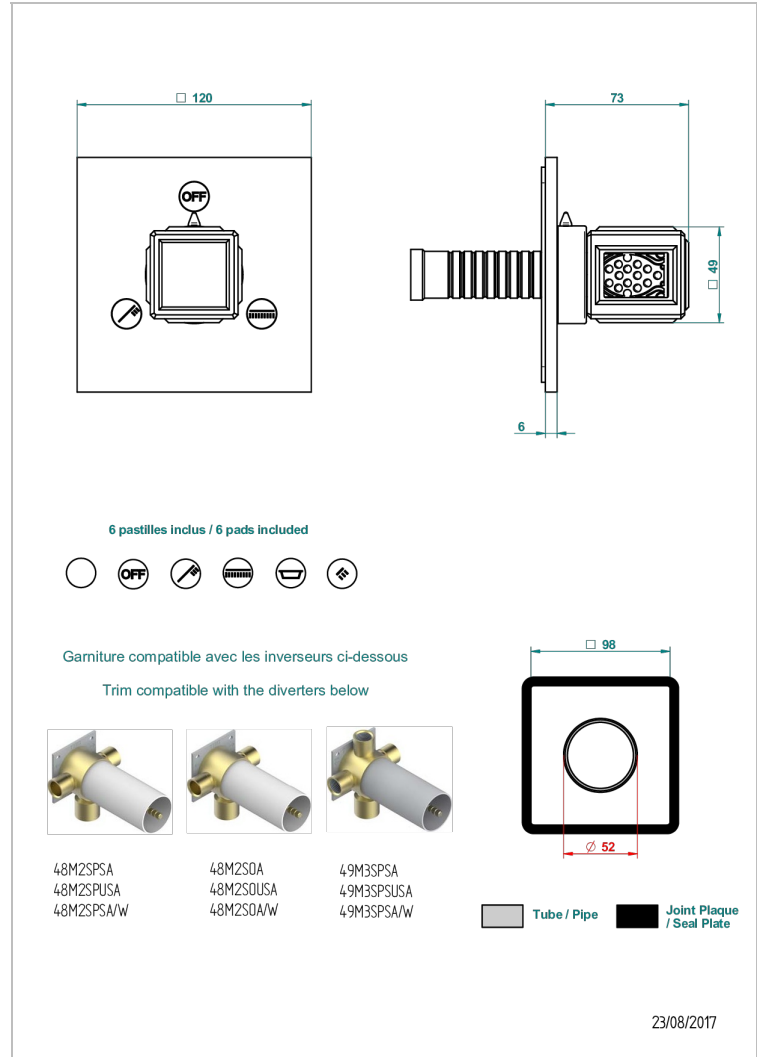

METROPOLIS CLEAR CRYSTAL

A2A-48M2SB

Trim for wall mounted diverter, 2 ways - ref. 48M2 and 3 ways - ref. 49M3

CHARACTERISTIC

- Métropolis Clear crystal
- Trim for wall mounted diverter, 2 ways - ref. 48M2 and 3 ways - ref. 49M3

RELATED SKU'S

- Ref. G00-48M2SOA Wall mounted 3-way diverter with ceramic cartridge for concealed installation- 1 inlet 3/4" and 2 outlets 1/2" without stop position, without trim
- Ref. G00-48M2SPSA Wall mounted 3-way diverter with ceramic cartridge for concealed installation, 1 inlet 3/4" and 2 outlets 1/2" with stop position, without trim
- Ref. G00-49M3SPSA Wall mounted 4-way diverter with ceramic cartridge for concealed installation- 1 inlet 3/4" and 3 outlets 1/2" with stop position, without trim