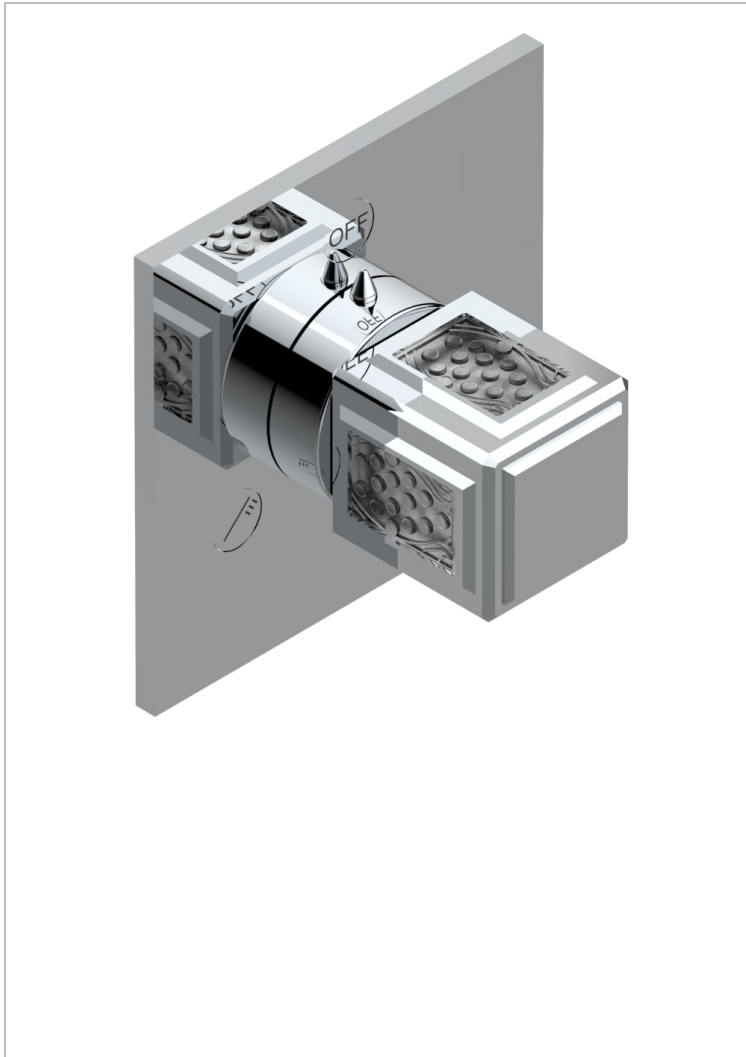

METROPOLIS CLEAR CRYSTAL

A2A-48M2SB

Trim for wall mounted diverter, 2 ways - ref. 48M2 and 3 ways - ref. 49M3

CHARACTERISTIC

- Métropolis Clear crystal
- Trim for wall mounted diverter, 2 ways - ref. 48M2 and 3 ways - ref. 49M3

RELATED SKU'S

- Ref. G00-48M2SOA Wall mounted 3-way diverter with ceramic cartridge for concealed installation- 1 inlet 3/4" and 2 outlets 1/2" without stop position, without trim
- Ref. G00-48M2SPSA Wall mounted 3-way diverter with ceramic cartridge for concealed installation, 1 inlet 3/4" and 2 outlets 1/2" with stop position, without trim
- Ref. G00-49M3SPSA Wall mounted 4-way diverter with ceramic cartridge for concealed installation- 1 inlet 3/4" and 3 outlets 1/2" with stop position, without trim

AVAILABLE FINITIONS

Antique nickel - H28
Black ceram - D30
Blush PVD - H62
Brass color PVD - H49
Brown bronze color PVD - F33
Gold color PVD - H52

Graphite PVD - H64
Matt Umber PVD - H67
Matt blush PVD - H60
Matt brass color PVD - H50
Matt brown bronze color PVD - F34
Matt chrome - C02