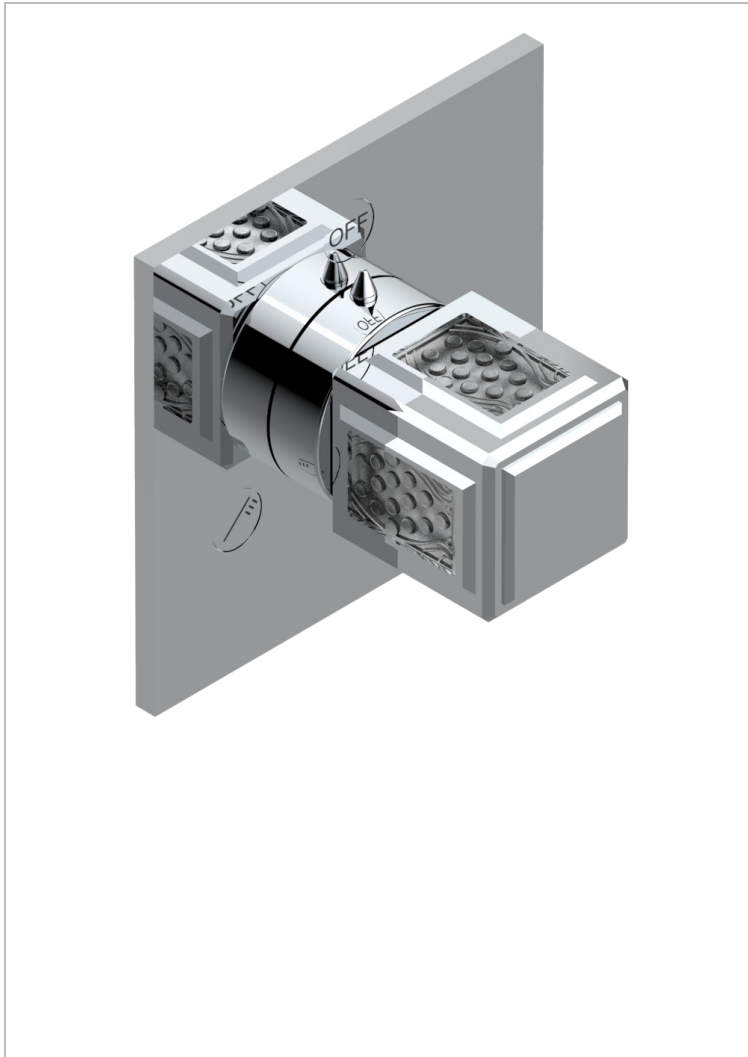

# METROPOLIS CLEAR CRYSTAL

A2A-48M2SB

Trim for wall mounted diverter, 2 ways - ref. 48M2 and 3 ways - ref. 49M3

## 特色

- Métropolis Clear crystal
- Trim for wall mounted diverter, 2 ways - ref. 48M2 and 3 ways - ref. 49M3

## 相关的SKU

- Ref. G00-48M2SOA Wall mounted 3-way diverter with ceramic cartridge for concealed installation- 1 inlet 3/4" and 2 outlets 1/2" without stop position, without trim
- Ref. G00-48M2SPSA Wall mounted 3-way diverter with ceramic cartridge for concealed installation, 1 inlet 3/4" and 2 outlets 1/2" with stop position, without trim
- Ref. G00-49M3SPSA Wall mounted 4-way diverter with ceramic cartridge for concealed installation- 1 inlet 3/4" and 3 outlets 1/2" with stop position, without trim