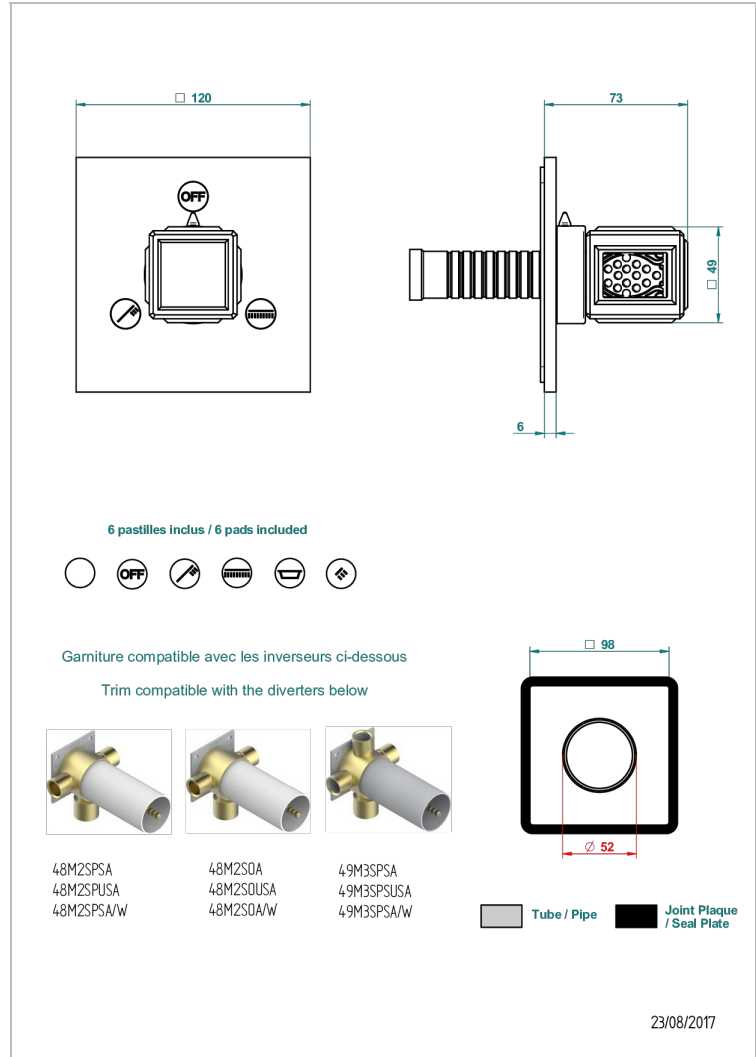

# METROPOLIS CLEAR CRYSTAL

A2A-48M2SB

Trim for wall mounted diverter, 2 ways - ref. 48M2 and 3 ways - ref. 49M3

## 特色

- Métropolis Clear crystal
- Trim for wall mounted diverter, 2 ways - ref. 48M2 and 3 ways - ref. 49M3

## 相关的SKU

- Ref. G00-48M2SOA Wall mounted 3-way diverter with ceramic cartridge for concealed installation- 1 inlet 3/4" and 2 outlets 1/2" without stop position, without trim
- Ref. G00-48M2SPSA Wall mounted 3-way diverter with ceramic cartridge for concealed installation, 1 inlet 3/4" and 2 outlets 1/2" with stop position, without trim
- Ref. G00-49M3SPSA Wall mounted 4-way diverter with ceramic cartridge for concealed installation- 1 inlet 3/4" and 3 outlets 1/2" with stop position, without trim