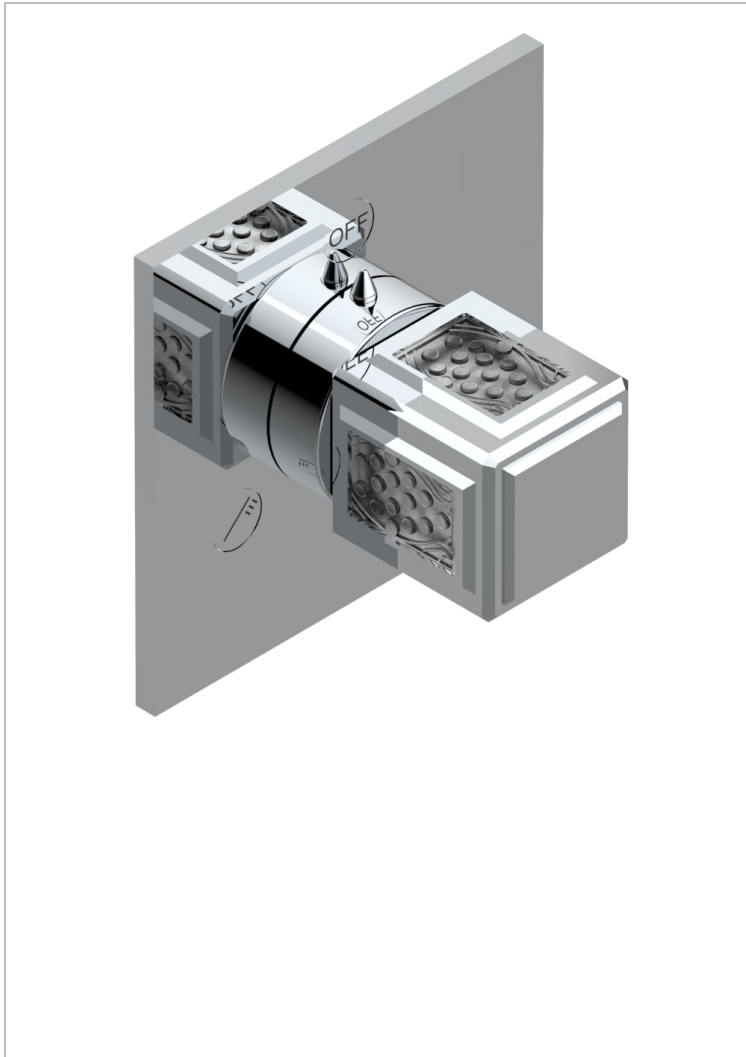

# METROPOLIS CRISTAL CLARO

A2A-48M2SB

Trim for wall mounted diverter, 2 ways - ref. 48M2 and 3 ways - ref. 49M3

THG  
PARIS

## CARACTERÍSTICAS

- Métropolis cristal claro
- Trim for wall mounted diverter, 2 ways - ref. 48M2 and 3 ways - ref. 49M3

## PRODUCTOS RELACIONADOS

- Ref. G00-48M2SOA Wall mounted 3-way diverter with ceramic cartridge for concealed installation- 1 inlet 3/4" and 2 outlets 1/2" without stop position, without trim
- Ref. G00-48M2SPSA Wall mounted 3-way diverter with ceramic cartridge for concealed installation, 1 inlet 3/4" and 2 outlets 1/2" with stop position, without trim
- Ref. G00-49M3SPSA Wall mounted 4-way diverter with ceramic cartridge for concealed installation- 1 inlet 3/4" and 3 outlets 1/2" with stop position, without trim

## ACABADOS DISPONIBLES

Cerámica negra mate - D30  
Cromo - A02  
Cromo / dorado - G02  
Cromo mate - C02  
Dorado - F01  
Dorado mate - F07

Dorado pálido - F30  
Dorado pálido mate (sin barniz) - F31  
Níquel - B01  
Níquel mate - C01  
Níquel viejo - H28  
Pvd blush - H62