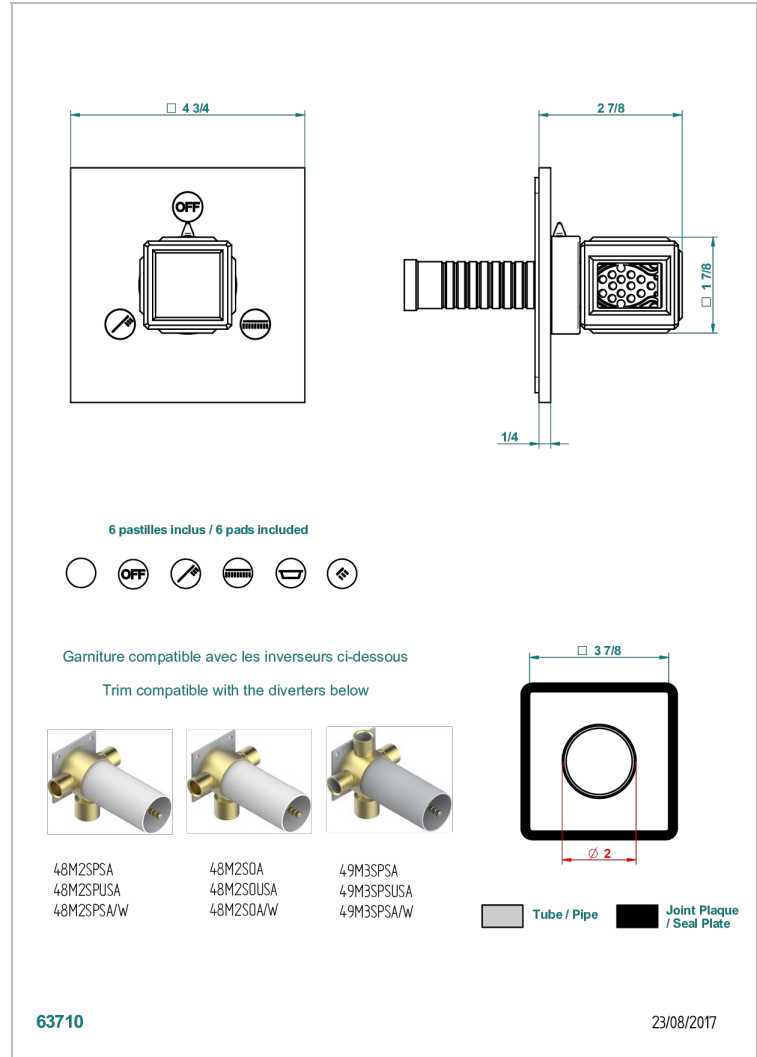

# METROPOLIS CRISTAL CLARO

A2A-48M2SB

Trim for wall mounted diverter, 2 ways - ref. 48M2 and 3 ways - ref. 49M3

THG  
PARIS

## CARACTERÍSTICAS

- Métropolis cristal claro
- Trim for wall mounted diverter, 2 ways - ref. 48M2 and 3 ways - ref. 49M3

## PRODUCTOS RELACIONADOS

- Ref. G00-48M2SOA Wall mounted 3-way diverter with ceramic cartridge for concealed installation- 1 inlet 3/4" and 2 outlets 1/2" without stop position, without trim
- Ref. G00-48M2SPSA Wall mounted 3-way diverter with ceramic cartridge for concealed installation, 1 inlet 3/4" and 2 outlets 1/2" with stop position, without trim
- Ref. G00-49M3SPSA Wall mounted 4-way diverter with ceramic cartridge for concealed installation- 1 inlet 3/4" and 3 outlets 1/2" with stop position, without trim