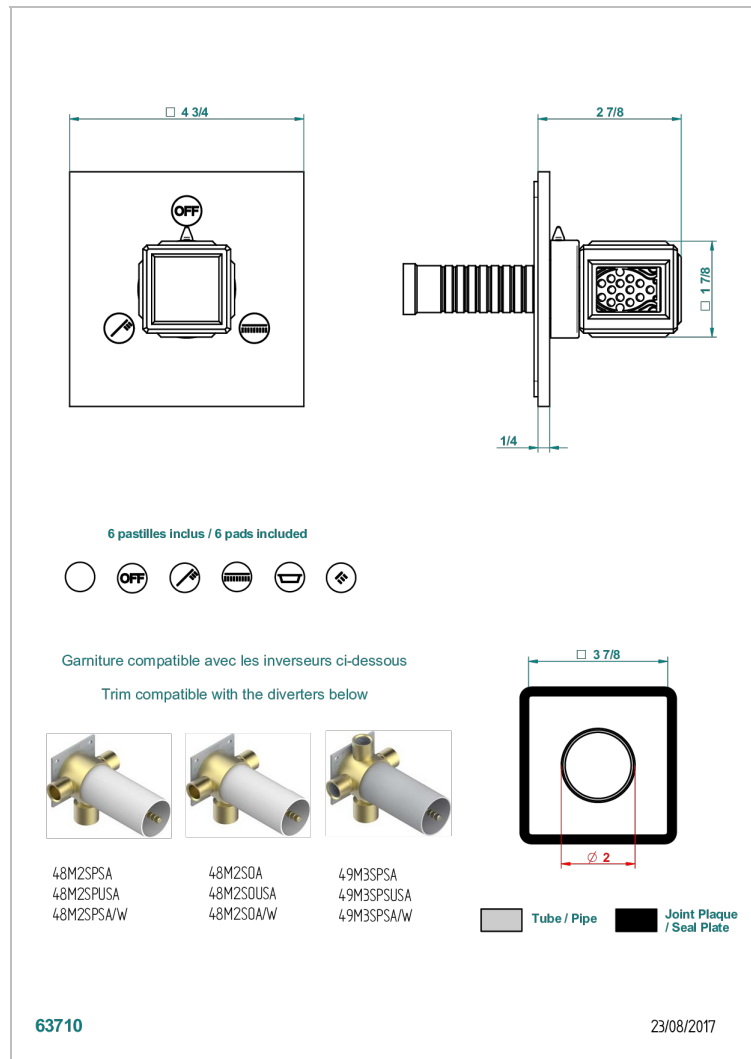

# METROPOLIS CLEAR CRYSTAL

A2A-48M2SB

Trim for wall mounted diverter, 2 ways - ref. 48M2 and 3 ways - ref. 49M3

## CHARACTERISTIC

- Métropolis Clear crystal
- Trim for wall mounted diverter, 2 ways - ref. 48M2 and 3 ways - ref. 49M3

## RELATED SKU'S

- Ref. G00-48M2SOA Wall mounted 3-way diverter with ceramic cartridge for concealed installation- 1 inlet 3/4" and 2 outlets 1/2" without stop position, without trim
- Ref. G00-48M2SPSA Wall mounted 3-way diverter with ceramic cartridge for concealed installation, 1 inlet 3/4" and 2 outlets 1/2" with stop position, without trim
- Ref. G00-49M3SPSA Wall mounted 4-way diverter with ceramic cartridge for concealed installation- 1 inlet 3/4" and 3 outlets 1/2" with stop position, without trim