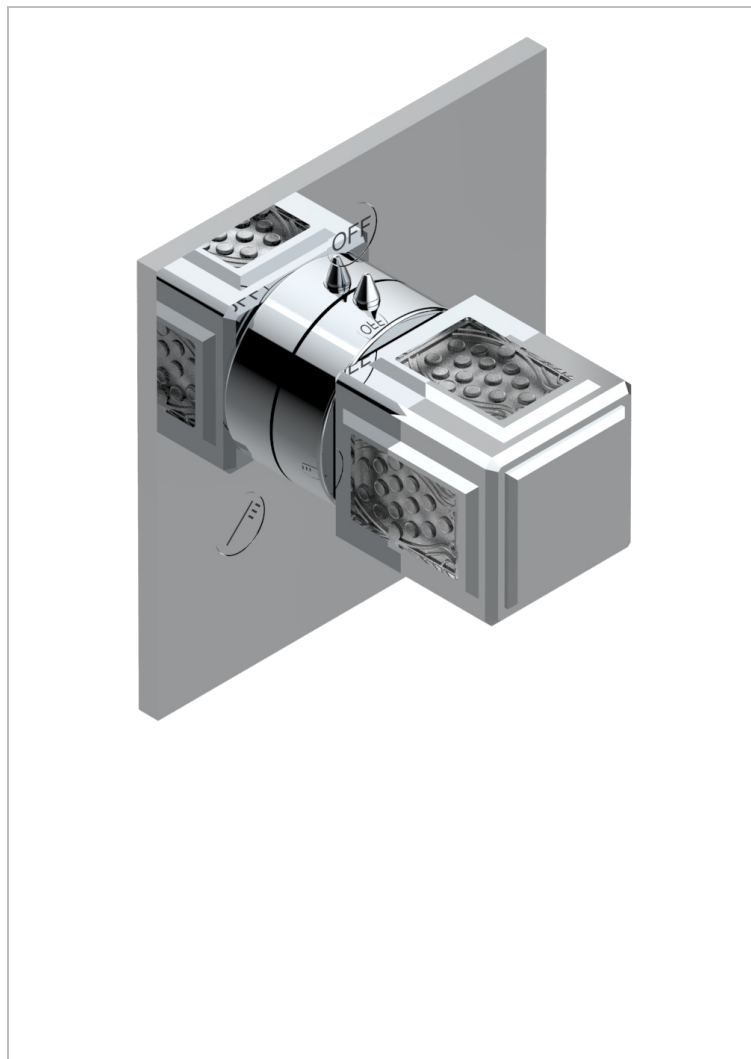

# METROPOLIS CLEAR CRYSTAL

A2A-48M2SB

Trim for wall mounted diverter, 2 ways - ref. 48M2 and 3 ways - ref. 49M3

## CHARACTERISTIC

- Métropolis Clear crystal
- Trim for wall mounted diverter, 2 ways - ref. 48M2 and 3 ways - ref. 49M3

## RELATED SKU'S

- Ref. G00-48M2SOA Wall mounted 3-way diverter with ceramic cartridge for concealed installation- 1 inlet 3/4" and 2 outlets 1/2" without stop position, without trim
- Ref. G00-48M2SPSA Wall mounted 3-way diverter with ceramic cartridge for concealed installation, 1 inlet 3/4" and 2 outlets 1/2" with stop position, without trim
- Ref. G00-49M3SPSA Wall mounted 4-way diverter with ceramic cartridge for concealed installation- 1 inlet 3/4" and 3 outlets 1/2" with stop position, without trim