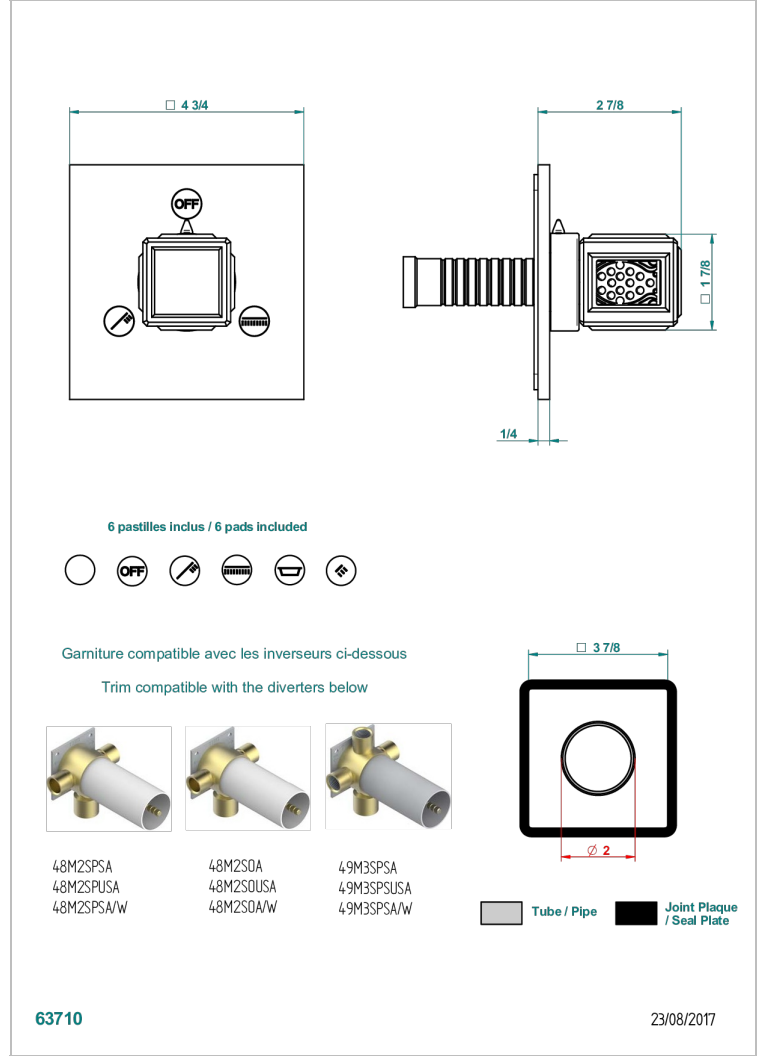

# METROPOLIS CLEAR CRYSTAL

A2A-48M2SB

Trim for wall mounted diverter, 2 ways - ref. 48M2 and 3 ways - ref. 49M3

## 特色

- Métropolis Clear crystal
- Trim for wall mounted diverter, 2 ways - ref. 48M2 and 3 ways - ref. 49M3

## 相关的SKU

- Ref. G00-48M2SOA Wall mounted 3-way diverter with ceramic cartridge for concealed installation- 1 inlet 3/4" and 2 outlets 1/2" without stop position, without trim
- Ref. G00-48M2SPSA Wall mounted 3-way diverter with ceramic cartridge for concealed installation, 1 inlet 3/4" and 2 outlets 1/2" with stop position, without trim
- Ref. G00-49M3SPSA Wall mounted 4-way diverter with ceramic cartridge for concealed installation- 1 inlet 3/4" and 3 outlets 1/2" with stop position, without trim