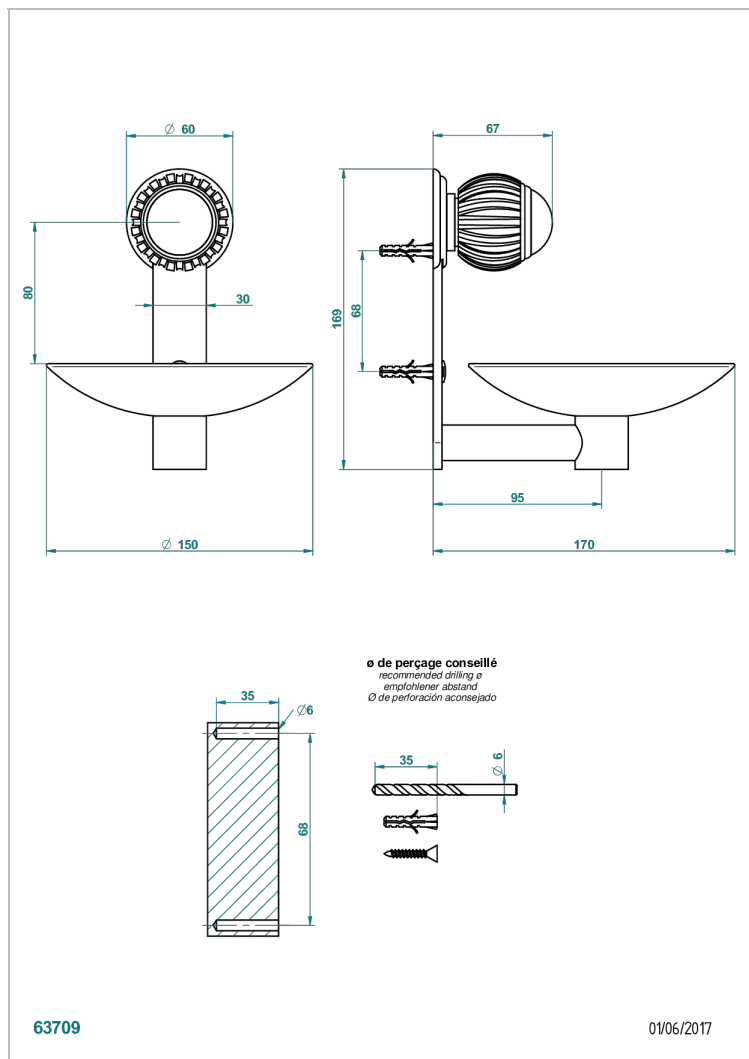

# VOGUE LAPIS LAZULI

A8S-546GM

Soap dish, wall mounted, 6" diameter

THG<sup>®</sup>  
PARIS

## CHARACTERISTIC

- Vogue Lapis Lazuli
- Soap dish, wall mounted, 6" diameter