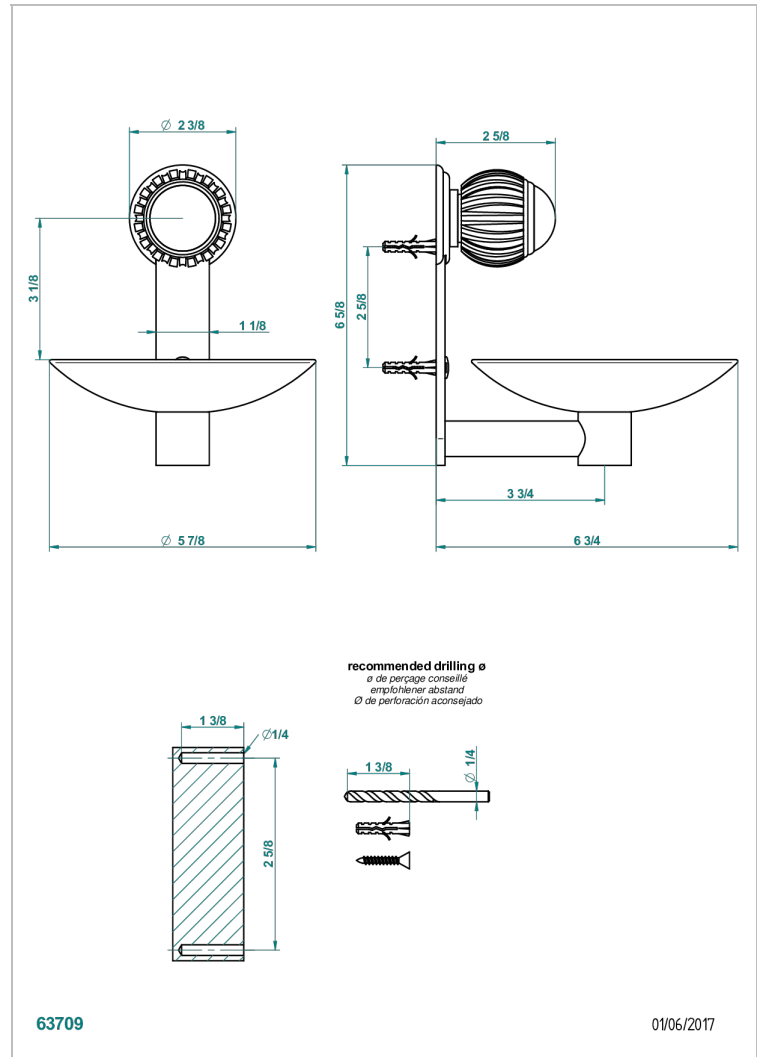

VOGUE LAPIS LAZULI

A8S-546GM

Soap dish, wall mounted, 6" diameter

CHARACTERISTIC

- Vogue Lapis Lazuli
- Soap dish, wall mounted, 6" diameter

AVAILABLE FINITIONS

Black ceram - D30
Blush PVD - H62
Brass color PVD - H49
Brown bronze color PVD - F33
Chrome polished - A02
Chrome polished / gold polished - G02