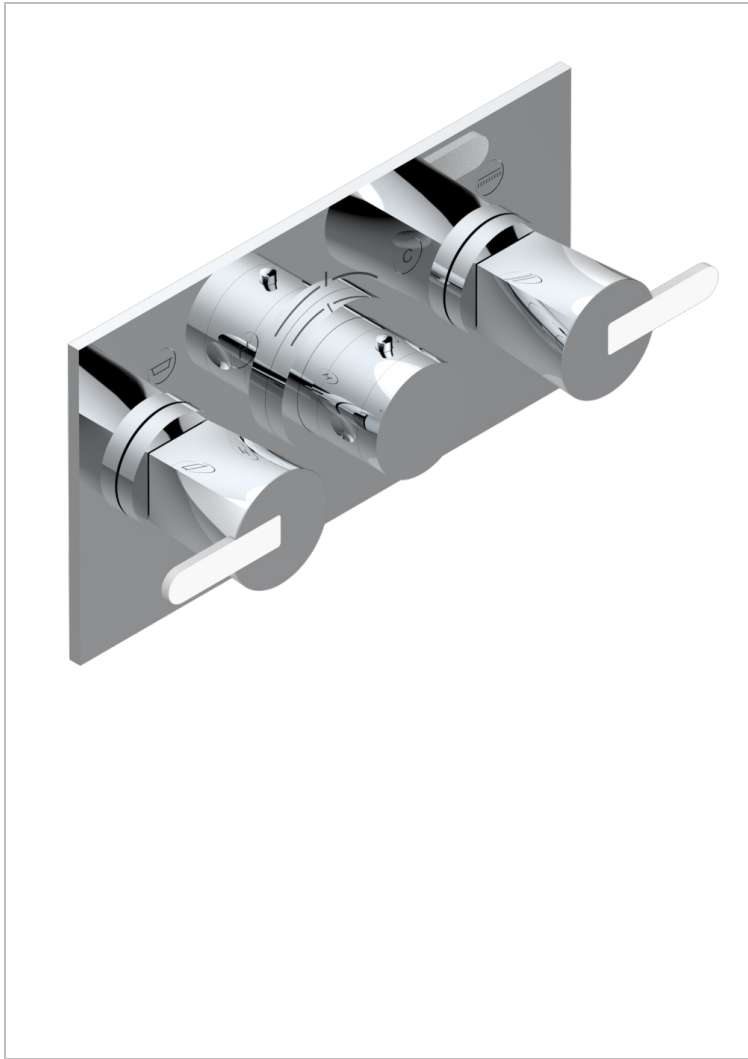

METAMORPHOSE WHITE CERAMIC

G6E-5401BEH

Trim for THG thermostat with 2 valves ref. 5 401AHM/US rough part supplied with fixing box , item to be installed horizontal

CHARACTERISTIC

- Métamorphose White Ceramic
- Trim for THG thermostat with 2 valves ref. 5 401AHM/US part supplied with fixing box , item to be installed horizontal

AVAILABLE FINITIONS

Black ceram - D30
Blush PVD - H62
Brass color PVD - H49
Brown bronze color PVD - F33
Chrome polished - A02
Copper antique matt, coated - H07

Gold color PVD - H52
Gold mat - F07
Gold polished - F01
Graphite PVD - H64
Light coated bronze - D01
Matt Umber PVD - H67