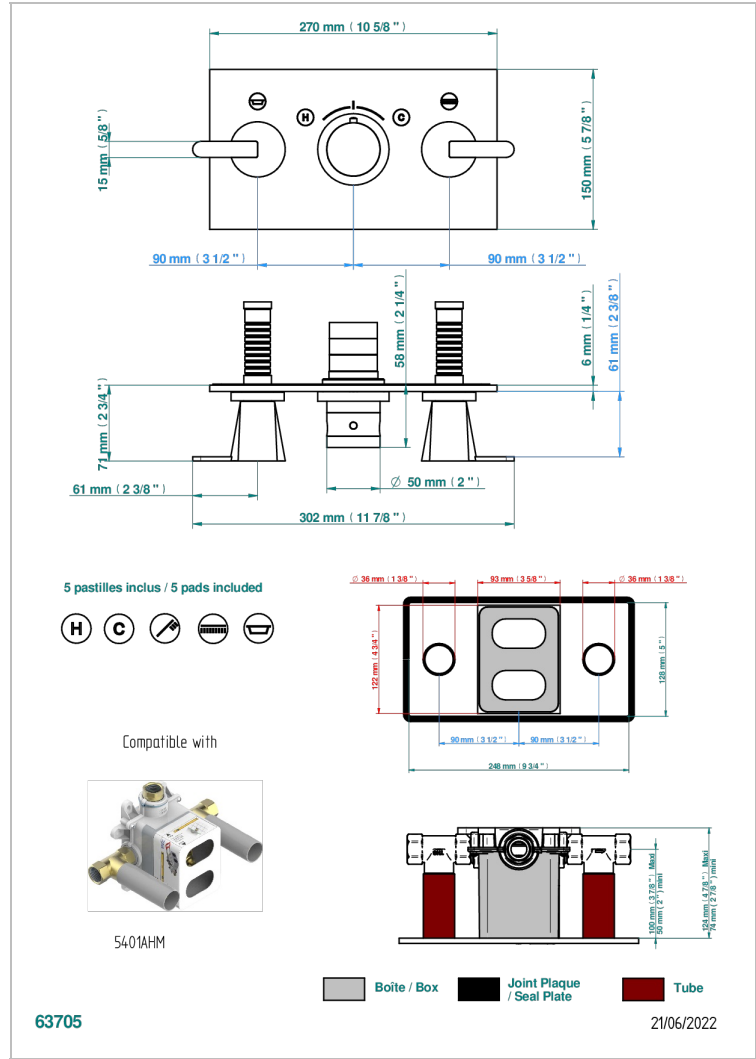

METAMORPHOSE WHITE CERAMIC

G6E-5401BEH

Trim for THG thermostat with 2 valves ref. 5 401AHM/US rough part supplied with fixing box , item to be installed horizontal

CHARACTERISTIC

- Métamorphose White Ceramic
- Trim for THG thermostat with 2 valves ref. 5 401AHM/US part supplied with fixing box , item to be installed horizontal