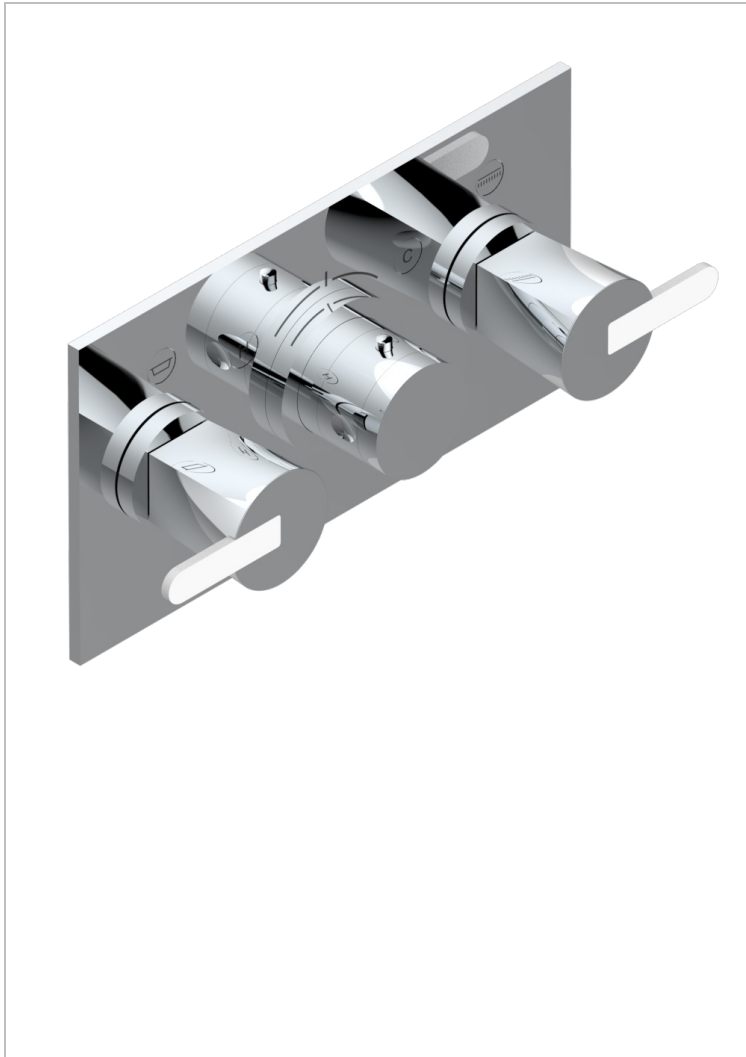

METAMORPHOSE WHITE CERAMIC

G6E-5401BEH

Trim for thermostatic mixer with 2 valves item to be installed horizontal . to adapt on 5 401AHC or 5 401AHM

CHARACTERISTIC

- Métamorphose White Ceramic
- Trim for thermostatic mixer with 2 valves item to be installed horizontal . to adapt on 5 401AHC or 5 401AHM

RELATED SKU'S

- Ref. G00-5401AHC 3/4" THG thermostat, 60 l/mn with two valves with wax cartridge delivered with a built-in box, without trim - to be installed horizontal (for installation with cross handle)
- Ref. G00-5401AHM 3/4" THG thermostat, 60 l/mn with two valves with wax cartridge delivered with a built-in box, without trim - to be installed horizontal (for installation with lever handle)

AVAILABLE FINITIONS

Antique nickel - H28
Black ceram - D30
Blush PVD - H62
Brass color PVD - H49
Brown bronze color PVD - F33
Gold color PVD - H52

Graphite PVD - H64
Lacquered light bronze - D01
Matt Umber PVD - H67
Matt blush PVD - H60
Matt brass color PVD - H50
Matt brown bronze color PVD - F34