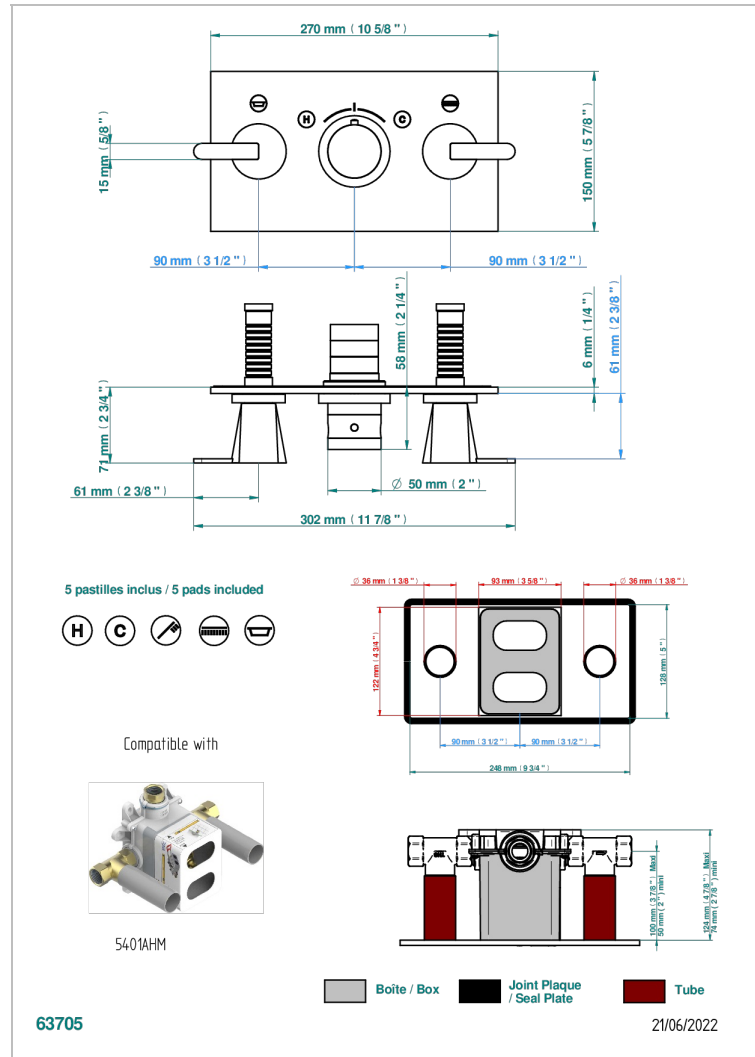

METAMORPHOSE WHITE CERAMIC

G6E-5401BEH

Trim for thermostatic mixer with 2 valves item to be installed horizontal . to adapt on 5 401AHC or 5 401AHM

CHARACTERISTIC

- Métamorphose White Ceramic
- Trim for thermostatic mixer with 2 valves item to be installed horizontal . to adapt on 5 401AHC or 5 401AHM

RELATED SKU'S

- Ref. G00-5401AHC 3/4" THG thermostat, 60 l/mn with two valves with wax cartridge delivered with a built-in box, without trim - to be installed horizontal (for installation with cross handle)
- Ref. G00-5401AHM 3/4" THG thermostat, 60 l/mn with two valves with wax cartridge delivered with a built-in box, without trim - to be installed horizontal (for installation with lever handle)