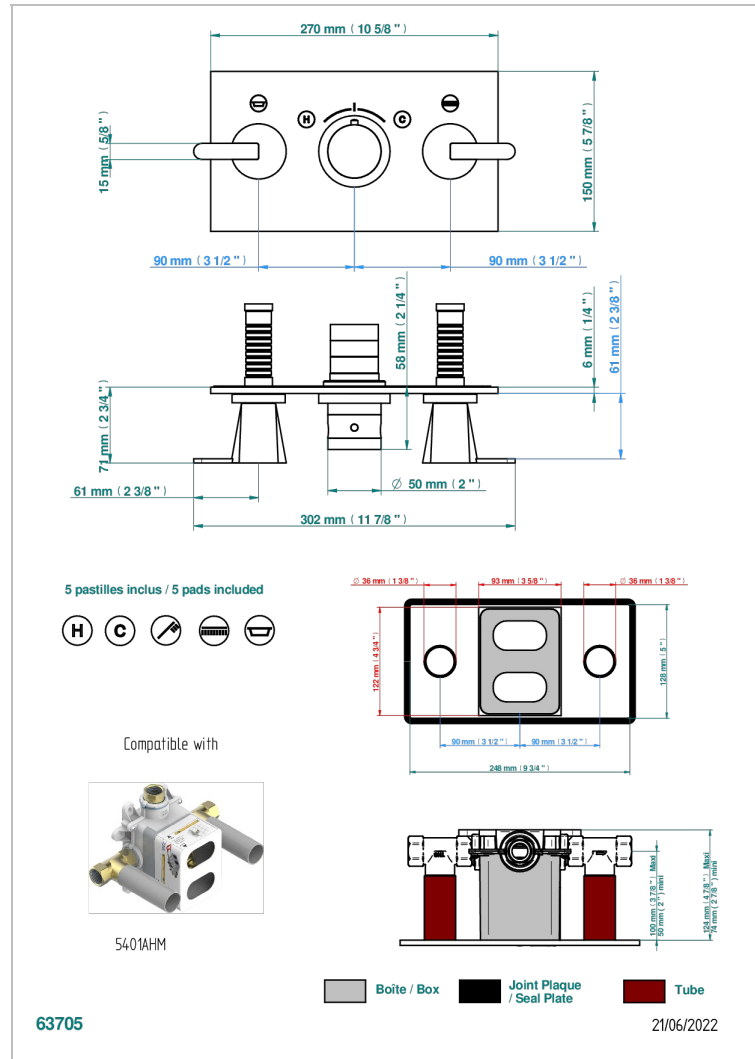

METAMORPHOSE WHITE CERAMIC

G6E-5401BEH

Trim for thermostatic mixer with 2 valves item to be installed horizontal . to adapt on 5 401AHC or 5 401AHM

CHARACTERISTIC

- Métamorphose White Ceramic
- Trim for thermostatic mixer with 2 valves item to be installed horizontal . to adapt on 5 401AHC or 5 401AHM

RELATED SKU'S

- Ref. G00-5401AHC 3/4" THG thermostat, 60 l/mn with two valves with wax cartridge delivered with a built-in box, without trim - to be installed horizontal (for installation with cross handle)
- Ref. G00-5401AHM 3/4" THG thermostat, 60 l/mn with two valves with wax cartridge delivered with a built-in box, without trim - to be installed horizontal (for installation with lever handle)