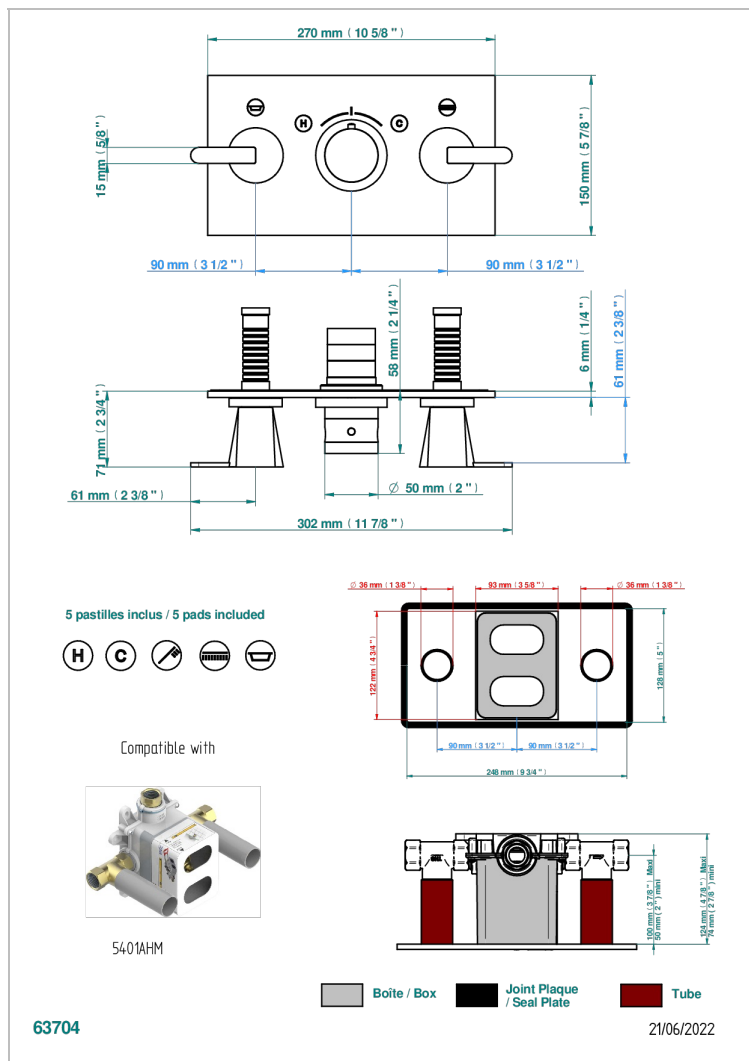

METAMORPHOSE, CERAMICA NEGRA

G6D-5401BEH

Trim for thermostatic mixer with 2 valves item to be installed horizontal . to adapt on 5 401AHC or 5 401AHM

CARACTERÍSTICAS

- Métamorphose, ceràmica negra
- Trim for thermostatic mixer with 2 valves item to be installed horizontal . to adapt on 5 401AHC or 5 401AHM