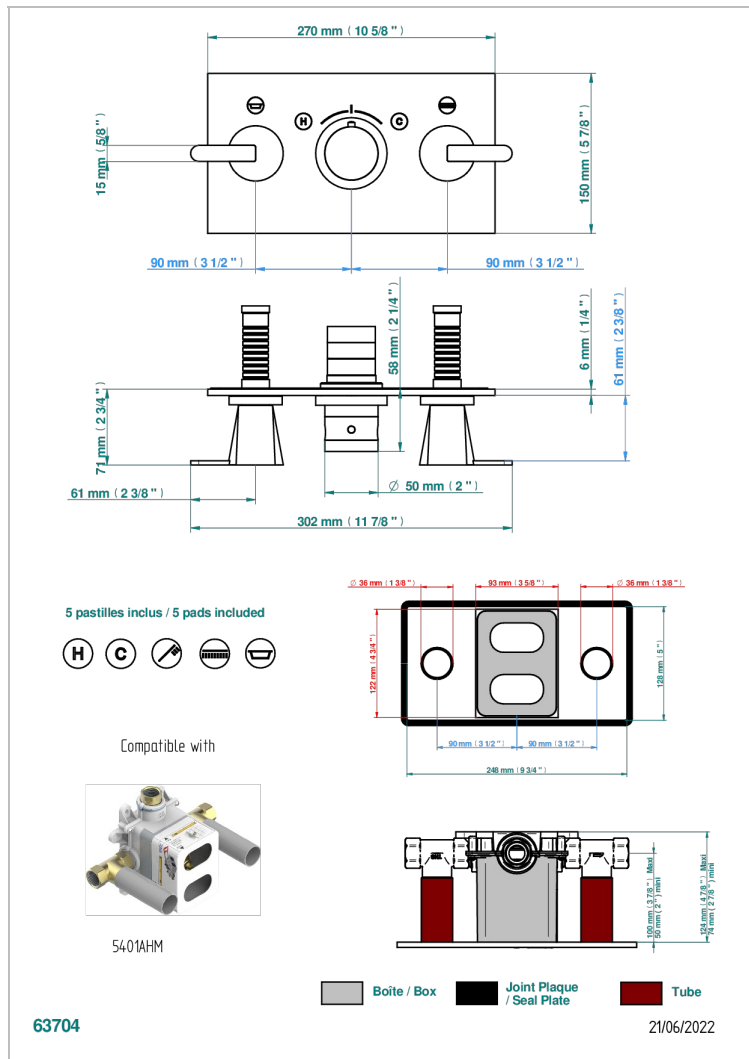

# METAMORPHOSE BLACK CERAMIC

G6D-5401BEH

Trim for THG thermostat with 2 valves ref. 5 401AHM/US rough part supplied with fixing box , item to be installed horizontal

## CHARACTERISTIC

- Métamorphose Black Ceramic
- Trim for THG thermostat with 2 valves ref. 5 401AHM/US rough part supplied with fixing box , item to be installed horizontal