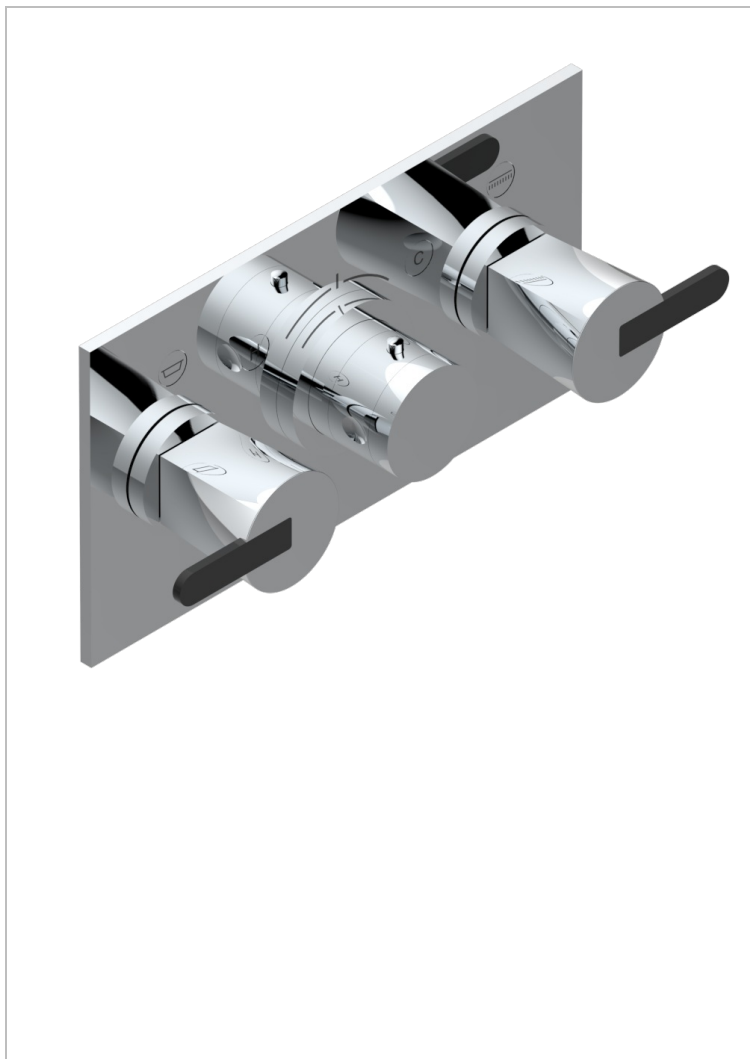

# METAMORPHOSE BLACK CERAMIC

G6D-5401BEH

Trim for THG thermostat with 2 valves ref. 5 401AHM/US rough part supplied with fixing box , item to be installed horizontal

## CHARACTERISTIC

- Métamorphose Black Ceramic
- Trim for THG thermostat with 2 valves ref. 5 401AHM/US rough part supplied with fixing box , item to be installed horizontal