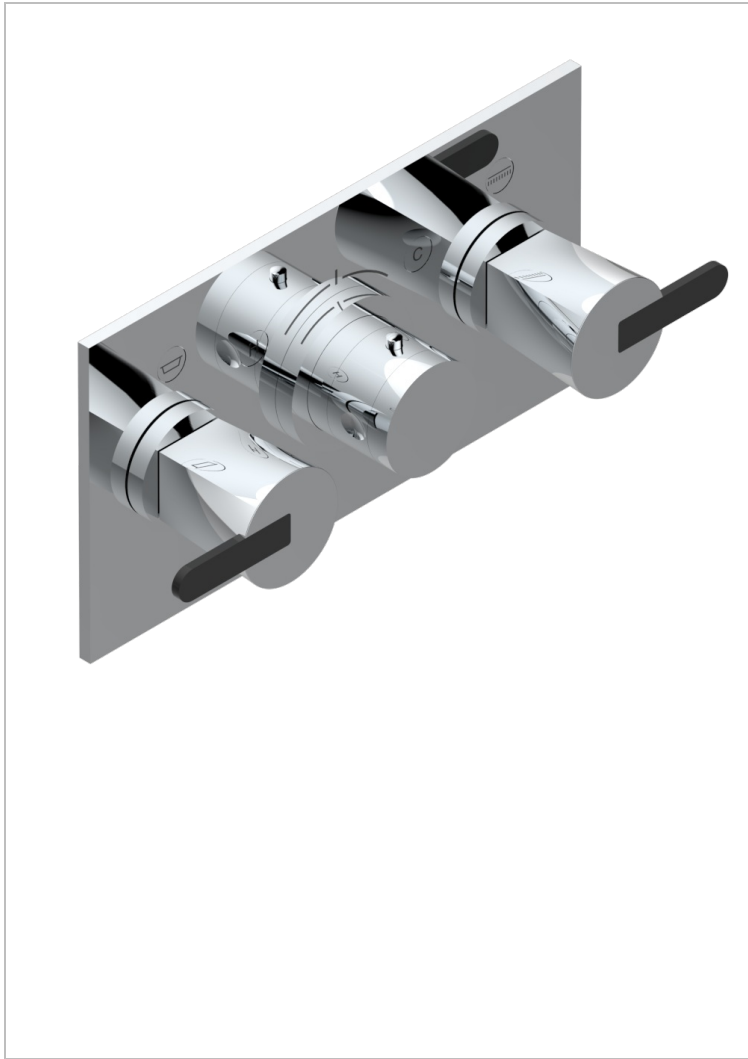

# METAMORPHOSE BLACK CERAMIC

G6D-5401BEH

Trim for thermostatic mixer with 2 valves item to be installed horizontal . to adapt on 5 401AHC or 5 401AHM

## CHARACTERISTIC

- Métamorphose Black Ceramic
- Trim for thermostatic mixer with 2 valves item to be installed horizontal . to adapt on 5 401AHC or 5 401AHM

## RELATED SKU'S

- Ref. G00-5401AHC 3/4" THG thermostat, 60 l/mn with two valves with wax cartridge delivered with a built-in box, without trim - to be installed horizontal ( for installation with cross handle)
- Ref. G00-5401AHM 3/4" THG thermostat, 60 l/mn with two valves with wax cartridge delivered with a built-in box, without trim - to be installed horizontal ( for installation with lever handle)