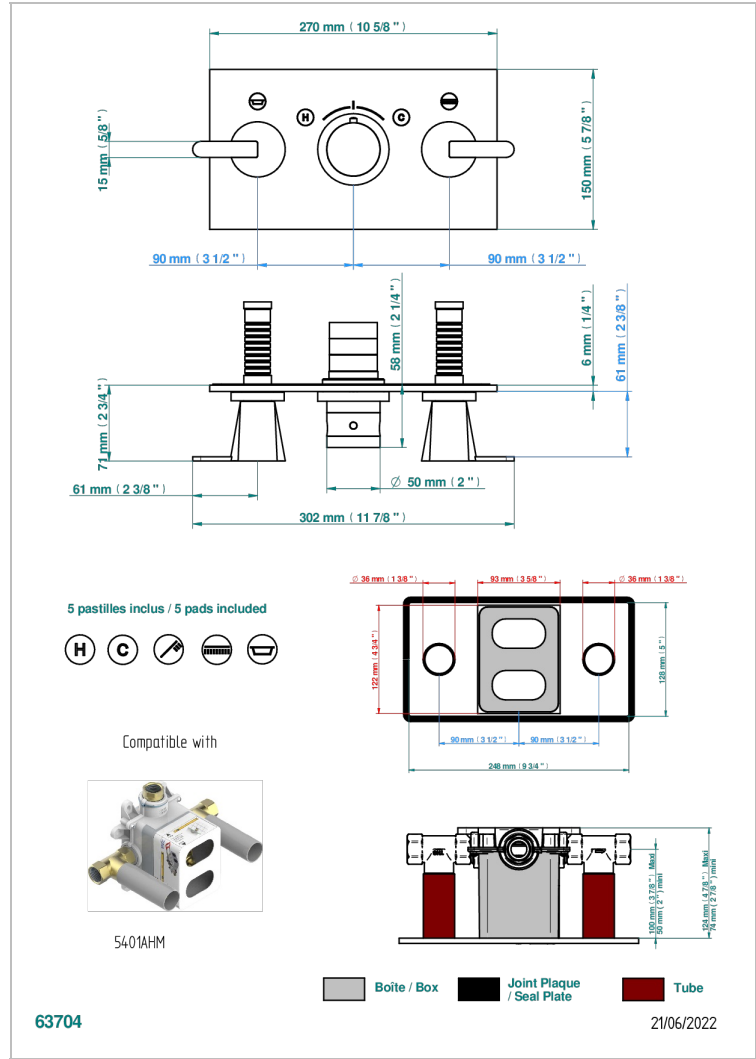

# METAMORPHOSE BLACK CERAMIC

G6D-5401BEH

Trim for thermostatic mixer with 2 valves item to be installed horizontal . to adapt on 5 401AHC or 5 401AHM

## CHARACTERISTIC

- Métamorphose Black Ceramic
- Trim for thermostatic mixer with 2 valves item to be installed horizontal . to adapt on 5 401AHC or 5 401AHM

## RELATED SKU'S

- Ref. G00-5401AHC 3/4" THG thermostat, 60 l/mn with two valves with wax cartridge delivered with a built-in box, without trim - to be installed horizontal ( for installation with cross handle)
- Ref. G00-5401AHM 3/4" THG thermostat, 60 l/mn with two valves with wax cartridge delivered with a built-in box, without trim - to be installed horizontal ( for installation with lever handle)