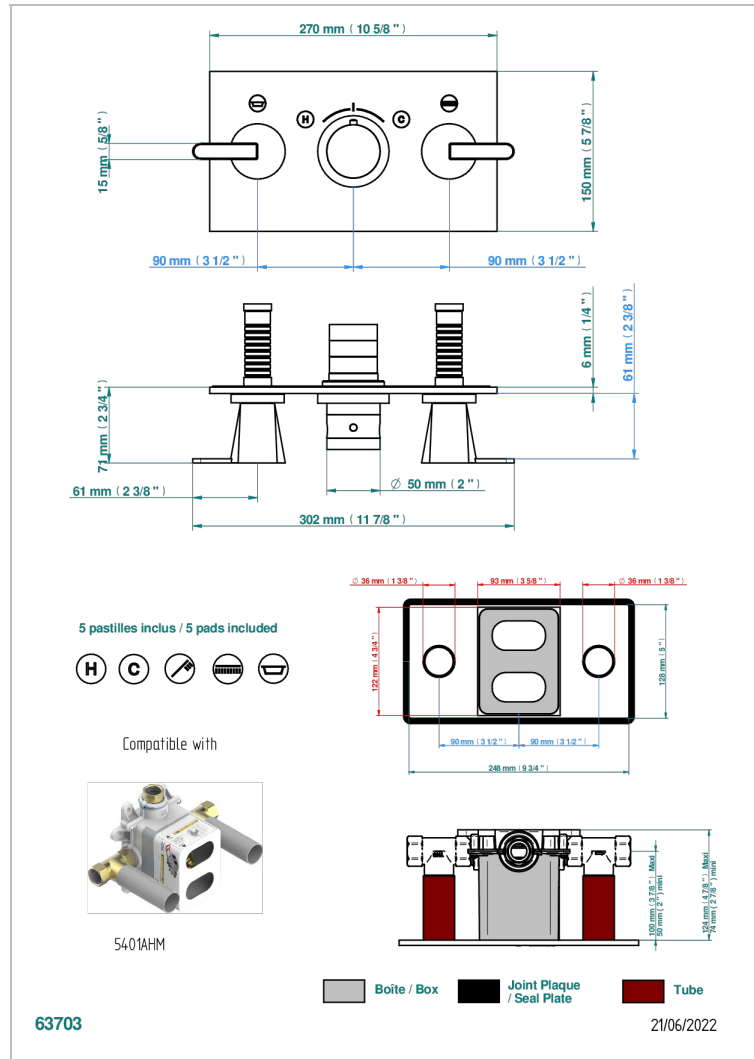

METAMORPHOSE, CARBONO

G6C-5401BEH

Trim for thermostatic mixer with 2 valves item to be installed horizontal . to adapt on 5 401AHC or 5 401AHM

CARACTERÍSTICAS

- Métamorphose, carbono
- Trim for thermostatic mixer with 2 valves item to be installed horizontal . to adapt on 5 401AHC or 5 401AHM