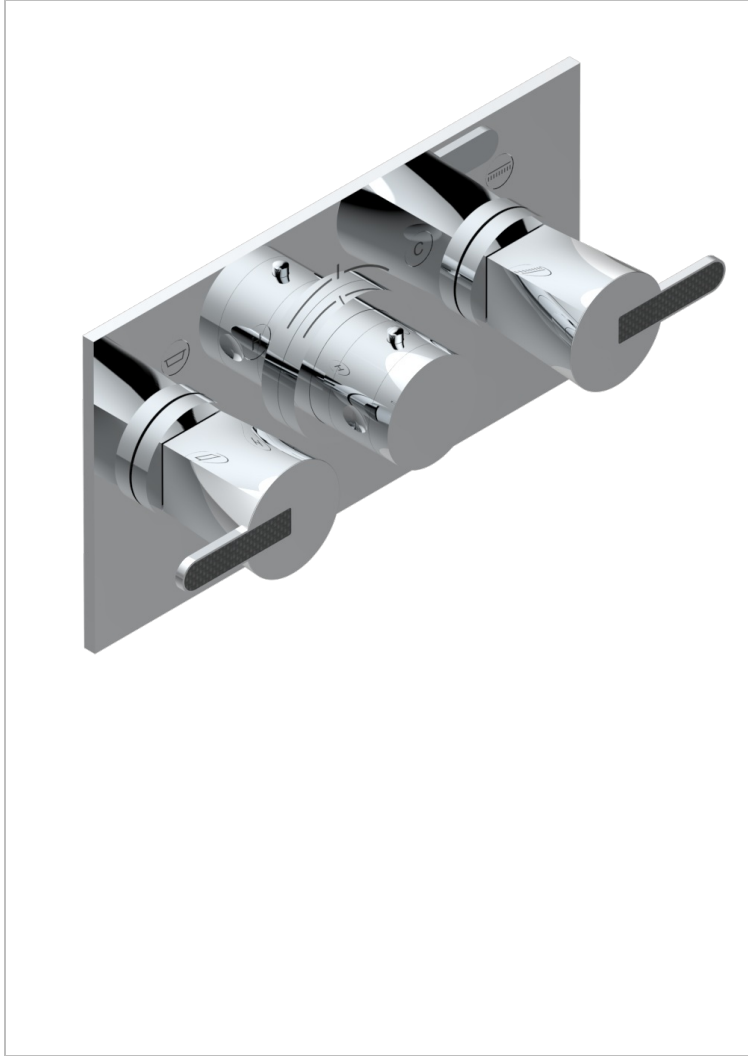

METAMORPHOSE CARBON

G6C-5401BEH

THG[®]
PARIS

Trim for THG thermostat with 2 valves ref. 5 401AHM/US rough part supplied with fixing box , item to be installed horizontal

CHARACTERISTIC

- Métamorphose Carbon
- Trim for THG thermostat with 2 valves ref. 5 401AHM/US rough part supplied with fixing box , item to be installed horizontal

AVAILABLE FINITIONS

- | | | | | |
|-----------------------------------|---------------------------|------------------------------------|------------------------------------|----------------------|
| Black ceram - D30 | Gold color PVD - H52 | Matt blush PVD - H60 | Matt nickel (American satin) - CO1 | Soft matt gold - F31 |
| Blush PVD - H62 | Gold mat - F07 | Matt brass color PVD - H50 | Matt nickel color PVD - H56 | Umber PVD - H66 |
| Brass color PVD - H49 | Gold polished - F01 | Matt brown bronze color PVD - F34 | Nickel antique / Sovereign - H28 | |
| Brown bronze color PVD - F33 | Graphite PVD - H64 | Matt chrome (American satin) - CO2 | Nickel color PVD - H55 | |
| Chrome polished - A02 | Light coated bronze - D01 | Matt gold color PVD - H53 | Nickel polished - B01 | |
| Copper antique matt, coated - H07 | Matt Umber PVD - H67 | Matt graphite PVD - H65 | Soft gold - F30 | |