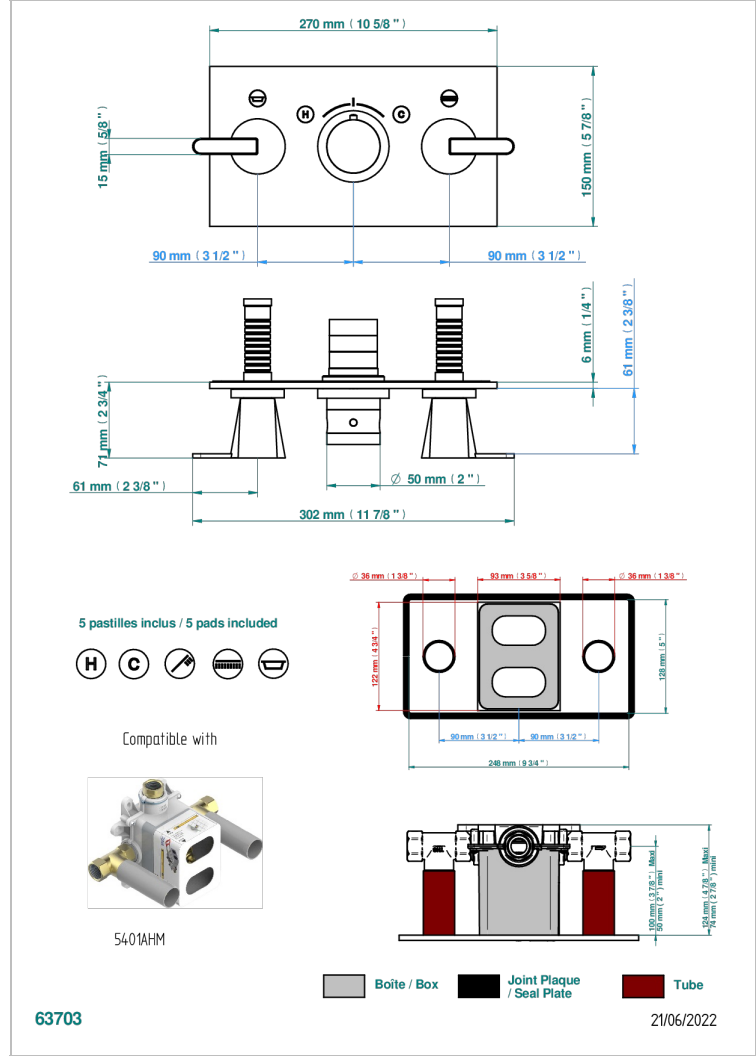

METAMORPHOSE CARBON

G6C-5401BEH

THG[®]
PARIS

Trim for THG thermostat with 2 valves ref. 5 401AHM/US rough part supplied with fixing box , item to be installed horizontal

CHARACTERISTIC

- Métamorphose Carbon
- Trim for THG thermostat with 2 valves ref. 5 401AHM/US rough part supplied with fixing box , item to be installed horizontal

AVAILABLE FINITIONS

- | | | | | |
|-----------------------------------|---------------------------|------------------------------------|------------------------------------|----------------------|
| Black ceram - D30 | Gold color PVD - H52 | Matt blush PVD - H60 | Matt nickel (American satin) - CO1 | Soft matt gold - F31 |
| Blush PVD - H62 | Gold mat - F07 | Matt brass color PVD - H50 | Matt nickel color PVD - H56 | Umber PVD - H66 |
| Brass color PVD - H49 | Gold polished - F01 | Matt brown bronze color PVD - F34 | Nickel antique / Sovereign - H28 | |
| Brown bronze color PVD - F33 | Graphite PVD - H64 | Matt chrome (American satin) - CO2 | Nickel color PVD - H55 | |
| Chrome polished - A02 | Light coated bronze - D01 | Matt gold color PVD - H53 | Nickel polished - B01 | |
| Copper antique matt, coated - H07 | Matt Umber PVD - H67 | Matt graphite PVD - H65 | Soft gold - F30 | |