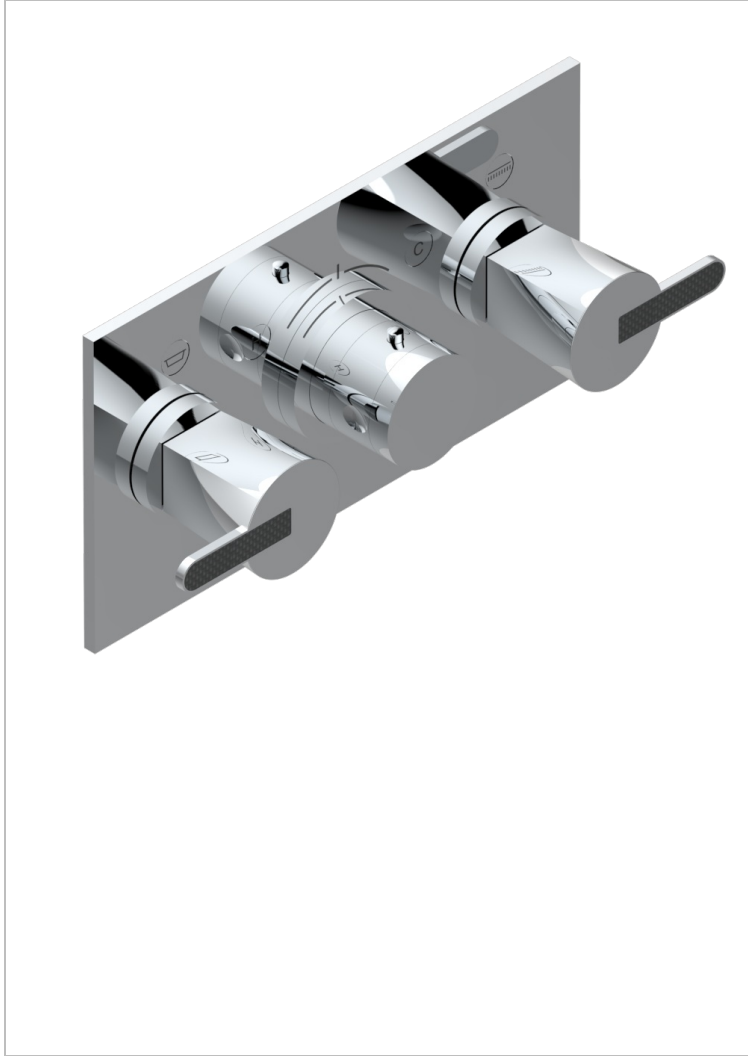

METAMORPHOSE CARBON

G6C-5401BEH

THG
PARIS

Trim for thermostatic mixer with 2 valves item to be installed horizontal . to adapt on 5 401AHC or 5 401AHM

CHARACTERISTIC

- Métamorphose Carbon
- Trim for thermostatic mixer with 2 valves item to be installed horizontal . to adapt on 5 401AHC or 5 401AHM

RELATED SKU'S

- Ref. G00-5401AHC 3/4" THG thermostat, 60 l/mn with two valves with wax cartridge delivered with a built-in box, without trim - to be installed horizontal (for installation with cross handle)
- Ref. G00-5401AHM 3/4" THG thermostat, 60 l/mn with two valves with wax cartridge delivered with a built-in box, without trim - to be installed horizontal (for installation with lever handle)