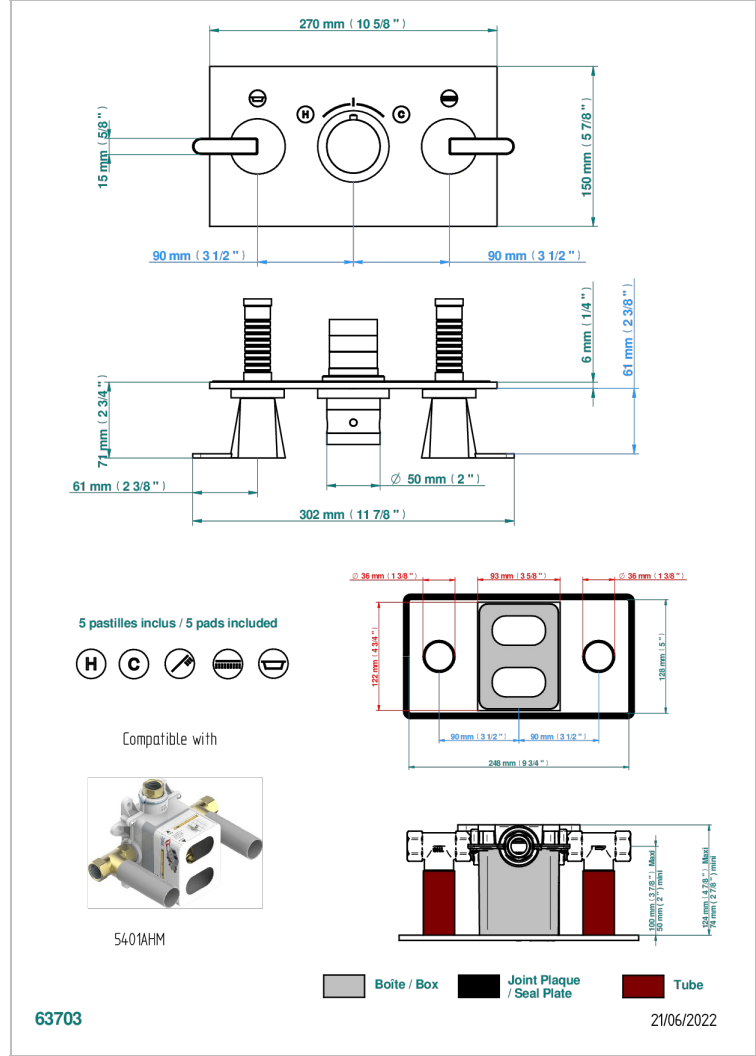

METAMORPHOSE CARBON

G6C-5401BEH

THG
PARIS

Trim for thermostatic mixer with 2 valves item to be installed horizontal . to adapt on 5 401AHC or 5 401AHM

CHARACTERISTIC

- Métamorphose Carbon
- Trim for thermostatic mixer with 2 valves item to be installed horizontal . to adapt on 5 401AHC or 5 401AHM

RELATED SKU'S

- Ref. G00-5401AHC 3/4" THG thermostat, 60 l/mn with two valves with wax cartridge delivered with a built-in box, without trim - to be installed horizontal (for installation with cross handle)
- Ref. G00-5401AHM 3/4" THG thermostat, 60 l/mn with two valves with wax cartridge delivered with a built-in box, without trim - to be installed horizontal (for installation with lever handle)