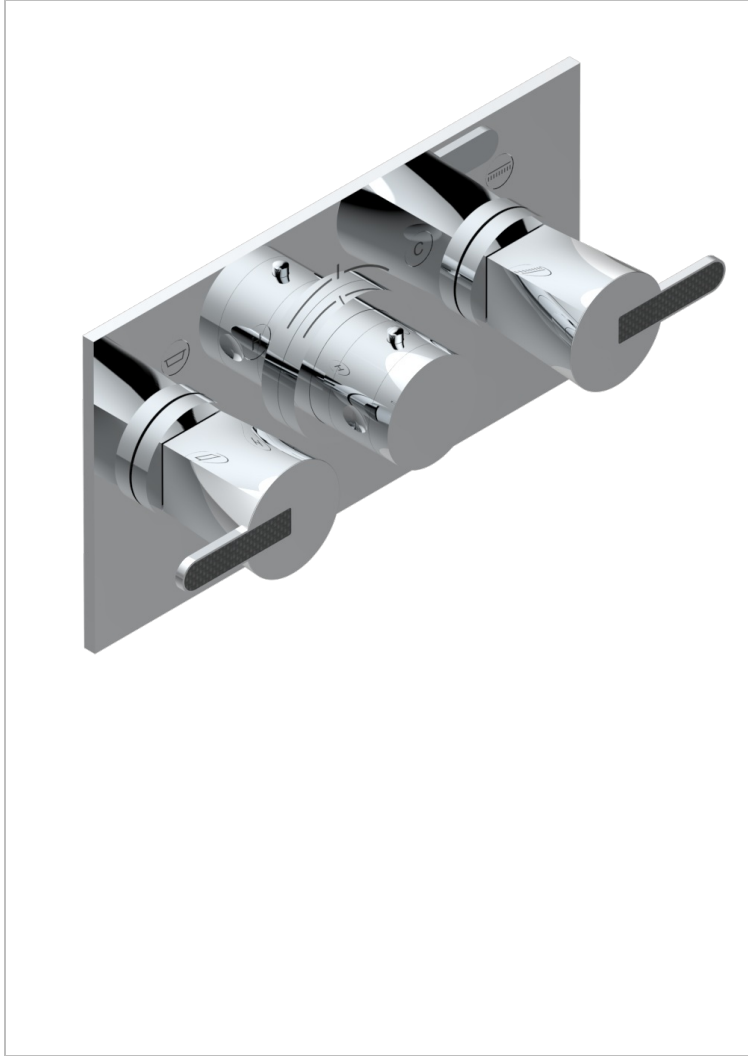

# METAMORPHOSE CARBON

G6C-5401BEH

THG  
PARIS

Trim for thermostatic mixer with 2 valves item to be installed horizontal . to adapt on 5 401AHC or 5 401AHM

## CHARACTERISTIC

- Métamorphose Carbon
- Trim for thermostatic mixer with 2 valves item to be installed horizontal . to adapt on 5 401AHC or 5 401AHM

## RELATED SKU'S

- Ref. G00-5401AHC 3/4" THG thermostat, 60 l/mn with two valves with wax cartridge delivered with a built-in box, without trim - to be installed horizontal ( for installation with cross handle)
- Ref. G00-5401AHM 3/4" THG thermostat, 60 l/mn with two valves with wax cartridge delivered with a built-in box, without trim - to be installed horizontal ( for installation with lever handle)