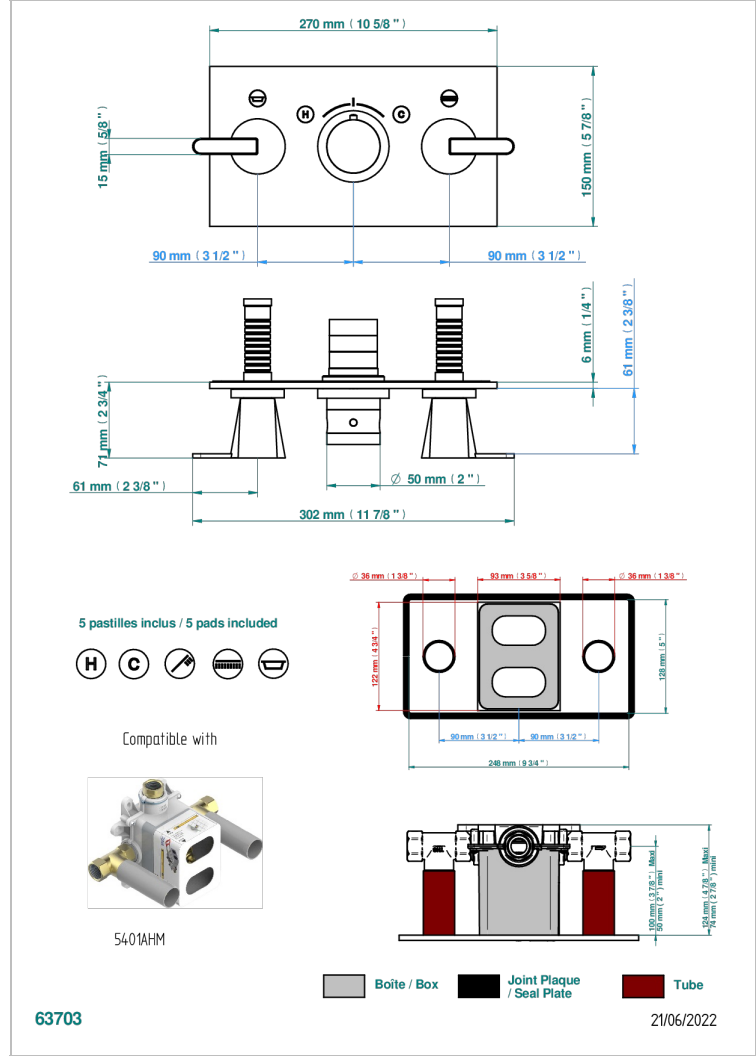

# METAMORPHOSE CARBON

G6C-5401BEH

THG  
PARIS

Trim for thermostatic mixer with 2 valves item to be installed horizontal . to adapt on 5 401AHC or 5 401AHM

## CHARACTERISTIC

- Métamorphose Carbon
- Trim for thermostatic mixer with 2 valves item to be installed horizontal . to adapt on 5 401AHC or 5 401AHM

## RELATED SKU'S

- Ref. G00-5401AHC 3/4" THG thermostat, 60 l/mn with two valves with wax cartridge delivered with a built-in box, without trim - to be installed horizontal ( for installation with cross handle)
- Ref. G00-5401AHM 3/4" THG thermostat, 60 l/mn with two valves with wax cartridge delivered with a built-in box, without trim - to be installed horizontal ( for installation with lever handle)