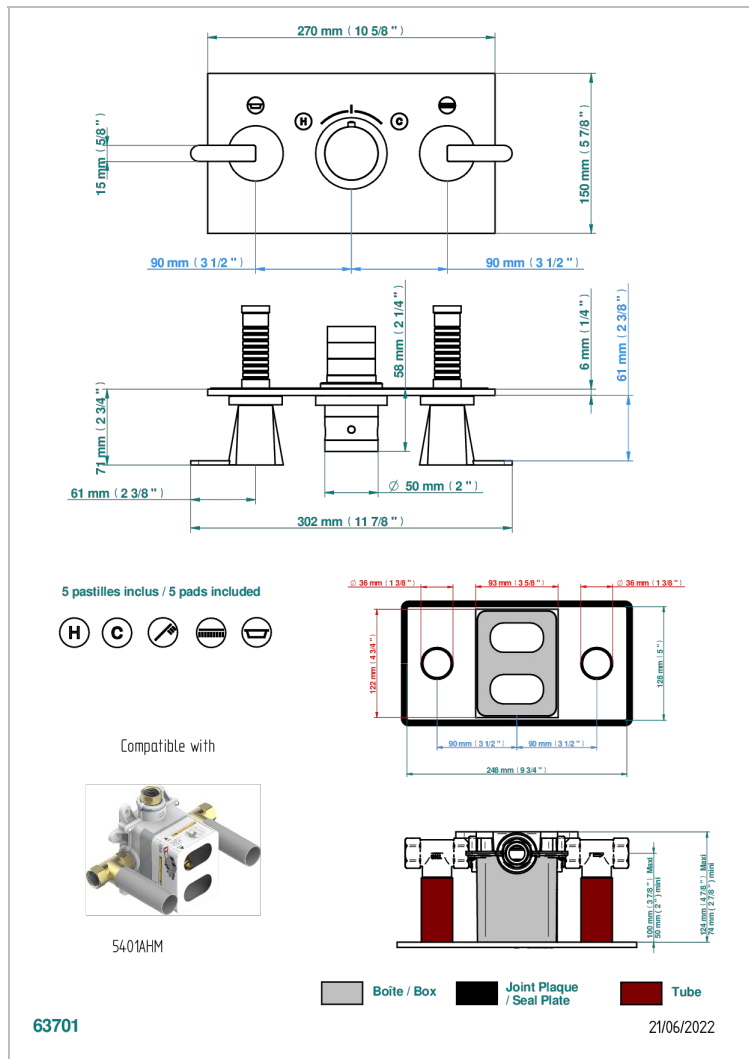

METAMORPHOSE CON MANETAS

G6B-5401BEH

Trim for thermostatic mixer with 2 valves item to be installed horizontal . to adapt on 5 401AHC or 5 401AHM

CARACTERÍSTICAS

- Métamorphose con manetas
- Trim for thermostatic mixer with 2 valves item to be installed horizontal . to adapt on 5 401AHC or 5 401AHM