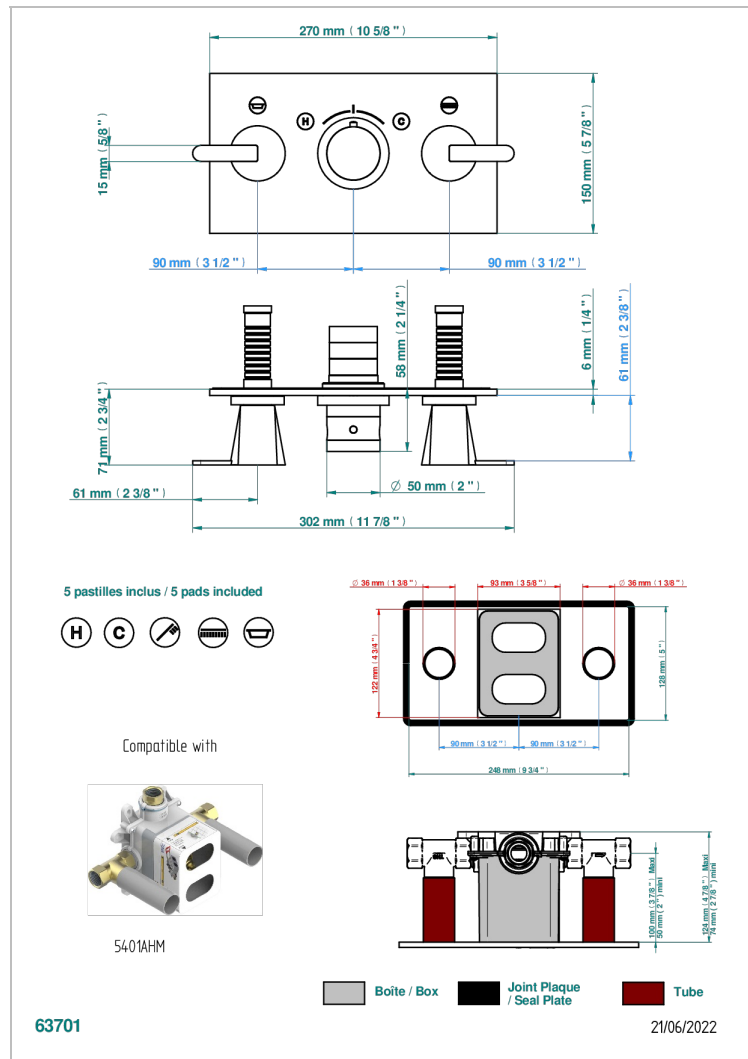

METAMORPHOSE WITH LEVER HANDLES

G6B-5401BEH

Trim for THG thermostat with 2 valves ref. 5 401AHM/US rough part supplied with fixing box , item to be installed horizontal

CHARACTERISTIC

- Métamorphose with lever handles
- Trim for THG thermostat with 2 valves ref. 5 401AHM/US rough part supplied with fixing box , item to be installed horizontal