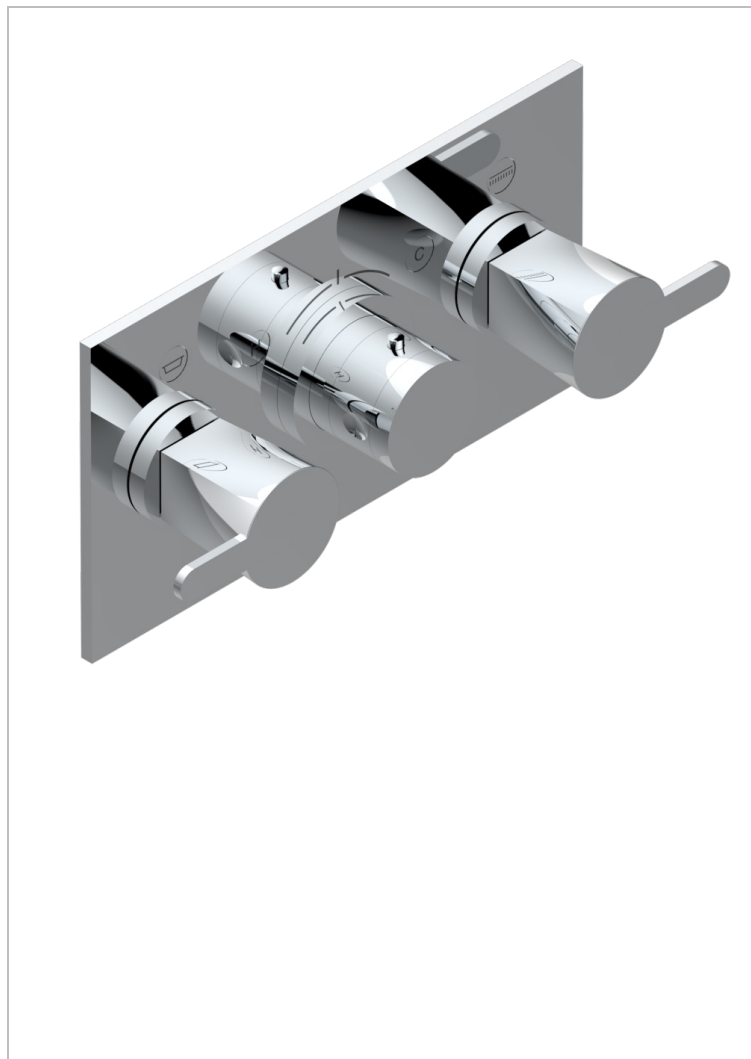

METAMORPHOSE WITH LEVER HANDLES

G6B-5401BEH

Trim for THG thermostat with 2 valves ref. 5 401AHM/US rough part supplied with fixing box , item to be installed horizontal

CHARACTERISTIC

- Métamorphose with lever handles
- Trim for THG thermostat with 2 valves ref. 5 401AHM/US rough part supplied with fixing box , item to be installed horizontal