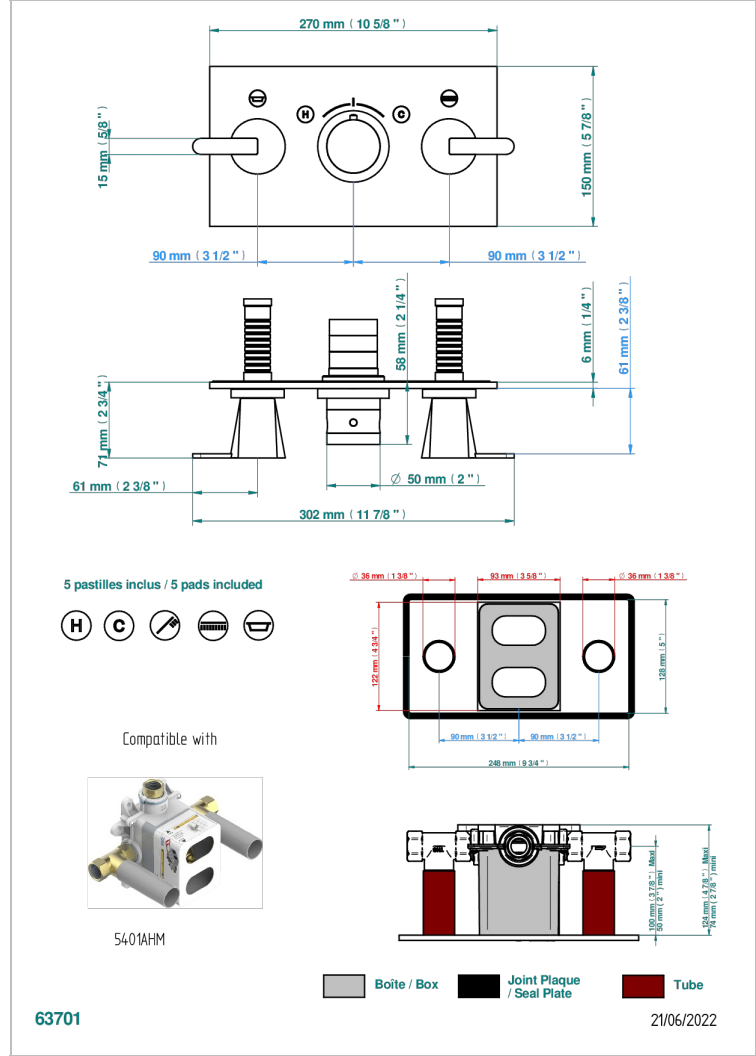

# METAMORPHOSE WITH LEVER

G6B-5401BEH

THG<sup>®</sup>  
PARIS

Trim for thermostatic mixer with 2 valves item to be installed horizontal . to adapt on 5 401AHC or 5 401AHM

## CHARACTERISTIC

- Métamorphose with lever
- Trim for thermostatic mixer with 2 valves item to be installed horizontal . to adapt on 5 401AHC or 5 401AHM

## RELATED SKU'S

- Ref. G00-5401AHC 3/4" THG thermostat, 60 l/mn with two valves with wax cartridge delivered with a built-in box, without trim - to be installed horizontal ( for installation with cross handle)
- Ref. G00-5401AHM 3/4" THG thermostat, 60 l/mn with two valves with wax cartridge delivered with a built-in box, without trim - to be installed horizontal ( for installation with lever handle)