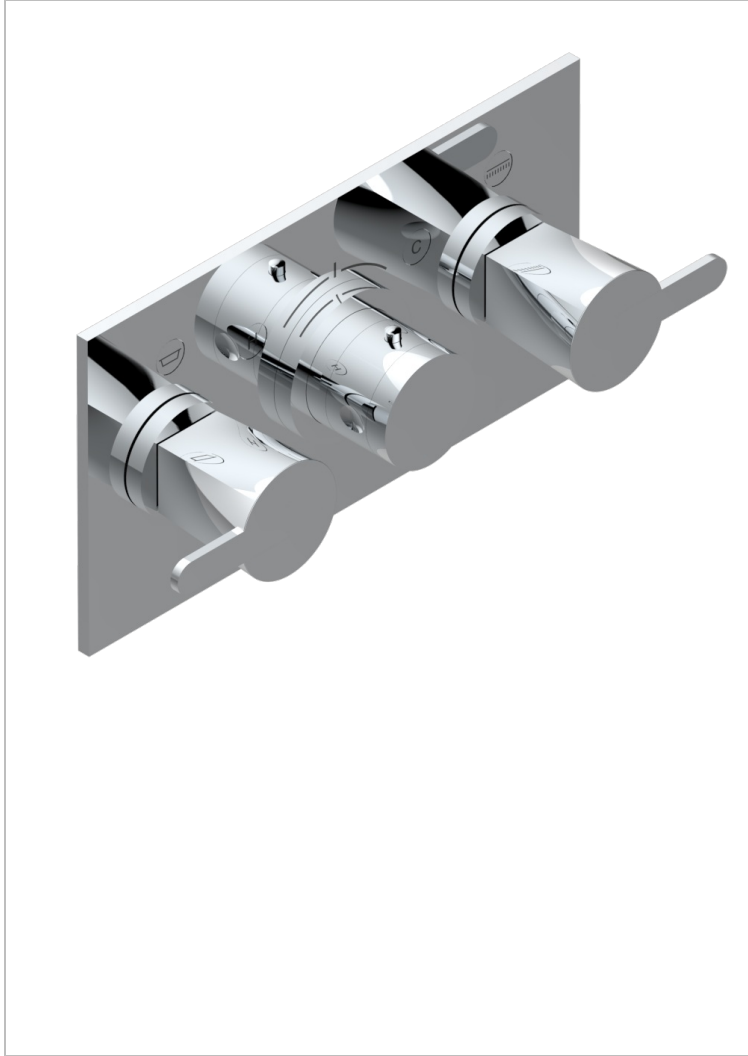

# METAMORPHOSE WITH LEVER

G6B-5401BEH

THG<sup>®</sup>  
PARIS

Trim for thermostatic mixer with 2 valves item to be installed horizontal . to adapt on 5 401AHC or 5 401AHM

## CHARACTERISTIC

- Métamorphose with lever
- Trim for thermostatic mixer with 2 valves item to be installed horizontal . to adapt on 5 401AHC or 5 401AHM

## RELATED SKU'S

- Ref. G00-5401AHC 3/4" THG thermostat, 60 l/mn with two valves with wax cartridge delivered with a built-in box, without trim - to be installed horizontal ( for installation with cross handle)
- Ref. G00-5401AHM 3/4" THG thermostat, 60 l/mn with two valves with wax cartridge delivered with a built-in box, without trim - to be installed horizontal ( for installation with lever handle)