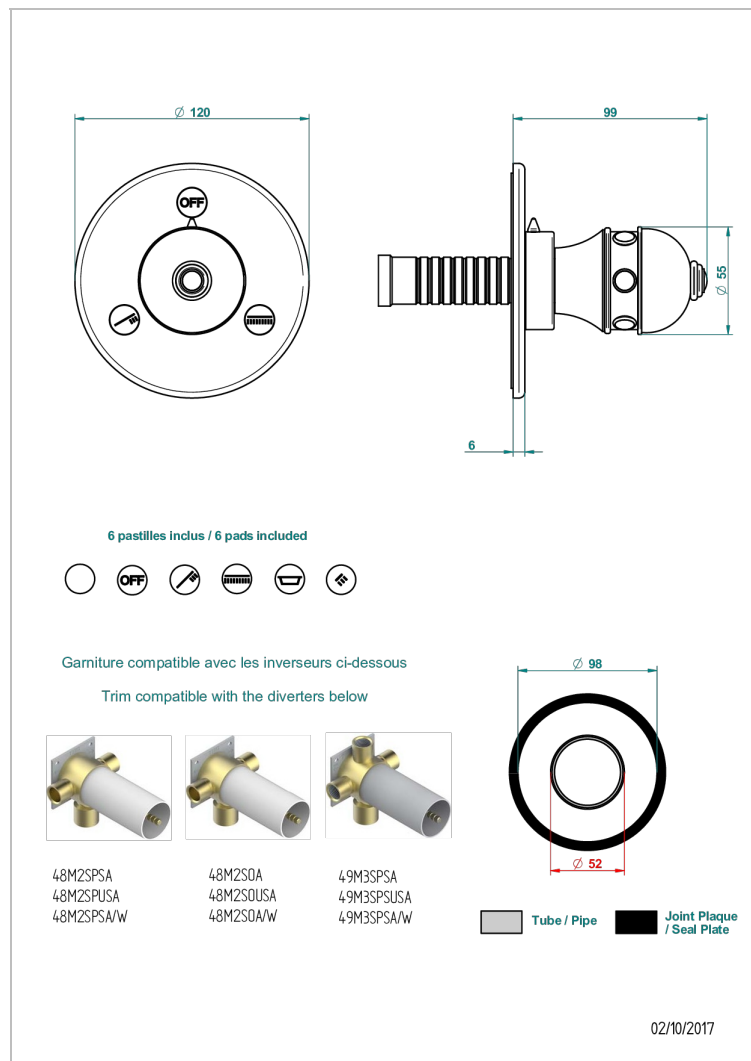

SULLY WHITE ONYX

U1S-48M2SB

Trim for wall mounted diverter - 2 ways ref.48M2 & 3 ways ref.49M3

CHARACTERISTIC

- Sully white onyx
- Trim for wall mounted diverter - 2 ways ref.48M2 & 3 ways ref.49M3

RELATED SKU'S

- Ref. G00-48M2SOUSA Wall mounted 3-way diverter with ceramic cartridge for concealed installation- 1 inlet 3/4" and 2 outlets 1/2" without shared ports no stop position - no trim
- Ref. G00-48M2SPSUSA Wall mounted 3-way diverter with ceramic cartridge for concealed installation- 1 inlet 3/4" and 2 outlets 1/2" with positive top, no shared ports - no trim
- Ref. G00-49M3SPSUSA Wall mounted 4-way diverter with ceramic cartridge for concealed installation- 1 inlet 3/4" and 3 outlets 1/2" with positive top, no shared ports - no trim