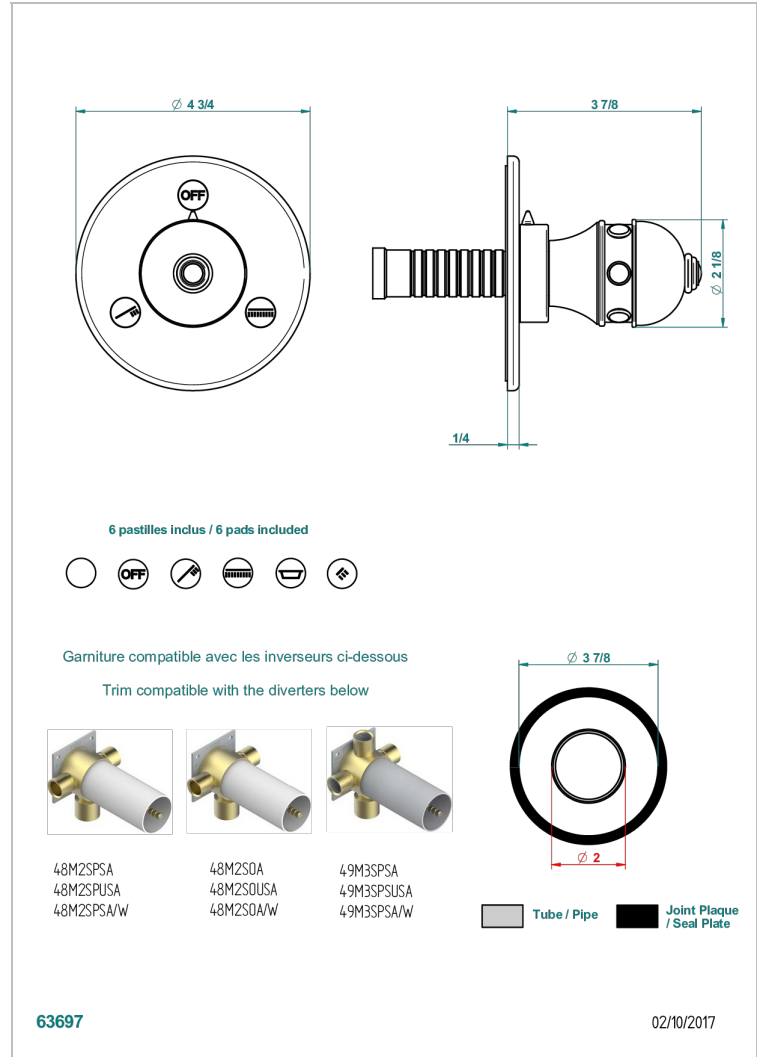

SULLY WHITE ONYX

U1S-48M2SB

Trim for wall mounted diverter - 2 ways ref.48M2 & 3 ways ref.49M3

CHARACTERISTIC

- Sully white onyx
- Trim for wall mounted diverter - 2 ways ref.48M2 & 3 ways ref.49M3

RELATED SKU'S

- Ref. G00-48M2SOUSA Wall mounted 3-way diverter with ceramic cartridge for concealed installation- 1 inlet 3/4" and 2 outlets 1/2" without shared ports no stop position - no trim
- Ref. G00-48M2SPSUSA Wall mounted 3-way diverter with ceramic cartridge for concealed installation- 1 inlet 3/4" and 2 outlets 1/2" with positive top, no shared ports - no trim
- Ref. G00-49M3SPSUSA Wall mounted 4-way diverter with ceramic cartridge for concealed installation- 1 inlet 3/4" and 3 outlets 1/2" with positive top, no shared ports - no trim