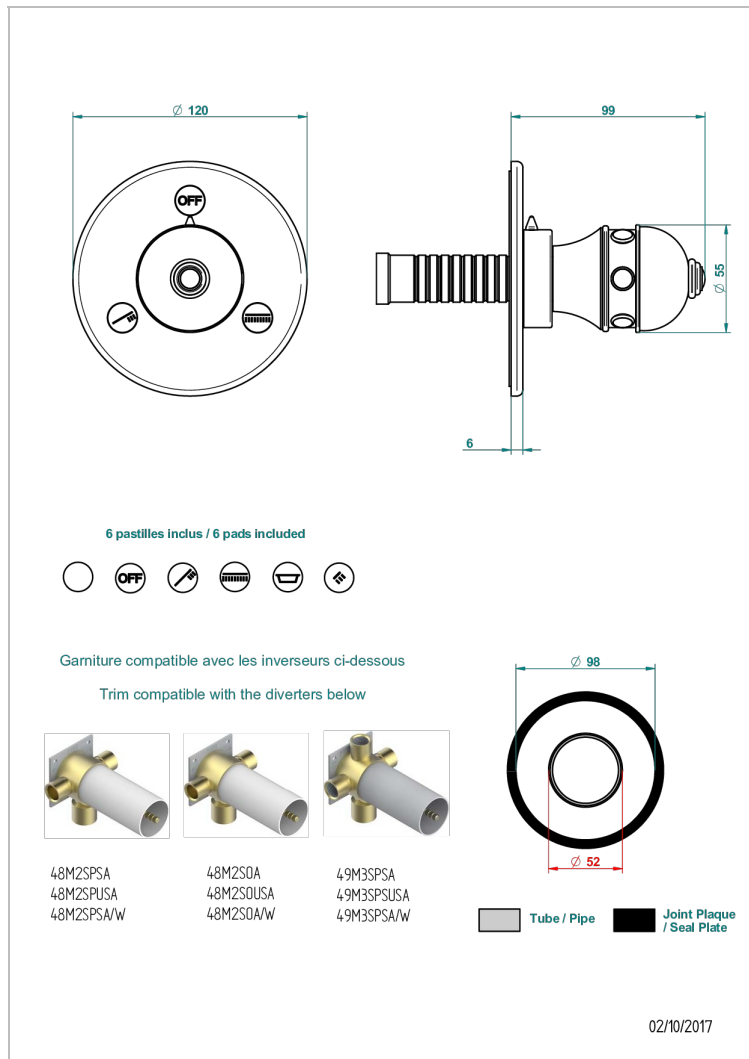

# SULLY WHITE ONYX

U1S-48M2SB

Trim for wall mounted diverter, 2 ways - ref. 48M2 and 3 ways - ref. 49M3

THG  
PARIS

## CHARACTERISTIC

- Sully white onyx
- Trim for wall mounted diverter, 2 ways - ref. 48M2 and 3 ways - ref. 49M3

## RELATED SKU'S

- Ref. G00-48M2SOA Wall mounted 3-way diverter with ceramic cartridge for concealed installation- 1 inlet 3/4" and 2 outlets 1/2" without stop position, without trim
- Ref. G00-48M2SPSA Wall mounted 3-way diverter with ceramic cartridge for concealed installation, 1 inlet 3/4" and 2 outlets 1/2" with stop position, without trim
- Ref. G00-49M3SPSA Wall mounted 4-way diverter with ceramic cartridge for concealed installation- 1 inlet 3/4" and 3 outlets 1/2" with stop position, without trim