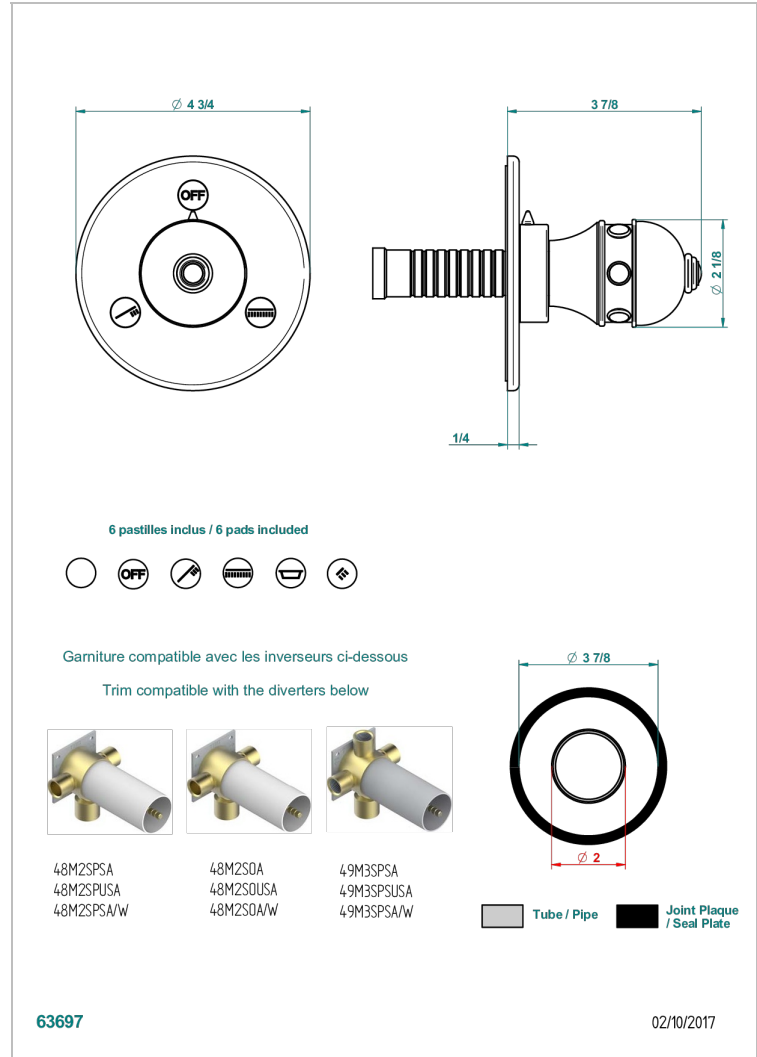

# SULLY WHITE ONYX

U1S-48M2SB

Trim for wall mounted diverter, 2 ways - ref. 48M2 and 3 ways - ref. 49M3

## CHARACTERISTIC

- Sully white onyx
- Trim for wall mounted diverter, 2 ways - ref. 48M2 and 3 ways - ref. 49M3

## RELATED SKU'S

- Ref. G00-48M2SOA Wall mounted 3-way diverter with ceramic cartridge for concealed installation- 1 inlet 3/4" and 2 outlets 1/2" without stop position, without trim
- Ref. G00-48M2SPSA Wall mounted 3-way diverter with ceramic cartridge for concealed installation, 1 inlet 3/4" and 2 outlets 1/2" with stop position, without trim
- Ref. G00-49M3SPSA Wall mounted 4-way diverter with ceramic cartridge for concealed installation- 1 inlet 3/4" and 3 outlets 1/2" with stop position, without trim