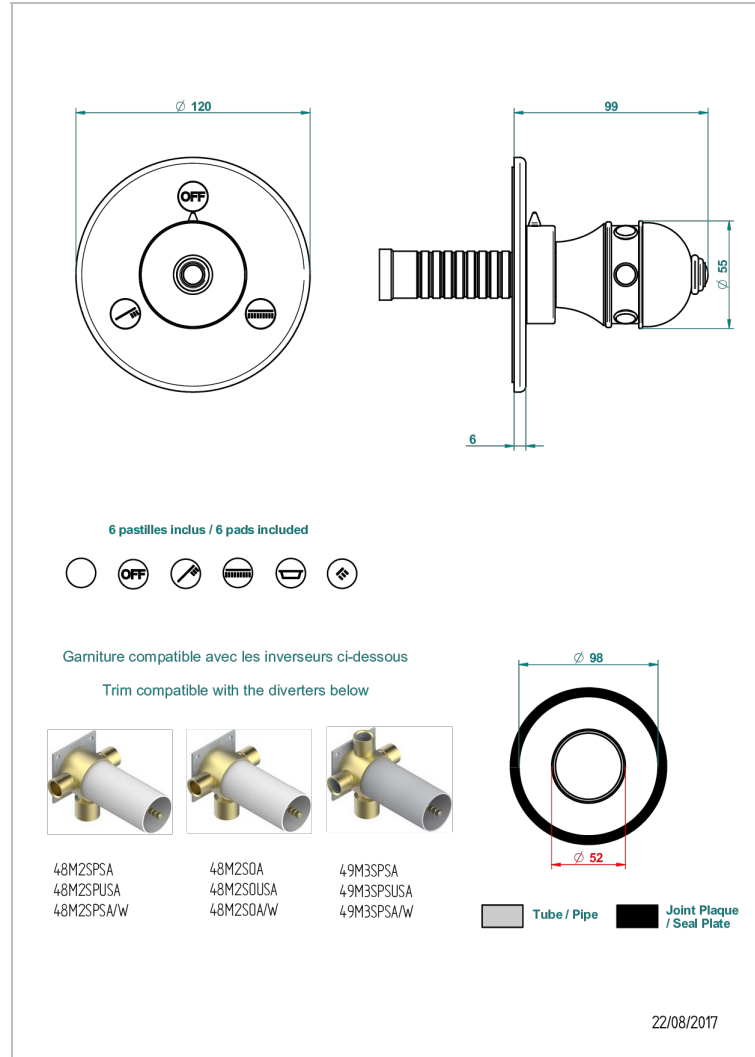

SULLY LAPIS LAZULI

A1W-48M2SB

Trim for wall mounted diverter - 2 ways ref.48M2 & 3 ways ref.49M3

CHARACTERISTIC

- Sully Lapis Lazuli
- Trim for wall mounted diverter - 2 ways ref.48M2 & 3 ways ref.49M3

RELATED SKU'S

- Ref. G00-48M2SOUSA Wall mounted 3-way diverter with ceramic cartridge for concealed installation- 1 inlet 3/4" and 2 outlets 1/2" without shared ports no stop position - no trim
- Ref. G00-48M2SPSUSA Wall mounted 3-way diverter with ceramic cartridge for concealed installation- 1 inlet 3/4" and 2 outlets 1/2" with positive top, no shared ports - no trim
- Ref. G00-49M3SPSUSA Wall mounted 4-way diverter with ceramic cartridge for concealed installation- 1 inlet 3/4" and 3 outlets 1/2" with positive top, no shared ports - no trim